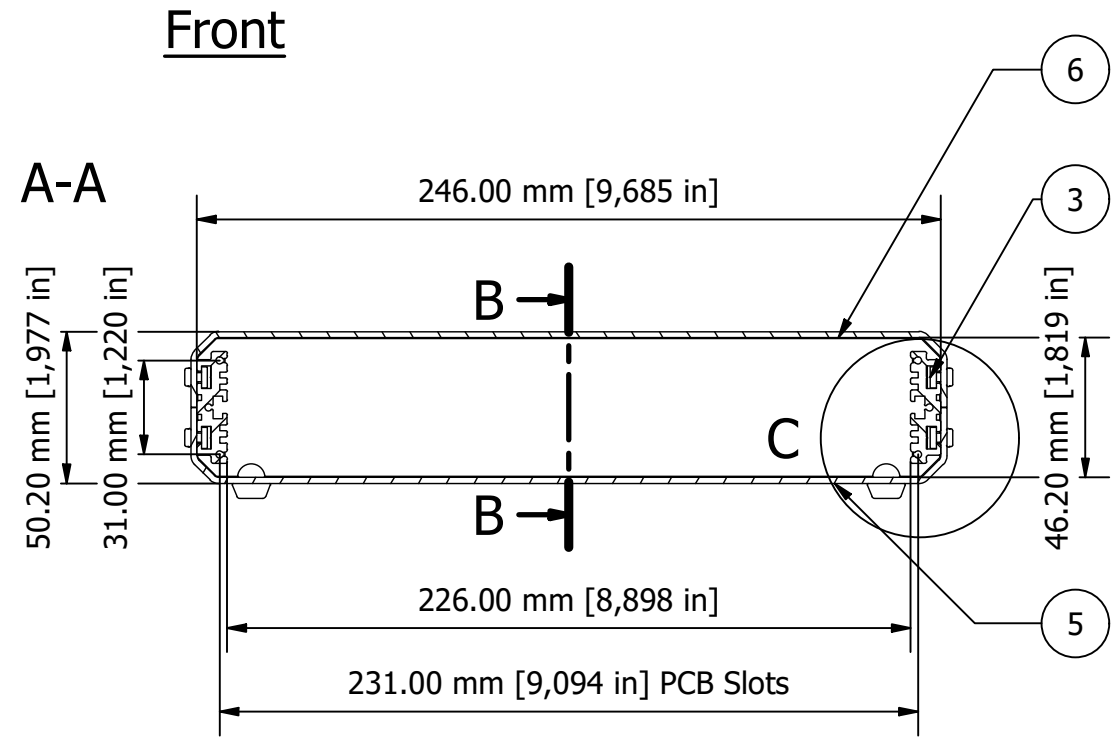

PARTS LIST			
ITEM	QTY	PART NUMBER	DESCRIPTION
3	1	M5403016	Unibase Assembly Kit
4	2	M5400003	Extrusion
5	1	M5401153	Base Panel
6	1	M5401053	Top Panel
7	2	M5402023	Front/Rear Panel

Anodised Front Panel
2 off - 2mm Thick.

FIRST ANGLE PROJECTION

Designed by L Clark	Description UNICASE SL3 TRAFFIC WHITE	Date 26/02/2025	Scale 1:2.5
METCASE ENCLOSURES 15 Brunel Way, Segensworth East, Fareham, Hampshire, UK. PO15 5TX Tel: +44 (0)1489 583858 Email: metcase@okw.co.uk		METcase™ www.metcase.com Part Number M5513116	
		Issue 1	Sheet 1 / 1