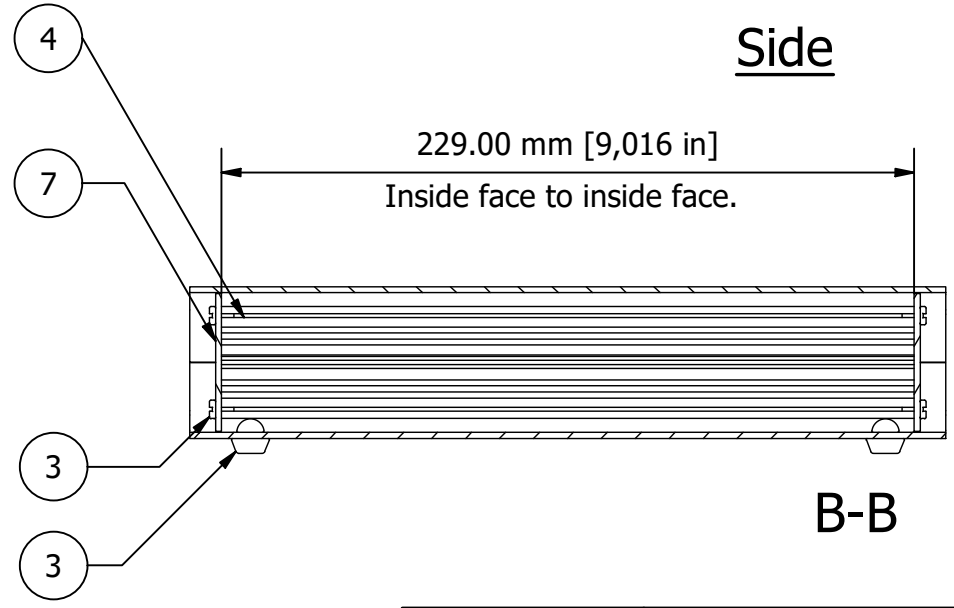

PARTS LIST			
ITEM	QTY	PART NUMBER	DESCRIPTION
3	1	M5403016	Unibase Assembly Kit
4	2	M5400003	Extrusion
5	1	M5401153	Base Panel
6	1	M5401053	Top Panel
7	2	M5402023	Front/Rear Panel

Anodised Front Panel
2 off - 2mm Thick.

FIRST ANGLE PROJECTION

Designed by L Clark	Description UNICASE SL3 TRAFFIC WHITE	Date 26/02/2025	Scale 1:2.5
METCASE ENCLOSURES 15 Brunel Way, Segensworth East, Fareham, Hampshire, UK. PO15 5TX Tel: +44 (0)1489 583858 Email: metcase@okw.co.uk		METcase™ www.metcase.com Part Number M5513116	
		Issue 1	Sheet 1 / 1