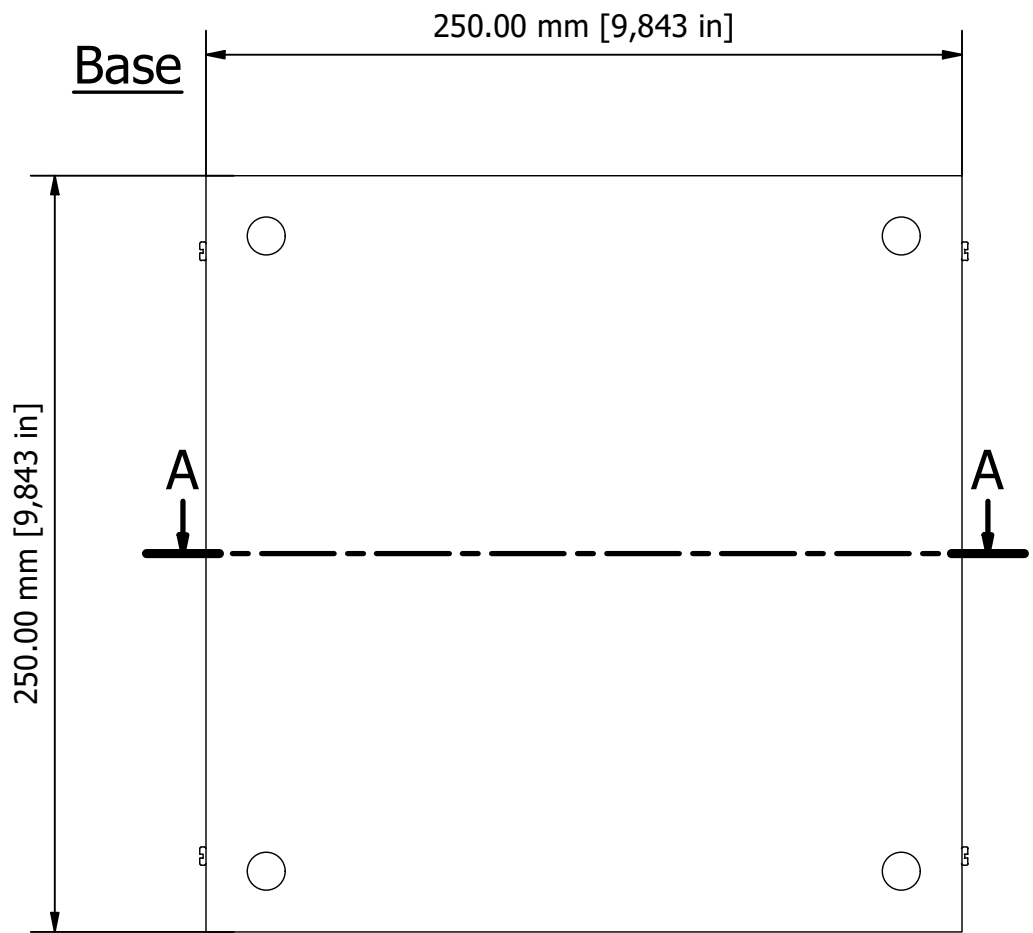

PARTS LIST			
ITEM	QTY	PART NUMBER	DESCRIPTION
3	1	M5403016	Unibase Assembly Kit
4	2	M5400003	Extrusion
5	1	M5401153	Base Panel
6	1	M5401053	Top Panel
7	2	M5402023	Front/Rear Panel

Anodised Front Panel
2 off - 2mm Thick.

FIRST ANGLE PROJECTION

Designed by L Clark	Description UNICASE SL3 TRAFFIC WHITE	Date 26/02/2025	Scale 1:2.5
METCASE ENCLOSURES 15 Brunel Way, Segensworth East, Fareham, Hampshire, UK. PO15 5TX Tel: +44 (0)1489 583858 Email: metcase@okw.co.uk		METcase™ www.metcase.com Part Number M5513116	
		Issue 1	Sheet 1 / 1