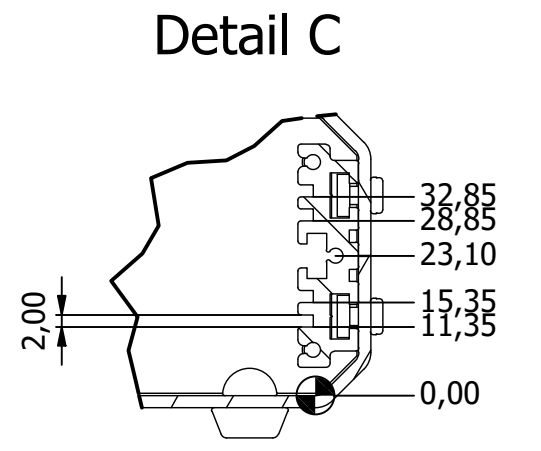

PARTS LIST			
ITEM	QTY	PART NUMBER	DESCRIPTION
3	1	M5403016	Unibase Assembly Kit
4	2	M5400003	Extrusion
5	1	M5401153	Base Panel
6	1	M5401053	Top Panel
7	2	M5402023	Front/Rear Panel

Anodised Front Panel
2 off - 2mm Thick.

FIRST ANGLE PROJECTION

Designed by L Clark	Description UNICASE SL3 TRAFFIC WHITE	Date 26/02/2025	Scale 1:2.5
METCASE ENCLOSURES 15 Brunel Way, Segensworth East, Fareham, Hampshire, UK. PO15 5TX Tel: +44 (0)1489 583858 Email: metcase@okw.co.uk		METcase™ www.metcase.com Part Number M5513116	
		Issue 1	Sheet 1 / 1