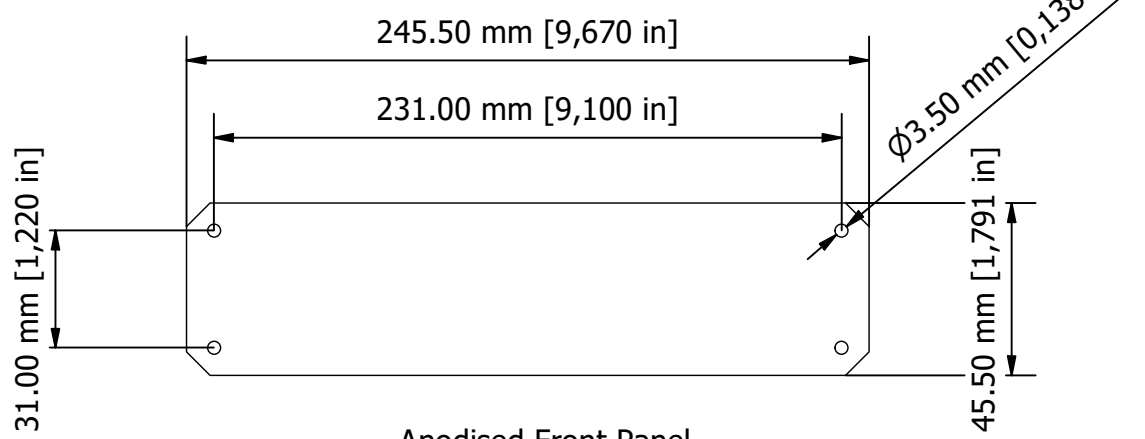

PARTS LIST			
ITEM	QTY	PART NUMBER	DESCRIPTION
3	1	M5403016	Unibase Assembly Kit
4	2	M5400003	Extrusion
5	1	M5401153	Base Panel
6	1	M5401053	Top Panel
7	2	M5402023	Front/Rear Panel

Anodised Front Panel
2 off - 2mm Thick.

FIRST ANGLE PROJECTION

Designed by L Clark	Description UNICASE SL3 TRAFFIC WHITE	Date 26/02/2025	Scale 1:2.5
METCASE ENCLOSURES 15 Brunel Way, Segensworth East, Fareham, Hampshire, UK. PO15 5TX Tel: +44 (0)1489 583858 Email: metcase@okw.co.uk		METcase™ www.metcase.com Part Number M5513116	
		Issue 1	Sheet 1 / 1