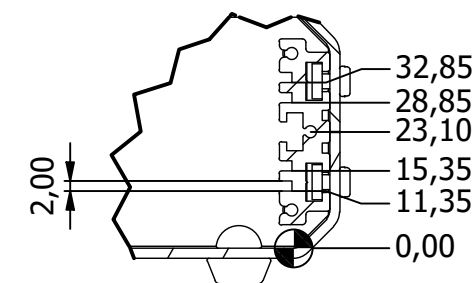

Base

Anodised Front Panel
2 off - 2mm Thick.

PARTS LIST			
ITEM	QTY	PART NUMBER	DESCRIPTION
3	1	M5403016	Unicase Assembly Kit
4	2	M5402023	Front/Rear Panel
5	2	M5400004	Extrusion
6	1	M5401054	Top Panel
7	1	M5401154	Base Panel

Front

Side

Detail C

FIRST ANGLE PROJECTION

Designed by L Clark	Description UNICASE SL4 TRAFFIC WHITE	Date 26/02/2025	Scale 1:3
METCASE ENCLOSURES 15 Brunel Way, Segensworth East, Fareham, Hampshire, UK. PO15 5TX Tel: +44 (0)1489 583858 Email: metcase@okw.co.uk		METcase™ www.metcase.com Part Number M5514116	
		Issue 1	Sheet 1 / 1