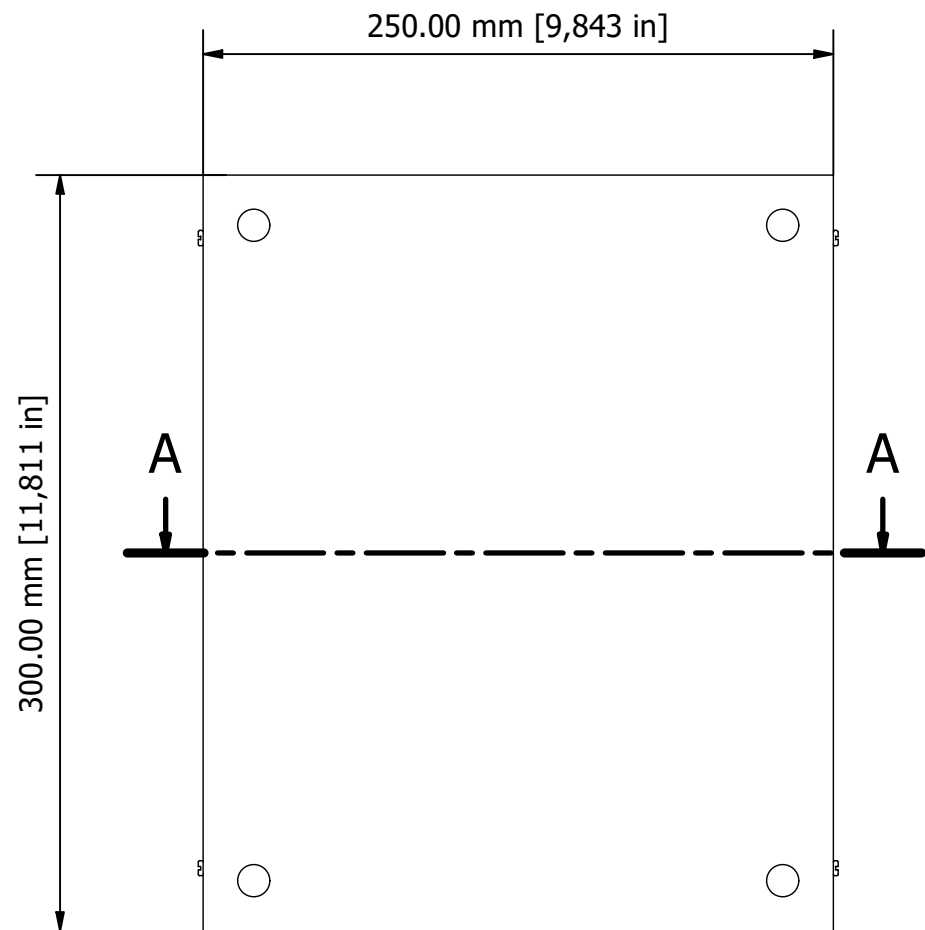

Base

Anodised Front Panel
2 off - 2mm Thick.

PARTS LIST			
ITEM	QTY	PART NUMBER	DESCRIPTION
3	1	M5403016	Unicase Assembly Kit
4	2	M5402023	Front/Rear Panel
5	2	M5400004	Extrusion
6	1	M5401054	Top Panel
7	1	M5401154	Base Panel

Front

Side

Detail C

FIRST ANGLE PROJECTION

Designed by L Clark	Description UNICASE SL4 TRAFFIC WHITE	Date 26/02/2025	Scale 1:3
METCASE ENCLOSURES 15 Brunel Way, Segensworth East, Fareham, Hampshire, UK. PO15 5TX Tel: +44 (0)1489 583858 Email: metcase@okw.co.uk		METcase™ www.metcase.com Part Number M5514116	
		Issue 1	Sheet 1 / 1