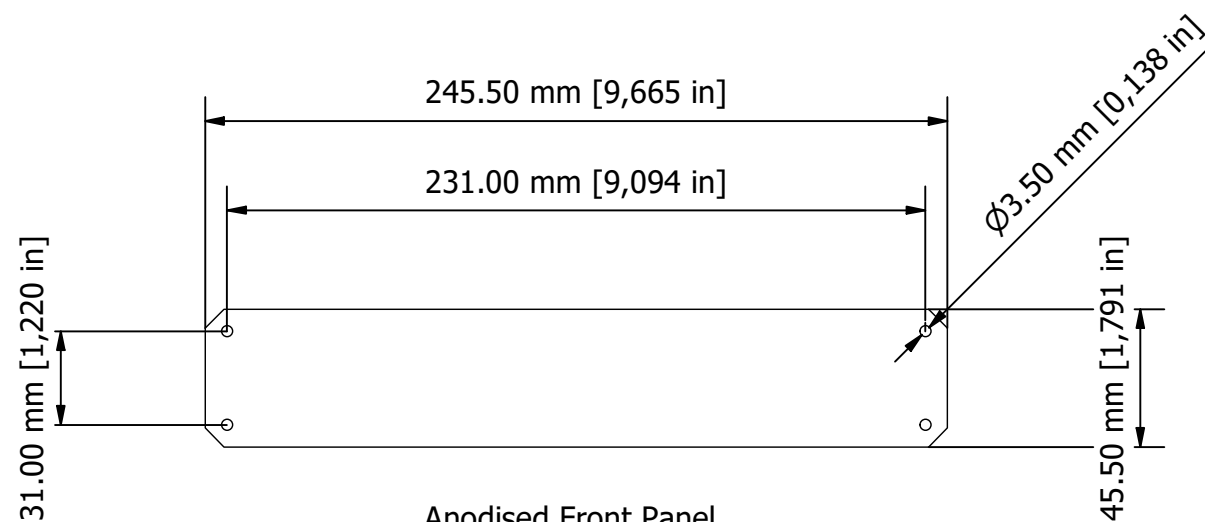

Base

Anodised Front Panel
2 off - 2mm Thick.

PARTS LIST			
ITEM	QTY	PART NUMBER	DESCRIPTION
3	1	M5403016	Unicase Assembly Kit
4	2	M5402023	Front/Rear Panel
5	2	M5400004	Extrusion
6	1	M5401054	Top Panel
7	1	M5401154	Base Panel

Front

Side

Detail C

FIRST ANGLE PROJECTION

Designed by L Clark	Description UNICASE SL4 TRAFFIC WHITE	Date 26/02/2025	Scale 1:3
METCASE ENCLOSURES 15 Brunel Way, Segensworth East, Fareham, Hampshire, UK. PO15 5TX Tel: +44 (0)1489 583858 Email: metcase@okw.co.uk		METcase™ www.metcase.com Part Number M5514116	
		Issue 1	Sheet 1 / 1