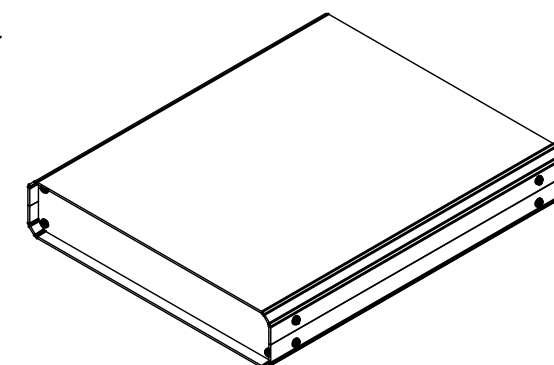

Base

Anodised Front Panel
2 off - 2mm Thick.

PARTS LIST			
ITEM	QTY	PART NUMBER	DESCRIPTION
3	1	M5403016	Unicase Assembly Kit
4	2	M5402023	Front/Rear Panel
5	2	M5400004	Extrusion
6	1	M5401054	Top Panel
7	1	M5401154	Base Panel

Front

Side

Detail C

FIRST ANGLE PROJECTION

Designed by L Clark	Description UNICASE SL4 TRAFFIC WHITE	Date 26/02/2025	Scale 1:3
METCASE ENCLOSURES 15 Brunel Way, Segensworth East, Fareham, Hampshire, UK. PO15 5TX Tel: +44 (0)1489 583858 Email: metcase@okw.co.uk		METcase™ www.metcase.com Part Number M5514116	
		Issue 1	Sheet 1 / 1