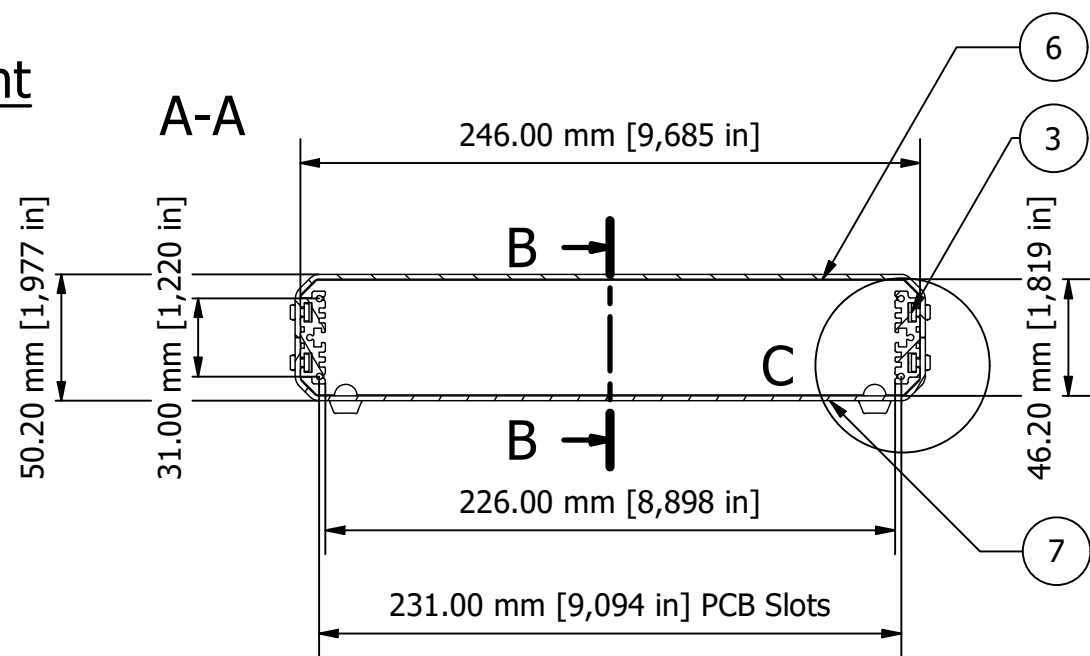

Base

Anodised Front Panel
2 off - 2mm Thick.

PARTS LIST			
ITEM	QTY	PART NUMBER	DESCRIPTION
3	1	M5403016	Unicase Assembly Kit
4	2	M5402023	Front/Rear Panel
5	2	M5400004	Extrusion
6	1	M5401054	Top Panel
7	1	M5401154	Base Panel

Front

Side

Detail C

FIRST ANGLE PROJECTION

Designed by L Clark	Description UNICASE SL4 TRAFFIC WHITE	Date 26/02/2025	Scale 1:3
METCASE ENCLOSURES 15 Brunel Way, Segensworth East, Fareham, Hampshire, UK. PO15 5TX Tel: +44 (0)1489 583858 Email: metcase@okw.co.uk		METcase™ www.metcase.com Part Number M5514116	
		Issue 1	Sheet 1 / 1