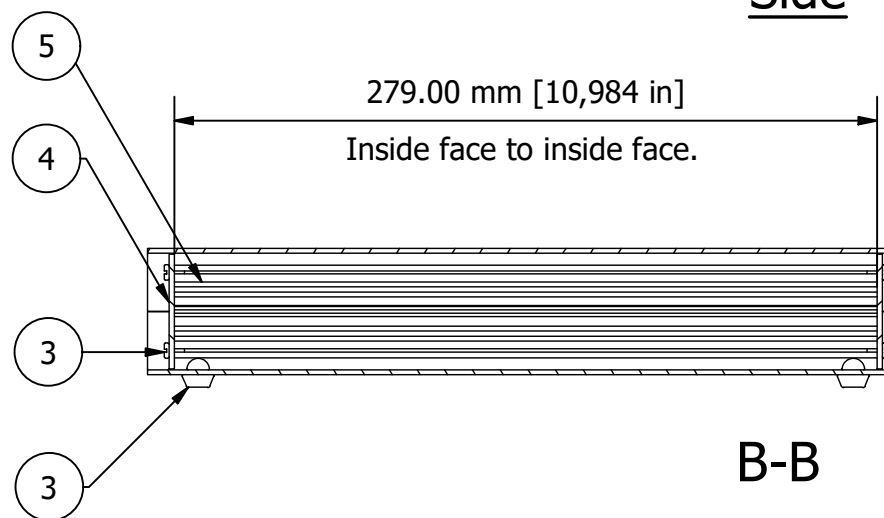

Base

Anodised Front Panel
2 off - 2mm Thick.

PARTS LIST			
ITEM	QTY	PART NUMBER	DESCRIPTION
3	1	M5403016	Unicase Assembly Kit
4	2	M5402023	Front/Rear Panel
5	2	M5400004	Extrusion
6	1	M5401054	Top Panel
7	1	M5401154	Base Panel

Front

Side

Detail C

FIRST ANGLE PROJECTION

Designed by L Clark	Description UNICASE SL4 TRAFFIC WHITE	Date 26/02/2025	Scale 1:3
METCASE ENCLOSURES 15 Brunel Way, Segensworth East, Fareham, Hampshire, UK. PO15 5TX Tel: +44 (0)1489 583858 Email: metcase@okw.co.uk		METcase™ www.metcase.com Part Number M5514116	
		Issue 1	Sheet 1 / 1