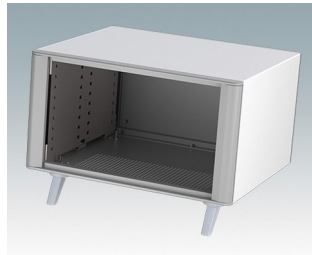

M6427326
Technomet R215
Aluminum
Traffic white/traffic gray A RAL
9016/7042
10.83"x9.84"x5.91"