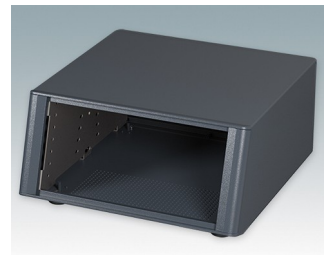

M6428224
Technomet SL212
Aluminum
Anthracite RAL 7016
10.83"x11.22"x4.92"