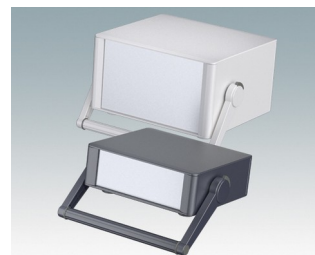

Highly attractive instrument enclosures

- Advanced desktop and portable enclosures in eleven standard sizes all with ventilation
- Modern and cohesive design with no visible fixing screws
- Die cast front and rear bezels fit flush with the case body for a smooth appearance
- Snap-on front trims hide the case and front panel fixing screws
- All sizes available with or without a bail arm/handle, or ABS side handles (5.90")
- Three sizes with sloping front bezel
- Base panel pre-fitted with four M3 PCB mounting pillars
- Internal chassis prepunched for fitting snap-in PCB guides (accessories) in 3, 5, 7 or 9 positions
- Removable rear panel - recessed for protection of connectors, switches etc.
- Anodized front panel (accessory) - recessed for protection of keypads, displays etc.
- All case panels fitted with M4 threaded pillars for earth connection
- Supplied with four modern ABS feet with non-slip pads.

Order your own fully customised version [learn more here >>](#)