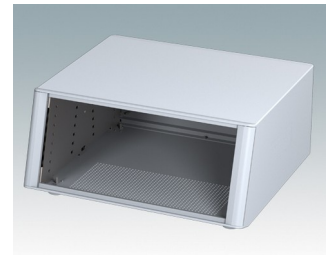

M6436355
Technomet SL315
Aluminum
Light gray RAL 7035
13.78"x12.60"x5.91"