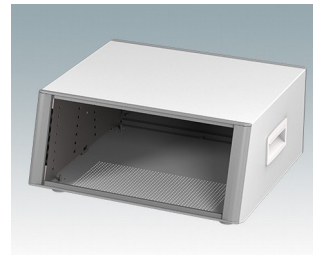

M6436326
Technomet SL315S
Aluminum
Traffic white/traffic gray A RAL 9016/7042
13.78"x12.60"x5.91"