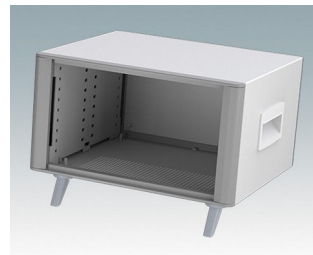

M6427356
Technomet R215S
Aluminum
Traffic white/traffic gray A RAL
9016/7042
10.83"x9.84"x5.91"