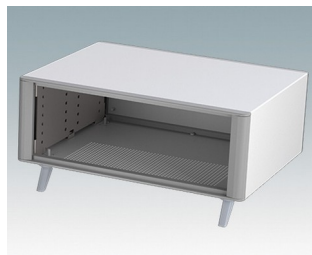

M6435226
Technomet R312
Aluminum
Traffic white/traffic gray A RAL
9016/7042
13.78"x10.83"x4.92"