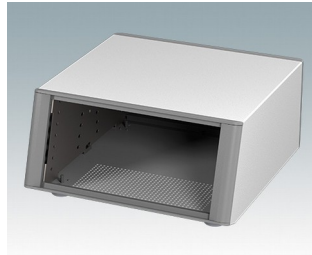

M6428226
Technomet SL212
Aluminum
Traffic white/traffic gray A RAL
9016/7042
10.83"x11.22"x4.92"