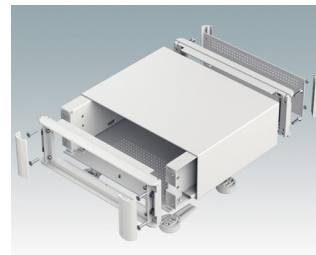

Highly attractive instrument enclosures

- Advanced desktop and portable enclosures in eight standard sizes all with ventilation
- Modern and cohesive design with no visible fixing screws
- Die cast front and rear bezels fit flush with the case body for a smooth appearance
- Snap-on front trims hide the case and front panel fixing screws
- All sizes available with or without a bail arm/handle, or ABS side handles (5.90")
- Three sizes with sloping front bezel
- Base panel pre-fitted with four M3 PCB mounting pillars
- Internal chassis prepunched for fitting snap-in PCB guides (accessories) in 3, 5, 7 or 9 positions
- Removable rear panel - recessed for protection of connectors, switches etc.
- Anodized front panel (accessory) - recessed for protection of keypads, displays etc.
- All case panels fitted with M4 threaded pillars for earth connection
- Supplied with four modern ABS feet with non-slip pads.

Order your own fully customised version [learn more here >>](#)