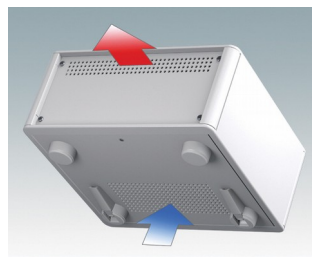

Highly attractive instrument enclosures

- Advanced desktop and portable enclosures in eleven standard sizes all with ventilation
- Modern and cohesive design with no visible fixing screws
- Die cast front and rear bezels fit flush with the case body for a smooth appearance
- Snap-on front trims hide the case and front panel fixing screws
- All sizes available with or without a bail arm/handle, or ABS side handles (5.90")
- Three sizes with sloping front bezel
- Base panel pre-fitted with four M3 PCB mounting pillars
- Internal chassis prepunched for fitting snap-in PCB guides (accessories) in 3, 5, 7 or 9 positions
- Removable rear panel - recessed for protection of connectors, switches etc.
- Anodized front panel (accessory) - recessed for protection of keypads, displays etc.
- All case panels fitted with M4 threaded pillars for earth connection
- Supplied with four modern ABS feet with non-slip pads.

Order your own fully customised version [learn more here >>](#)