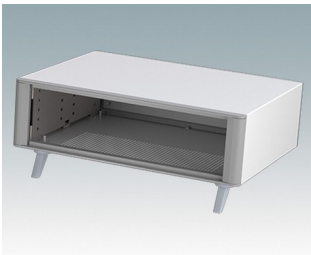

M6435126
Technomet R310
Aluminum
Traffic white/traffic gray A RAL
9016/7042
13.78"x10.83"x3.94"