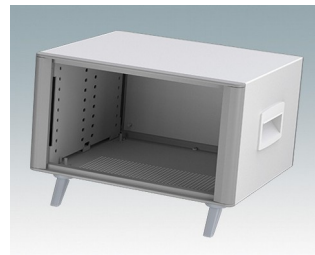

M6427356
Technomet R215S
Aluminum
Traffic white/traffic gray RAL
9016/7042
10.83"x9.84"x5.91"