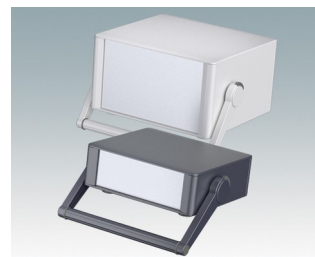

Highly attractive instrument enclosures

- Advanced desktop and portable enclosures in eleven standard sizes all with ventilation
- Modern and cohesive design with no visible fixing screws
- Die cast front and rear bezels fit flush with the case body for a smooth appearance
- Snap-on front trims hide the case and front panel fixing screws
- All sizes available with or without a bail arm/handle, or ABS side handles (5.90")
- Three sizes with sloping front bezel
- Base panel pre-fitted with four M3 PCB mounting pillars
- Internal chassis prepunched for fitting snap-in PCB guides (accessories) in 3, 5, 7 or 9 positions
- Removable rear panel - recessed for protection of connectors, switches etc.
- Anodized front panel (accessory) - recessed for protection of keypads, displays etc.
- All case panels fitted with M4 threaded pillars for earth connection
- Supplied with four modern ABS feet with non-slip pads.

Order your own fully customised version [learn more here >>](#)