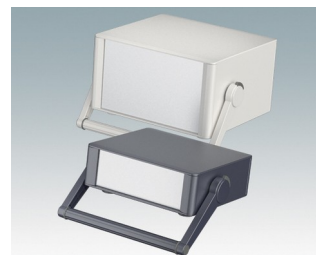

Highly attractive instrument enclosures

- Advanced desktop and portable enclosures in eight standard sizes all with ventilation
- Modern and cohesive design with no visible fixing screws
- Die cast front and rear bezels fit flush with the case body for a smooth appearance
- Snap-on front trims hide the case and front panel fixing screws
- All sizes available with or without a bail arm/handle, or ABS side handles (5.90")
- Three sizes with sloping front bezel
- Base panel pre-fitted with four M3 PCB mounting pillars
- Internal chassis prepunched for fitting snap-in PCB guides (accessories) in 3, 5, 7 or 9 positions
- Removable rear panel - recessed for protection of connectors, switches etc.
- Anodized front panel (accessory) - recessed for protection of keypads, displays etc.
- All case panels fitted with M4 threaded pillars for earth connection
- Supplied with four modern ABS feet with non-slip pads.

Order your own fully customised version [learn more here >>](#)