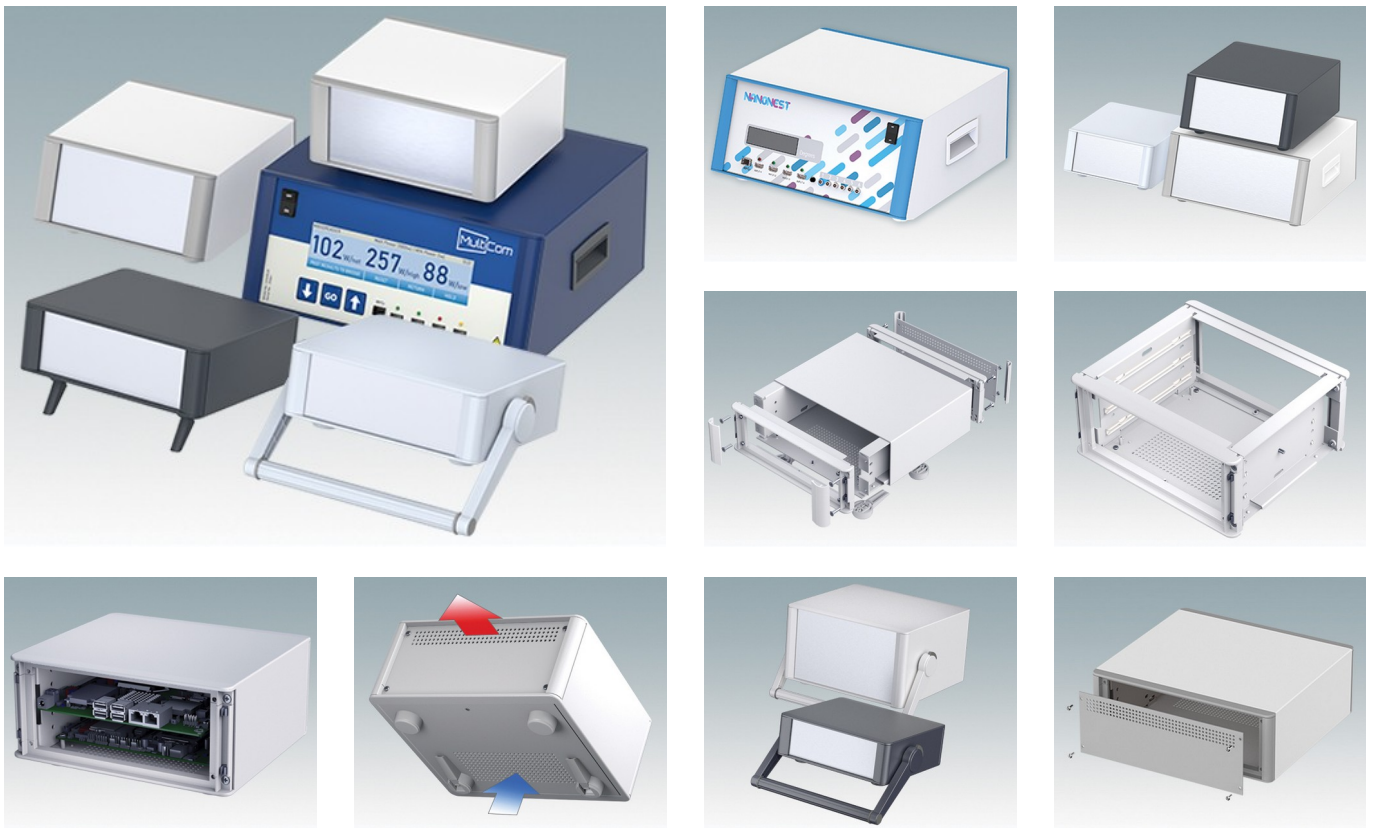

Highly attractive instrument enclosures

- Advanced desktop and portable enclosures in eleven standard sizes all with ventilation
- Modern and cohesive design with no visible fixing screws
- Die cast front and rear bezels fit flush with the case body for a smooth appearance
- Snap-on front trims hide the case and front panel fixing screws
- All sizes available with or without a bail arm/handle, or ABS side handles (5.90")
- Three sizes with sloping front bezel
- Base panel pre-fitted with four M3 PCB mounting pillars
- Internal chassis prepunched for fitting snap-in PCB guides (accessories) in 3, 5, 7 or 9 positions
- Removable rear panel - recessed for protection of connectors, switches etc.
- Anodized front panel (accessory) - recessed for protection of keypads, displays etc.
- All case panels fitted with M4 threaded pillars for earth connection
- Supplied with four modern ABS feet with non-slip pads.

Order your own fully customised version [learn more here >>](#)