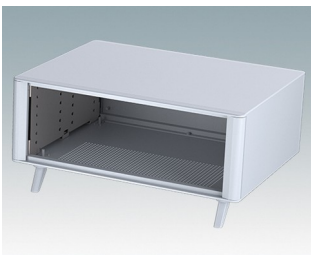

M6435225
Technomet R312
Aluminum
Light gray RAL 7035
13.78"x10.83"x4.92"