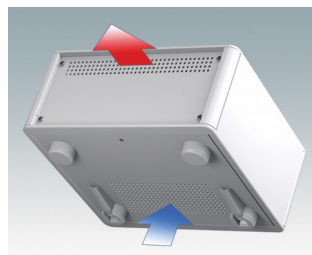

Highly attractive instrument enclosures

- Advanced desktop and portable enclosures in eleven standard sizes all with ventilation
- Modern and cohesive design with no visible fixing screws
- Die cast front and rear bezels fit flush with the case body for a smooth appearance
- Snap-on front trims hide the case and front panel fixing screws
- All sizes available with or without a bail arm/handle, or ABS side handles (5.90")
- Three sizes with sloping front bezel
- Base panel pre-fitted with four M3 PCB mounting pillars
- Internal chassis prepunched for fitting snap-in PCB guides (accessories) in 3, 5, 7 or 9 positions
- Removable rear panel - recessed for protection of connectors, switches etc.
- Anodized front panel (accessory) - recessed for protection of keypads, displays etc.
- All case panels fitted with M4 threaded pillars for earth connection
- Supplied with four modern ABS feet with non-slip pads.

Order your own fully customised version [learn more here >>](#)