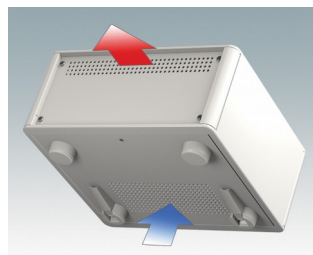

Highly attractive instrument enclosures

- Advanced desktop and portable enclosures in eight standard sizes all with ventilation
- Modern and cohesive design with no visible fixing screws
- Die cast front and rear bezels fit flush with the case body for a smooth appearance
- Snap-on front trims hide the case and front panel fixing screws
- All sizes available with or without a bail arm/handle, or ABS side handles (5.90")
- Three sizes with sloping front bezel
- Base panel pre-fitted with four M3 PCB mounting pillars
- Internal chassis prepunched for fitting snap-in PCB guides (accessories) in 3, 5, 7 or 9 positions
- Removable rear panel - recessed for protection of connectors, switches etc.
- Anodized front panel (accessory) - recessed for protection of keypads, displays etc.
- All case panels fitted with M4 threaded pillars for earth connection
- Supplied with four modern ABS feet with non-slip pads.

Order your own fully customised version [learn more here >>](#)