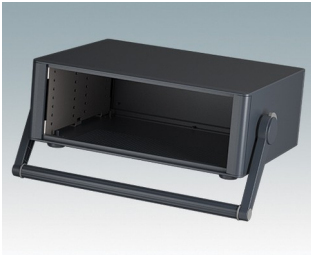

M6435234
Technomet R312H
Aluminum
Anthracite RAL 7016
13.78"x10.83"x4.92"