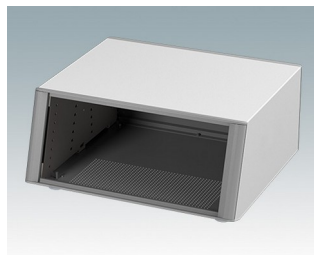

M6436356
Technomet SL315
Aluminum
Traffic white/traffic gray A RAL
9016/7042
13.78"x12.60"x5.91"