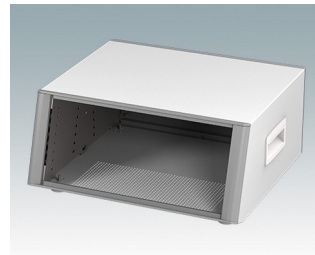

M6436326
Technomet SL315S
Aluminum
Traffic white/traffic gray A RAL
9016/7042
13.78"x12.60"x5.91"