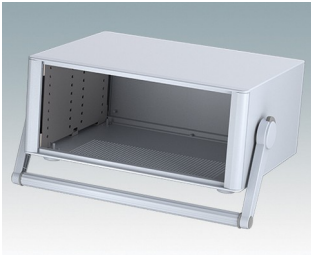

M6435335
Technomet R315H
Aluminum
Light gray RAL 7035
13.78"x10.83"x5.91"