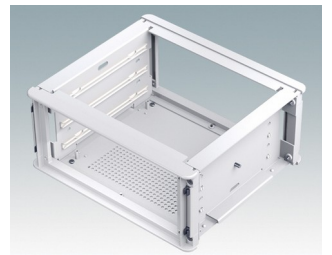

Highly attractive instrument enclosures

- Advanced desktop and portable enclosures in eleven standard sizes all with ventilation
- Modern and cohesive design with no visible fixing screws
- Die cast front and rear bezels fit flush with the case body for a smooth appearance
- Snap-on front trims hide the case and front panel fixing screws
- All sizes available with or without a bail arm/handle, or ABS side handles (5.90")
- Three sizes with sloping front bezel
- Base panel pre-fitted with four M3 PCB mounting pillars
- Internal chassis prepunched for fitting snap-in PCB guides (accessories) in 3, 5, 7 or 9 positions
- Removable rear panel - recessed for protection of connectors, switches etc.
- Anodized front panel (accessory) - recessed for protection of keypads, displays etc.
- All case panels fitted with M4 threaded pillars for earth connection
- Supplied with four modern ABS feet with non-slip pads.

Order your own fully customised version [learn more here >>](#)