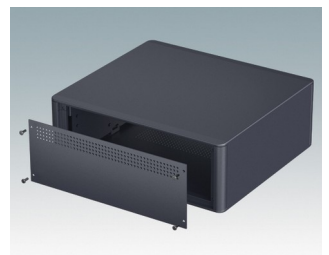

Highly attractive instrument enclosures

- Advanced desktop and portable enclosures in eight standard sizes all with ventilation
- Modern and cohesive design with no visible fixing screws
- Die cast front and rear bezels fit flush with the case body for a smooth appearance
- Snap-on front trims hide the case and front panel fixing screws
- All sizes available with or without a bail arm/handle, or ABS side handles (5.90")
- Three sizes with sloping front bezel
- Base panel pre-fitted with four M3 PCB mounting pillars
- Internal chassis prepunched for fitting snap-in PCB guides (accessories) in 3, 5, 7 or 9 positions
- Removable rear panel - recessed for protection of connectors, switches etc.
- Anodized front panel (accessory) - recessed for protection of keypads, displays etc.
- All case panels fitted with M4 threaded pillars for earth connection
- Supplied with four modern ABS feet with non-slip pads.

Order your own fully customised version [learn more here >>](#)