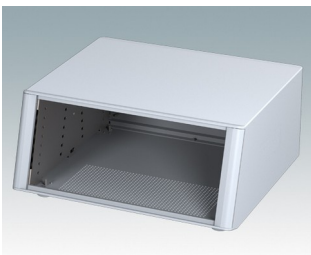

M6436355
Technomet SL315
Aluminum
Light gray RAL 7035
13.78"x12.60"x5.91"