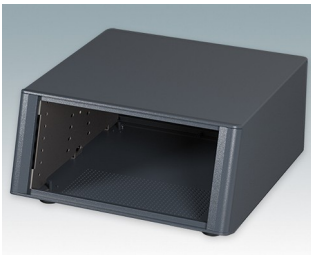

M6428224
Technomet SL212
Aluminum
Anthracite RAL 7016
10.83"x11.22"x4.92"