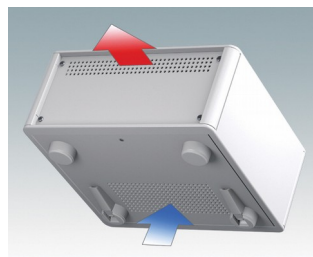

Highly attractive instrument enclosures

- Advanced desktop and portable enclosures in eleven standard sizes all with ventilation
- Modern and cohesive design with no visible fixing screws
- Die cast front and rear bezels fit flush with the case body for a smooth appearance
- Snap-on front trims hide the case and front panel fixing screws
- All sizes available with or without a bail arm/handle, or ABS side handles (5.90")
- Three sizes with sloping front bezel
- Base panel pre-fitted with four M3 PCB mounting pillars
- Internal chassis prepunched for fitting snap-in PCB guides (accessories) in 3, 5, 7 or 9 positions
- Removable rear panel - recessed for protection of connectors, switches etc.
- Anodized front panel (accessory) - recessed for protection of keypads, displays etc.
- All case panels fitted with M4 threaded pillars for earth connection
- Supplied with four modern ABS feet with non-slip pads.

Order your own fully customised version [learn more here >>](#)