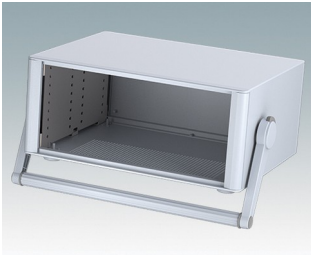

M6435335
Technomet R315H
Aluminum
Light gray RAL 7035
13.78"x10.83"x5.91"