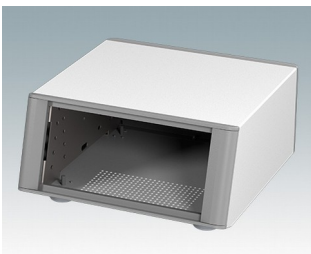

M6423126
Technomet SL110
Aluminum
Traffic white/traffic gray RAL
9016/7042
8.86"x9.06"x3.94"