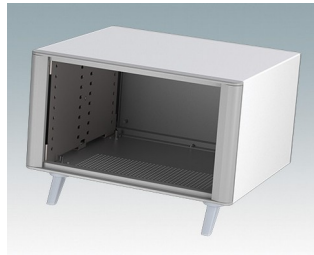

M6427326
Technomet R215
Aluminum
Traffic white/traffic gray RAL
9016/7042
10.83"x9.84"x5.91"