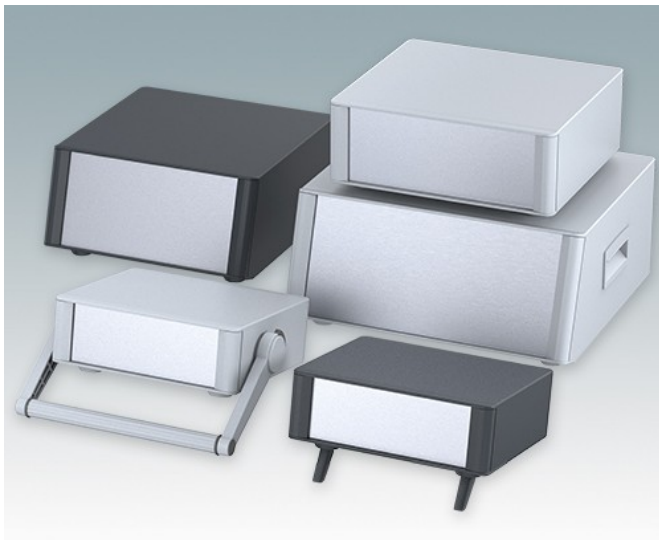

Highly attractive instrument enclosures

- Advanced desktop and portable enclosures in eight standard sizes all with ventilation
- Modern and cohesive design with no visible fixing screws
- Die cast front and rear bezels fit flush with the case body for a smooth appearance
- Snap-on front trims hide the case and front panel fixing screws
- All sizes available with or without a bail arm/handle, or ABS side handles (5.90")
- Three sizes with sloping front bezel
- Base panel pre-fitted with four M3 PCB mounting pillars
- Internal chassis prepunched for fitting snap-in PCB guides (accessories) in 3, 5, 7 or 9 positions
- Removable rear panel - recessed for protection of connectors, switches etc.
- Anodized front panel (accessory) - recessed for protection of keypads, displays etc.
- All case panels fitted with M4 threaded pillars for earth connection
- Supplied with four modern ABS feet with non-slip pads.

Order your own fully customised version [learn more here >>](#)