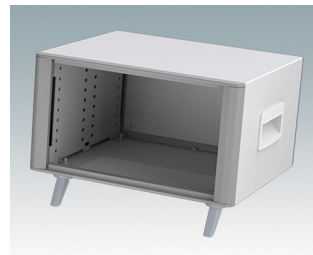

M6427356
Technomet R215S
Aluminum
Traffic white/traffic gray A RAL
9016/7042
10.83"x9.84"x5.91"