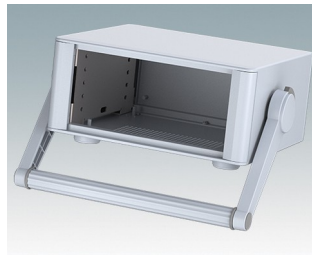

M6422135
Technomet R110H
Aluminum
Light gray RAL 7035
8.86"x7.87"x3.94"