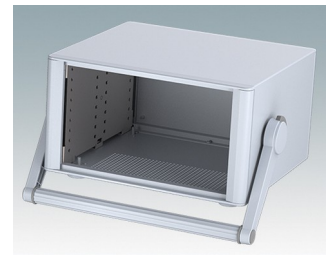

M6427335
Technomet R215H
Aluminum
Light gray RAL 7035
10.83"x9.84"x5.91"