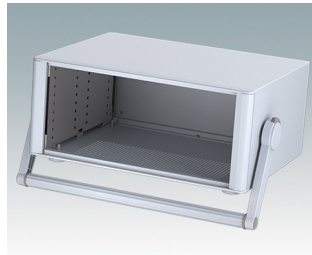

M6435335
Technomet R315H
Aluminum
Light gray RAL 7035
13.78"x10.83"x5.91"