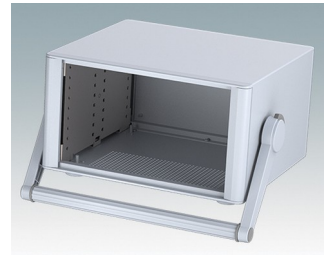

M6427335
Technomet R215H
Aluminum
Light gray RAL 7035
10.83"x9.84"x5.91"