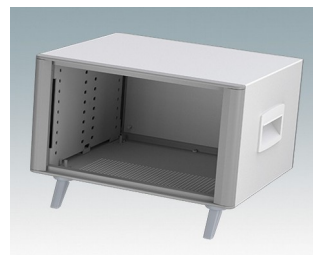

M6427356
Technomet R215S
Aluminum
Traffic white/traffic gray A RAL
9016/7042
10.83"x9.84"x5.91"