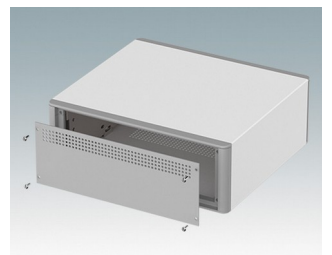

Highly attractive instrument enclosures

- Advanced desktop and portable enclosures in eleven standard sizes all with ventilation
- Modern and cohesive design with no visible fixing screws
- Die cast front and rear bezels fit flush with the case body for a smooth appearance
- Snap-on front trims hide the case and front panel fixing screws
- All sizes available with or without a bail arm/handle, or ABS side handles (5.90")
- Three sizes with sloping front bezel
- Base panel pre-fitted with four M3 PCB mounting pillars
- Internal chassis prepunched for fitting snap-in PCB guides (accessories) in 3, 5, 7 or 9 positions
- Removable rear panel - recessed for protection of connectors, switches etc.
- Anodized front panel (accessory) - recessed for protection of keypads, displays etc.
- All case panels fitted with M4 threaded pillars for earth connection
- Supplied with four modern ABS feet with non-slip pads.

Order your own fully customised version [learn more here >>](#)