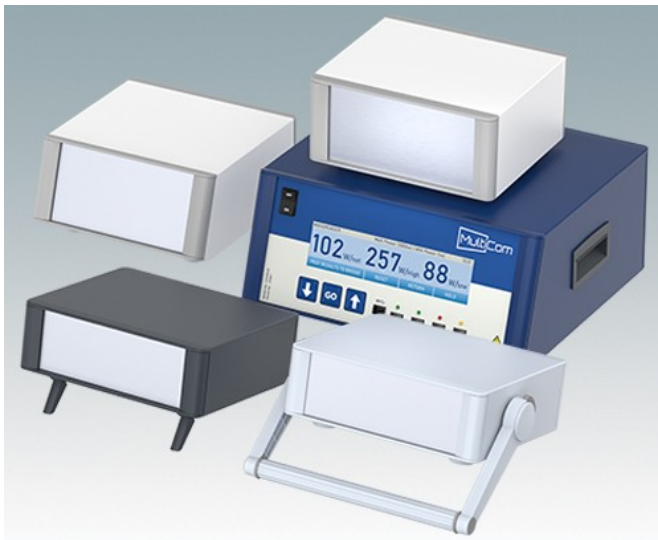

Highly attractive instrument enclosures

- Advanced desktop and portable enclosures in eleven standard sizes all with ventilation
- Modern and cohesive design with no visible fixing screws
- Die cast front and rear bezels fit flush with the case body for a smooth appearance
- Snap-on front trims hide the case and front panel fixing screws
- All sizes available with or without a bail arm/handle, or ABS side handles (5.90")
- Three sizes with sloping front bezel
- Base panel pre-fitted with four M3 PCB mounting pillars
- Internal chassis prepunched for fitting snap-in PCB guides (accessories) in 3, 5, 7 or 9 positions
- Removable rear panel - recessed for protection of connectors, switches etc.
- Anodized front panel (accessory) - recessed for protection of keypads, displays etc.
- All case panels fitted with M4 threaded pillars for earth connection
- Supplied with four modern ABS feet with non-slip pads.

Order your own fully customised version [learn more here >>](#)