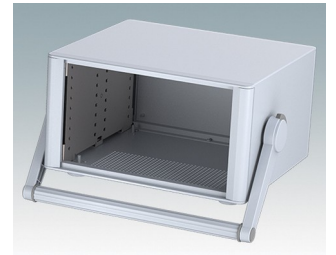

M6427335
Technomet R215H
Aluminum
Light gray RAL 7035
10.83"x9.84"x5.91"