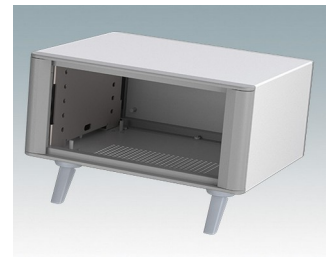

M6422126
Technomet R110
Aluminum
Traffic white/traffic gray A RAL
9016/7042
8.86"x7.87"x3.94"