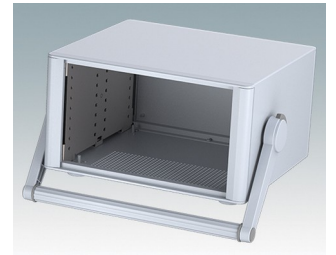

M6427335
Technomet R215H
Aluminum
Light gray RAL 7035
10.83"x9.84"x5.91"