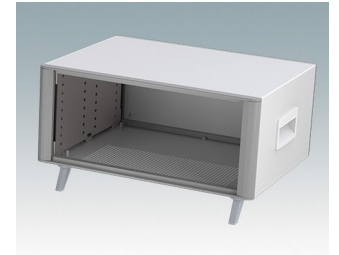

M6435356
Technomet R315S
Aluminum
Traffic white/traffic gray A RAL 9016/7042
13.78"x10.83"x5.91"