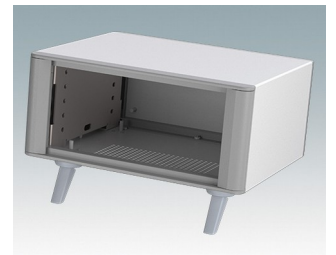

M6422126
Technomet R110
Aluminum
Traffic white/traffic gray RAL
9016/7042
8.86"x7.87"x3.94"