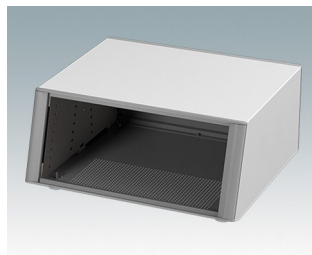

M6436356
Technomet SL315
Aluminum
Traffic white/traffic gray A RAL 9016/7042
13.78"x12.60"x5.91"