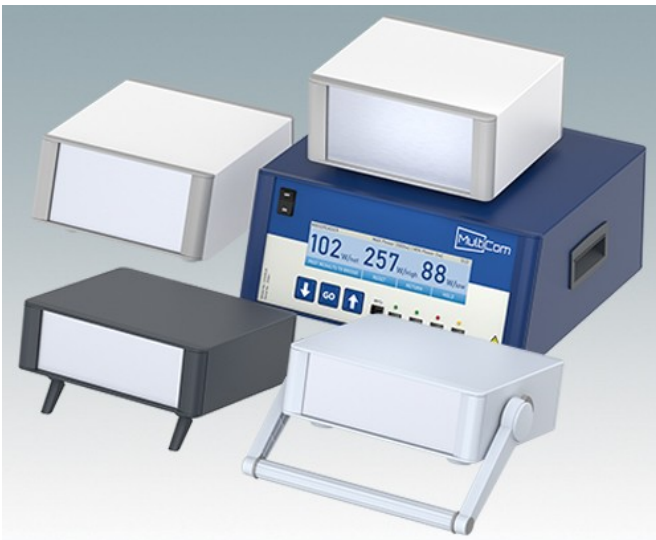

Highly attractive instrument enclosures

- Advanced desktop and portable enclosures in eleven standard sizes all with ventilation
- Modern and cohesive design with no visible fixing screws
- Die cast front and rear bezels fit flush with the case body for a smooth appearance
- Snap-on front trims hide the case and front panel fixing screws
- All sizes available with or without a bail arm/handle, or ABS side handles (5.90")
- Three sizes with sloping front bezel
- Base panel pre-fitted with four M3 PCB mounting pillars
- Internal chassis prepunched for fitting snap-in PCB guides (accessories) in 3, 5, 7 or 9 positions
- Removable rear panel - recessed for protection of connectors, switches etc.
- Anodized front panel (accessory) - recessed for protection of keypads, displays etc.
- All case panels fitted with M4 threaded pillars for earth connection
- Supplied with four modern ABS feet with non-slip pads.

Order your own fully customised version [learn more here >>](#)