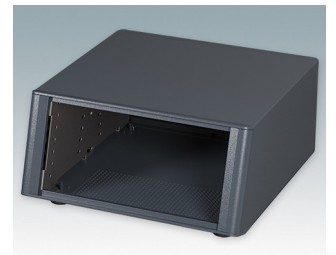

M6428224
Technomet SL212
Aluminum
Anthracite RAL 7016
10.83"x11.22"x4.92"