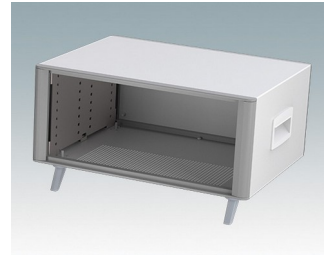

M6435356
Technomet R315S
Aluminum
Traffic white/traffic gray A RAL
9016/7042
13.78"x10.83"x5.91"