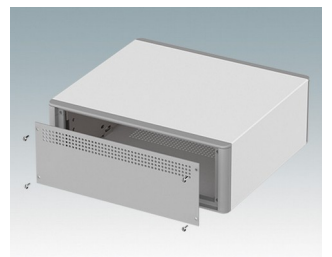

Highly attractive instrument enclosures

- Advanced desktop and portable enclosures in eleven standard sizes all with ventilation
- Modern and cohesive design with no visible fixing screws
- Die cast front and rear bezels fit flush with the case body for a smooth appearance
- Snap-on front trims hide the case and front panel fixing screws
- All sizes available with or without a bail arm/handle, or ABS side handles (5.90")
- Three sizes with sloping front bezel
- Base panel pre-fitted with four M3 PCB mounting pillars
- Internal chassis prepunched for fitting snap-in PCB guides (accessories) in 3, 5, 7 or 9 positions
- Removable rear panel - recessed for protection of connectors, switches etc.
- Anodized front panel (accessory) - recessed for protection of keypads, displays etc.
- All case panels fitted with M4 threaded pillars for earth connection
- Supplied with four modern ABS feet with non-slip pads.

Order your own fully customised version [learn more here >>](#)