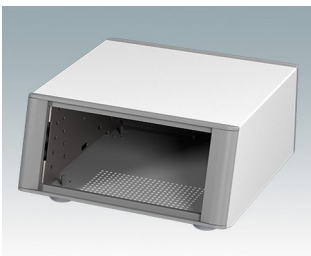

M6423126
Technomet SL110
Aluminum
Traffic white/traffic gray A RAL
9016/7042
8.86"x9.06"x3.94"