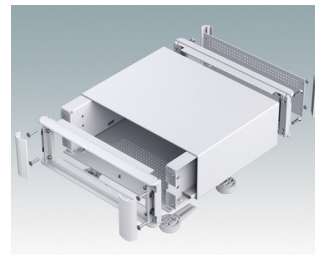

Highly attractive instrument enclosures

- Advanced desktop and portable enclosures in eleven standard sizes all with ventilation
- Modern and cohesive design with no visible fixing screws
- Die cast front and rear bezels fit flush with the case body for a smooth appearance
- Snap-on front trims hide the case and front panel fixing screws
- All sizes available with or without a bail arm/handle, or ABS side handles (5.90")
- Three sizes with sloping front bezel
- Base panel pre-fitted with four M3 PCB mounting pillars
- Internal chassis prepunched for fitting snap-in PCB guides (accessories) in 3, 5, 7 or 9 positions
- Removable rear panel - recessed for protection of connectors, switches etc.
- Anodized front panel (accessory) - recessed for protection of keypads, displays etc.
- All case panels fitted with M4 threaded pillars for earth connection
- Supplied with four modern ABS feet with non-slip pads.

Order your own fully customised version [learn more here >>](#)