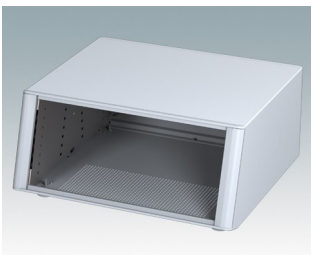

M6436355
Technomet SL315
Aluminum
Light gray RAL 7035
13.78"x12.60"x5.91"