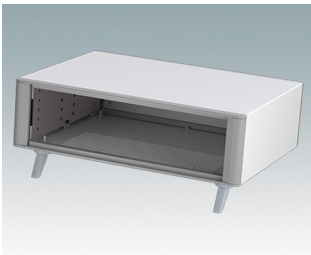

M6435126
Technomet R310
Aluminum
Traffic white/traffic gray A RAL
9016/7042
13.78"x10.83"x3.94"