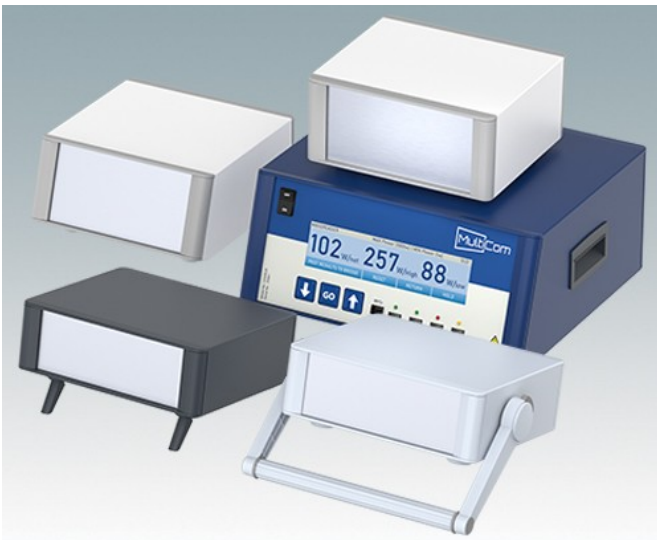

Highly attractive instrument enclosures

- Advanced desktop and portable enclosures in eleven standard sizes all with ventilation
- Modern and cohesive design with no visible fixing screws
- Die cast front and rear bezels fit flush with the case body for a smooth appearance
- Snap-on front trims hide the case and front panel fixing screws
- All sizes available with or without a bail arm/handle, or ABS side handles (5.90")
- Three sizes with sloping front bezel
- Base panel pre-fitted with four M3 PCB mounting pillars
- Internal chassis prepunched for fitting snap-in PCB guides (accessories) in 3, 5, 7 or 9 positions
- Removable rear panel - recessed for protection of connectors, switches etc.
- Anodized front panel (accessory) - recessed for protection of keypads, displays etc.
- All case panels fitted with M4 threaded pillars for earth connection
- Supplied with four modern ABS feet with non-slip pads.

Order your own fully customised version [learn more here >>](#)