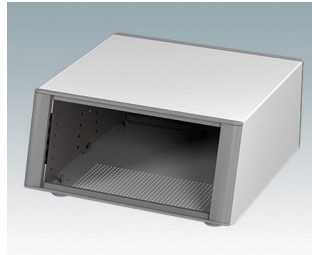

M6428226
Technomet SL212
Aluminum
Traffic white/traffic gray A RAL
9016/7042
10.83"x11.22"x4.92"