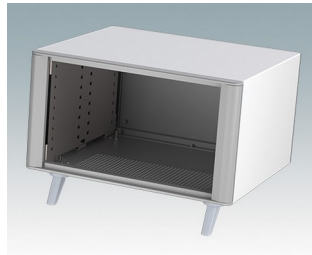

M6427326
Technomet R215
Aluminum
Traffic white/traffic gray A RAL
9016/7042
10.83"x9.84"x5.91"