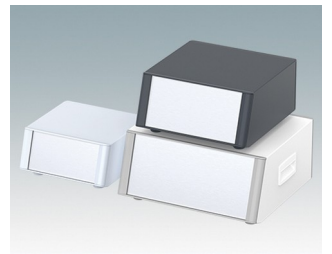

Highly attractive instrument enclosures

- Advanced desktop and portable enclosures in eleven standard sizes all with ventilation
- Modern and cohesive design with no visible fixing screws
- Die cast front and rear bezels fit flush with the case body for a smooth appearance
- Snap-on front trims hide the case and front panel fixing screws
- All sizes available with or without a bail arm/handle, or ABS side handles (5.90")
- Three sizes with sloping front bezel
- Base panel pre-fitted with four M3 PCB mounting pillars
- Internal chassis prepunched for fitting snap-in PCB guides (accessories) in 3, 5, 7 or 9 positions
- Removable rear panel - recessed for protection of connectors, switches etc.
- Anodized front panel (accessory) - recessed for protection of keypads, displays etc.
- All case panels fitted with M4 threaded pillars for earth connection
- Supplied with four modern ABS feet with non-slip pads.

Order your own fully customised version [learn more here >>](#)