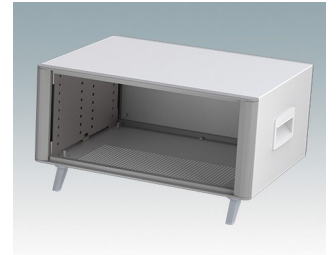

M6435356
Technomet R315S
Aluminum
Traffic white/traffic gray A RAL 9016/7042
13.78"x10.83"x5.91"