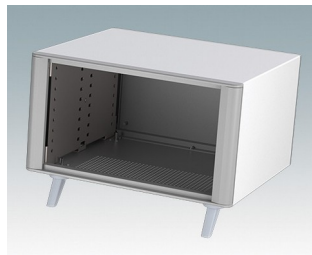

M6427326
Technomet R215
Aluminum
Traffic white/traffic gray A RAL
9016/7042
10.83"x9.84"x5.91"