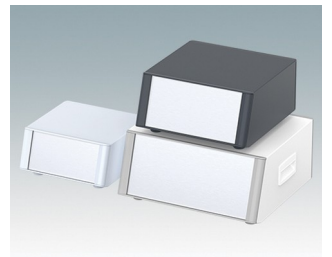

Highly attractive instrument enclosures

- Advanced desktop and portable enclosures in eleven standard sizes all with ventilation
- Modern and cohesive design with no visible fixing screws
- Die cast front and rear bezels fit flush with the case body for a smooth appearance
- Snap-on front trims hide the case and front panel fixing screws
- All sizes available with or without a bail arm/handle, or ABS side handles (5.90")
- Three sizes with sloping front bezel
- Base panel pre-fitted with four M3 PCB mounting pillars
- Internal chassis prepunched for fitting snap-in PCB guides (accessories) in 3, 5, 7 or 9 positions
- Removable rear panel - recessed for protection of connectors, switches etc.
- Anodized front panel (accessory) - recessed for protection of keypads, displays etc.
- All case panels fitted with M4 threaded pillars for earth connection
- Supplied with four modern ABS feet with non-slip pads.

Order your own fully customised version [learn more here >>](#)