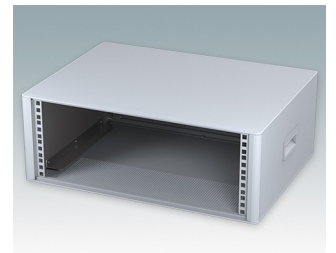

M6619445
TECHNOMET 19" 4Ux15.74"
Aluminum
Light gray RAL 7035
7.87"x21.22"x15.75"