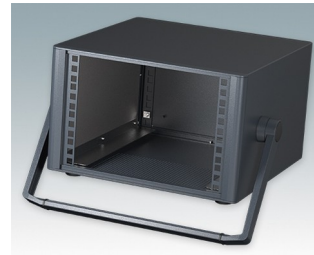

M6610454
TECHNOMET 10.5" 4Ux13"
Aluminum
Anthracite RAL 7016
7.87"x12.72"x12.99"