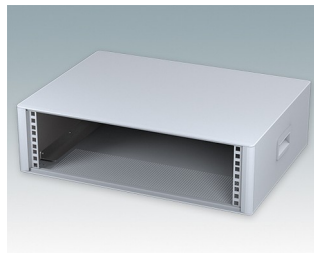

M6619345
TECHNOMET 19" 3Ux15.74"
Aluminum
Light gray RAL 7035
6.13"x21.22"x15.75"