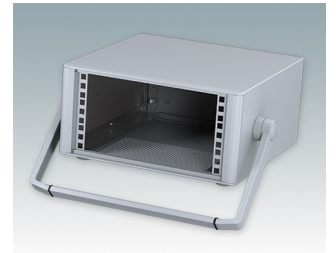

M6610355
TECHNOMET 10.5" 3Ux13"
Aluminum
Light gray RAL 7035
6.17"x12.72"x12.99"