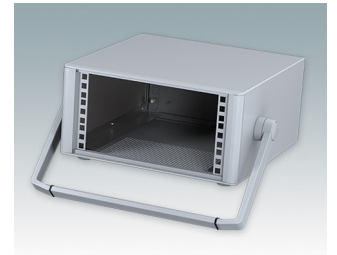

M6610355
TECHNOMET 10.5" 3Ux13"
Aluminum
Light gray RAL 7035
6.17"x12.72"x12.99"