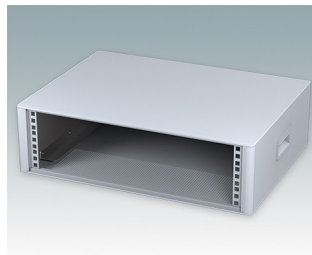

M6619345
TECHNOMET 19" 3Ux15.74"
Aluminum
Light gray RAL 7035
6.13"x21.22"x15.75"