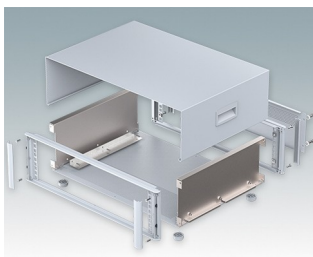

Modern Desktop Mini-Rack Enclosures to DIN 41494 and IEC 60297-3

- Cohesive design with no visible fixing screws. Robust yet lightweight aluminum construction
- Designed to accept standard 10.5" (42HP) and 19" (84HP) subracks, chassis and front panels
- Die cast bezels fit flush with the case body for a smooth appearance
- Recessed ABS side handles for easy carrying
- 10.5" versions also available with a bail arm
- Removable rear panel and internal subrack/chassis support rails included
- Ventilation holes in base and rear panel
- All case panels fitted with M4 threaded pillars for earth connections
- Molded ABS non-slip feet included
- Supplied fully assembled and ready to use
- Accessory anodized 10.5" and 19" front panels available.

Order your own fully customized version [learn more here >>](#)