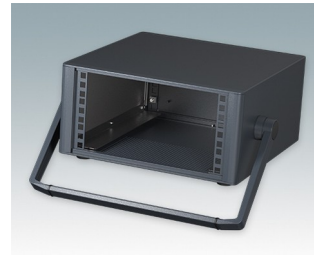

Modern Desktop Mini-Rack Enclosures to DIN 41494 and IEC 60297-3

- Cohesive design with no visible fixing screws. Robust yet lightweight aluminum construction
- Designed to accept standard 10.5" (42HP) and 19" (84HP) subracks, chassis and front panels
- Die cast bezels fit flush with the case body for a smooth appearance
- Recessed ABS side handles for easy carrying
- 10.5" versions also available with a bail arm
- Removable rear panel and internal subrack/chassis support rails included
- Ventilation holes in base and rear panel
- All case panels fitted with M4 threaded pillars for earth connections
- Molded ABS non-slip feet included
- Supplied fully assembled and ready to use
- Accessory anodized 10.5" and 19" front panels available.

Order your own fully customized version [learn more here >>](#)

Select Versions

M6610344
TECHNOMET 10.5" 3Ux13"
Aluminum
Anthracite RAL 7016
6.17"x12.72"x12.99"

M6610345
TECHNOMET 10.5" 3Ux13"
Aluminum
Light gray RAL 7035
6.17"x12.72"x12.99"