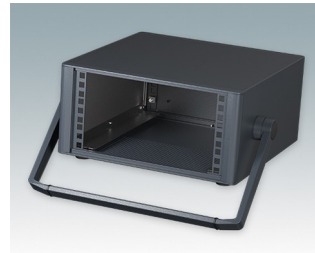

Modern Desktop Mini-Rack Enclosures to DIN 41494 and IEC 60297-3

- Cohesive design with no visible fixing screws. Robust yet lightweight aluminum construction
- Designed to accept standard 10.5" (42HP) and 19" (84HP) subracks, chassis and front panels
- Die cast bezels fit flush with the case body for a smooth appearance
- Recessed ABS side handles for easy carrying
- 10.5" versions also available with a bail arm
- Removable rear panel and internal subrack/chassis support rails included
- Ventilation holes in base and rear panel
- All case panels fitted with M4 threaded pillars for earth connections
- Molded ABS non-slip feet included
- Supplied fully assembled and ready to use
- Accessory anodized 10.5" and 19" front panels available.

Order your own fully customized version [learn more here >>](#)

Select Versions

M6610344
TECHNOMET 10.5" 3Ux13"
Aluminum
Anthracite RAL 7016
6.17"x12.72"x12.99"

M6610345
TECHNOMET 10.5" 3Ux13"
Aluminum
Light gray RAL 7035
6.17"x12.72"x12.99"