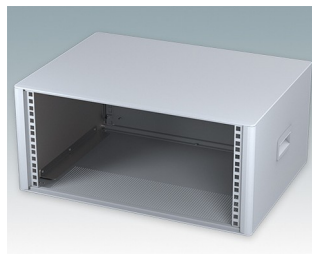

M6619545
TECHNOMET 19" 5Ux15.74"
Aluminum
Light gray RAL 7035
9.63"x21.22"x15.75"