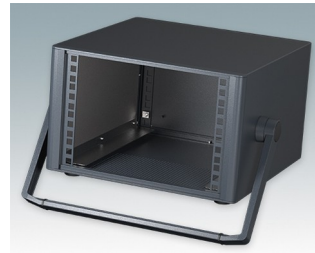

M6610454
TECHNOMET 10.5" 4Ux13"
Aluminum
Anthracite RAL 7016
7.87"x12.72"x12.99"