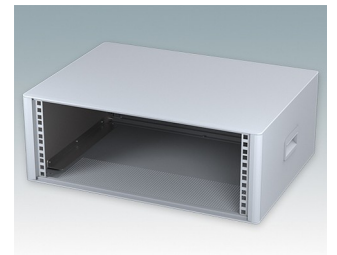

M6619445
TECHNOMET 19" 4Ux15.74"
Aluminum
Light gray RAL 7035
7.87"x21.22"x15.75"