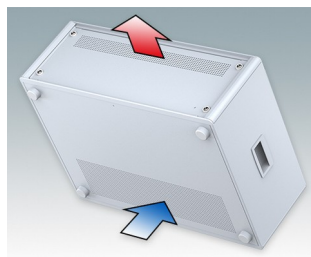

Modern Desktop Mini-Rack Enclosures to DIN 41494 and IEC 60297-3

- Cohesive design with no visible fixing screws. Robust yet lightweight aluminum construction
- Designed to accept standard 10.5" (42HP) and 19" (84HP) subracks, chassis and front panels
- Die cast bezels fit flush with the case body for a smooth appearance
- Recessed ABS side handles for easy carrying
- 10.5" versions also available with a bail arm
- Removable rear panel and internal subrack/chassis support rails included
- Ventilation holes in base and rear panel
- All case panels fitted with M4 threaded pillars for earth connections
- Molded ABS non-slip feet included
- Supplied fully assembled and ready to use
- Accessory anodized 10.5" and 19" front panels available.

Order your own fully customized version [learn more here >>](#)