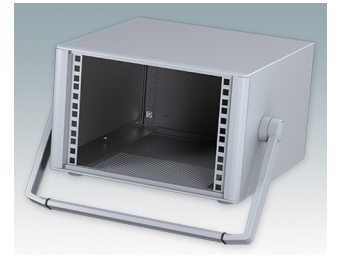

M6610455
TECHNOMET 10.5" 4Ux13"
Aluminum
Light gray RAL 7035
7.87"x12.72"x12.99"