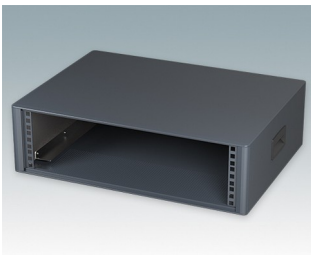

M6619344
TECHNOMET 19" 3Ux15.74"
Aluminum
Anthracite RAL 7016
6.13"x21.22"x15.75"