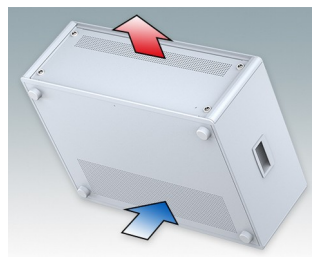

Modern Desktop Mini-Rack Enclosures to DIN 41494 and IEC 60297-3

- Cohesive design with no visible fixing screws. Robust yet lightweight aluminum construction
- Designed to accept standard 10.5" (42HP) and 19" (84HP) subracks, chassis and front panels
- Die cast bezels fit flush with the case body for a smooth appearance
- Recessed ABS side handles for easy carrying
- 10.5" versions also available with a bail arm
- Removable rear panel and internal subrack/chassis support rails included
- Ventilation holes in base and rear panel
- All case panels fitted with M4 threaded pillars for earth connections
- Molded ABS non-slip feet included
- Supplied fully assembled and ready to use
- Accessory anodized 10.5" and 19" front panels available.

Order your own fully customized version [learn more here >>](#)