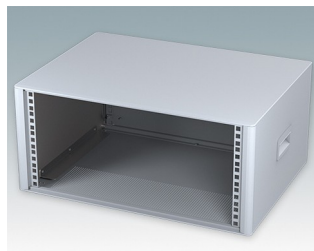

M6619545
TECHNOMET 19" 5Ux15.74"
Aluminum
Light gray RAL 7035
9.63"x21.22"x15.75"