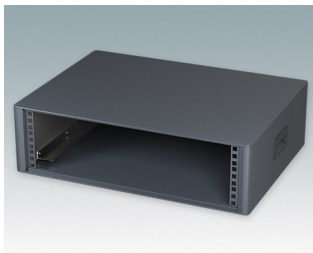

M6619344
TECHNOMET 19" 3Ux15.74"
Aluminum
Anthracite RAL 7016
6.13"x21.22"x15.75"