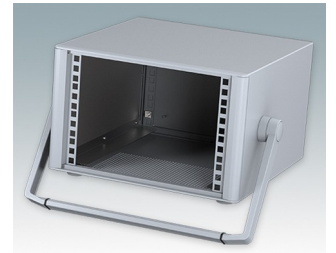

M6610455
TECHNOMET 10.5" 4Ux13"
Aluminum
Light gray RAL 7035
7.87"x12.72"x12.99"