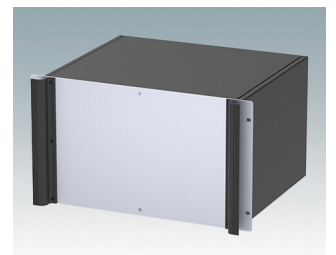

M6219659
COMBIMET 19" 6Ux14.37"
Aluminum
Black RAL 9005
10.47"x19.00"x14.37"