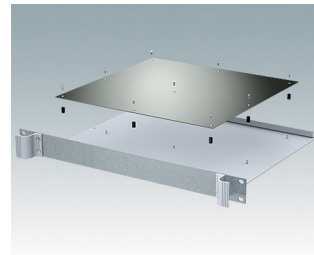

M6200365
Mounting plate (14.37")
Aluminum
Natural finish
13.19"x12.99"x0.06"