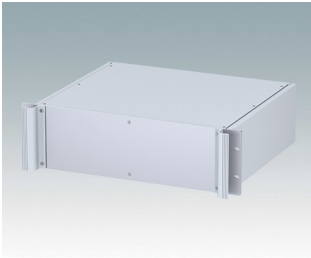

COMBIMET 19"

M6219355
COMBIMET 19" 3Ux14.37"
Aluminum
Light gray RAL 7035
5.22"x19.00"x14.37"