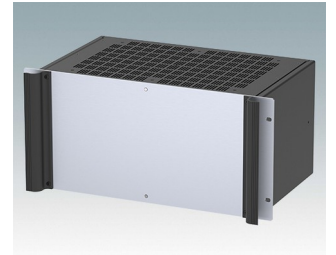

M6219549
COMBIMET 19" 5Ux10.43"
Vented
Aluminum
Black RAL 9005
8.70"x19.00"x10.43"