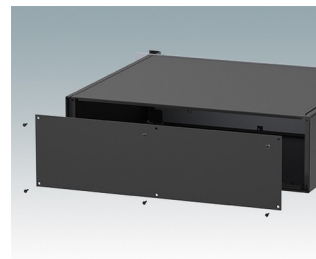

Universal rack mount enclosures to DIN 41494 and IEC 60297-3

- Versatile 19 inch rack cases in 1U to 6U heights and three depths
- Very modern design incorporating ergonomic front panel handles
- Super-deep 24" (610 mm) versions for server racks. Version T with open top
- Robust aluminum case body with removable top, base and rear panels
- Top and base panels vented or unvented
- 19" front panel in anodised aluminium
- Mounting holes in base for PCBs and chassis
- M4 earth studs on all components for electrical continuity
- Two standard colors black or light gray
- Cases supplied fully assembled.

Order your own fully customized version [learn more here >>](#)

Select Versions

M6119235
COMBIMET T 19" 2Ux14.37"
Open Top
Aluminum
Light gray RAL 7035
3.47"x19.00"x14.37"

M6119239
COMBIMET T 19" 2Ux14.37"
Open Top
Aluminum
Black RAL 9005
3.47"x19.00"x14.37"

M6119335
COMBIMET T 19" 3Ux14.37"
Open Top
Aluminum
Light gray RAL 7035
5.22"x19.00"x14.37"

M6119339
COMBIMET T 19" 3Ux14.37"
Open Top
Aluminum
Black RAL 9005
5.22"x19.00"x14.37"

M6219115
COMBIMET 19" 1Ux10.43"
Solid Top
Aluminum
Light gray RAL 7035
1.72"x19.00"x10.43"