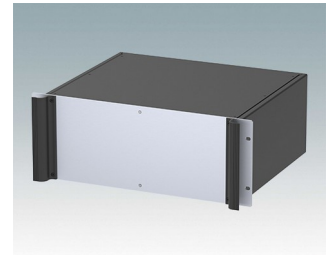

M6219459
COMBIMET 19" 4Ux14.37"
Aluminum
Black RAL 9005
6.97"x19.00"x14.37"