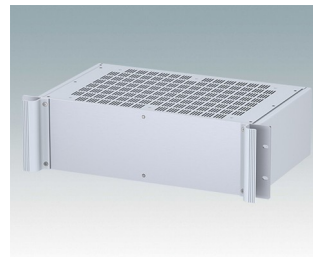

M6219345
COMBIMET 19" 3Ux10.43"
Vented
Aluminum
Light gray RAL 7035
5.22"x19.00"x10.43"