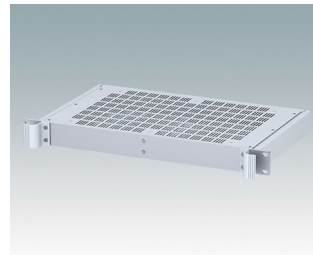

M6219145
COMBIMET 19" 1Ux10.43"
Vented
Aluminum
Light gray RAL 7035
1.72"x19.00"x10.43"