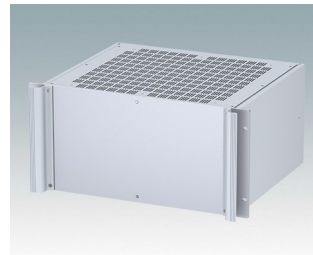

M6219565
COMBIMET 19" 5Ux14.37"
Vented
Aluminum
Light gray RAL 7035
8.70"x19.00"x14.37"