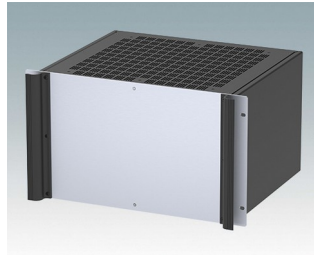

M6219669
COMBIMET 19" 6Ux14.37"
Vented
Aluminum
Black RAL 9005
10.47"x19.00"x14.37"