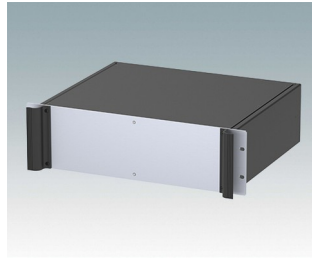

M6219359
COMBIMET 19" 3Ux14.37"
Aluminum
Black RAL 9005
5.22"x19.00"x14.37"