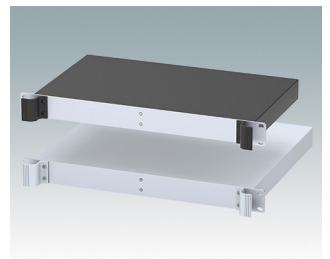

Universal rack mount enclosures to DIN 41494 and IEC 60297-3

- Versatile 19 inch rack cases in 1U to 6U heights and three depths
- Very modern design incorporating ergonomic front panel handles
- Super-deep 24" (610 mm) versions for server racks. Version T with open top
- Robust aluminum case body with removable top, base and rear panels
- Top and base panels vented or unvented
- 19" front panel in anodised aluminium
- Mounting holes in base for PCBs and chassis
- M4 earth studs on all components for electrical continuity
- Two standard colors black or light gray
- Cases supplied fully assembled.

Order your own fully customized version [learn more here >>](#)

Select Versions

M6119235
COMBIMET T 19" 2Ux14.37"
Open Top
Aluminum
Light gray RAL 7035
3.47"x19.00"x14.37"

M6119239
COMBIMET T 19" 2Ux14.37"
Open Top
Aluminum
Black RAL 9005
3.47"x19.00"x14.37"