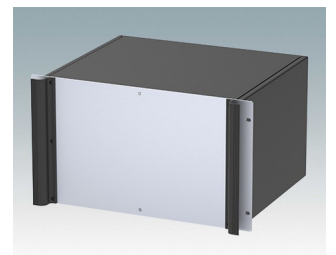

M6219659
COMBIMET 19" 6Ux14.37"
Aluminum
Black RAL 9005
10.47"x19.00"x14.37"