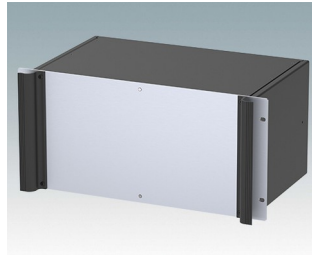

M6219539
COMBIMET 19" 5Ux10.43"
Aluminum
Black RAL 9005
8.70"x19.00"x10.43"