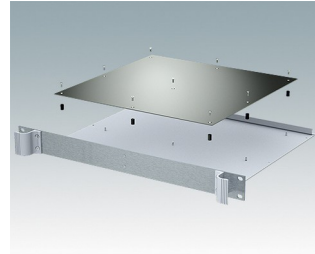

M6200365
Mounting plate (14.37")
Aluminum
Natural finish
13.19"x12.99"x0.06"