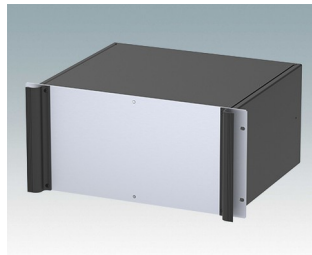

M6219559
COMBIMET 19" 5Ux14.37"
Aluminum
Black RAL 9005
8.70"x19.00"x14.37"