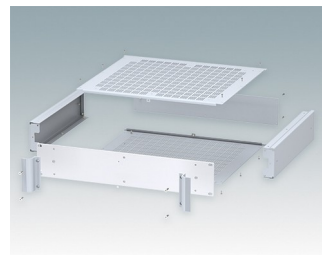

Universal rack mount enclosures to DIN 41494 and IEC 60297-3

- Versatile 19 inch rack cases in 1U to 6U heights and three depths
- Very modern design incorporating ergonomic front panel handles
- Super-deep 24" (610 mm) versions for server racks. Version T with open top
- Robust aluminum case body with removable top, base and rear panels
- Top and base panels vented or unvented
- 19" front panel in anodised aluminium
- Mounting holes in base for PCBs and chassis
- M4 earth studs on all components for electrical continuity
- Two standard colors black or light gray
- Cases supplied fully assembled.

Order your own fully customized version [learn more here >>](#)