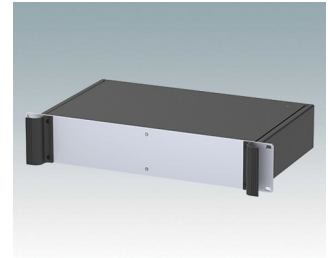

M6219239
COMBIMET 19" 2Ux10.43"
Aluminum
Black RAL 9005
3.47"x19.00"x10.43"