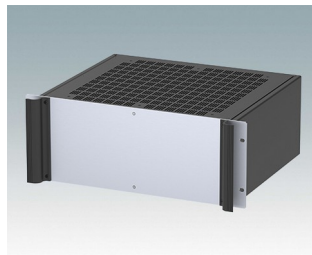

M6219469
COMBIMET 19" 4Ux14.37"
Vented
Aluminum
Black RAL 9005
6.97"x19.00"x14.37"