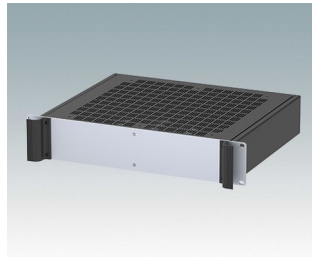

M6219269
COMBIMET 19" 2Ux14.37"
Vented
Aluminum
Black RAL 9005
3.47"x19.00"x14.37"