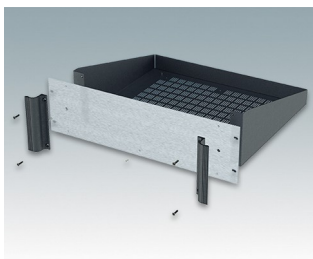

Universal rack mount enclosures to DIN 41494 and IEC 60297-3

- Versatile 19 inch rack cases in 1U to 6U heights and three depths
- Very modern design incorporating ergonomic front panel handles
- Super-deep 24" (610 mm) versions for server racks. Version T with open top
- Robust aluminum case body with removable top, base and rear panels
- Top and base panels vented or unvented
- 19" front panel in anodised aluminium
- Mounting holes in base for PCBs and chassis
- M4 earth studs on all components for electrical continuity
- Two standard colors black or light gray
- Cases supplied fully assembled.

Order your own fully customized version [learn more here >>](#)