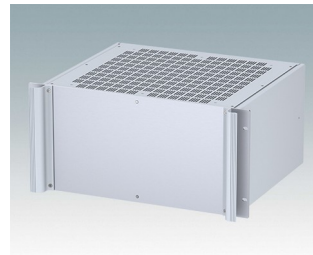

M6219565
COMBIMET 19" 5Ux14.37"
Vented
Aluminum
Light gray RAL 7035
8.70"x19.00"x14.37"