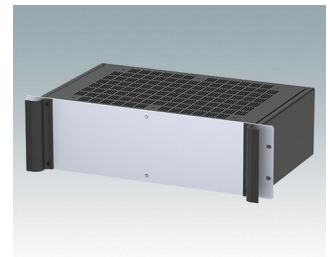

M6219349
COMBIMET 19" 3Ux10.43"
Vented
Aluminum
Black RAL 9005
5.22"x19.00"x10.43"