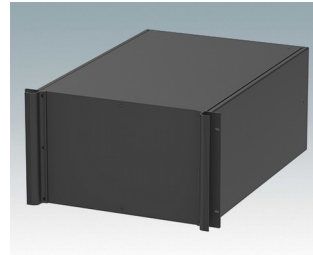

M6219679
COMBIMET 19" 6Ux24"
Aluminum
Black RAL 9005
10.47"x19.00"x24.00"