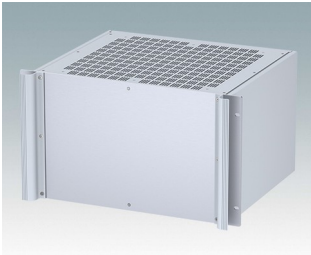

COMBIMET 19"

M6219665
COMBIMET 19" 6Ux14.37"
Vented
Aluminum
Light gray RAL 7035
10.47"x19.00"x14.37"