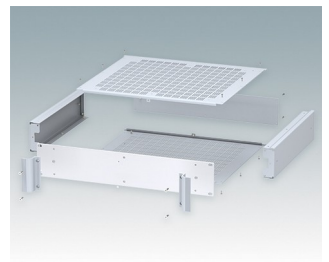

Universal rack mount enclosures to DIN 41494 and IEC 60297-3

- Versatile 19 inch rack cases in 1U to 6U heights and three depths
- Very modern design incorporating ergonomic front panel handles
- Super-deep 24" (610 mm) versions for server racks. Version T with open top
- Robust aluminum case body with removable top, base and rear panels
- Top and base panels vented or unvented
- 19" front panel in anodised aluminium
- Mounting holes in base for PCBs and chassis
- M4 earth studs on all components for electrical continuity
- Two standard colors black or light gray
- Cases supplied fully assembled.

Order your own fully customized version [learn more here >>](#)