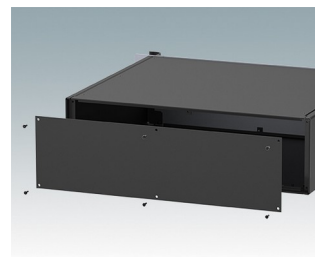

Universal rack mount enclosures to DIN 41494 and IEC 60297-3

- Versatile 19 inch rack cases in 1U to 6U heights and three depths
- Very modern design incorporating ergonomic front panel handles
- Super-deep 24" (610 mm) versions for server racks. Version T with open top
- Robust aluminum case body with removable top, base and rear panels
- Top and base panels vented or unvented
- 19" front panel in anodised aluminium
- Mounting holes in base for PCBs and chassis
- M4 earth studs on all components for electrical continuity
- Two standard colors black or light gray
- Cases supplied fully assembled.

Order your own fully customized version [learn more here >>](#)

Select Versions

M6119235
COMBIMET T 19" 2Ux14.37"
Open Top
Aluminum
Light gray RAL 7035
3.47"x19.00"x14.37"

M6119239
COMBIMET T 19" 2Ux14.37"
Open Top
Aluminum
Black RAL 9005
3.47"x19.00"x14.37"

M6119335
COMBIMET T 19" 3Ux14.37"
Open Top
Aluminum
Light gray RAL 7035
5.22"x19.00"x14.37"

M6119339
COMBIMET T 19" 3Ux14.37"
Open Top
Aluminum
Black RAL 9005
5.22"x19.00"x14.37"

M6219115
COMBIMET 19" 1Ux10.43"
Solid Top
Aluminum
Light gray RAL 7035
1.72"x19.00"x10.43"