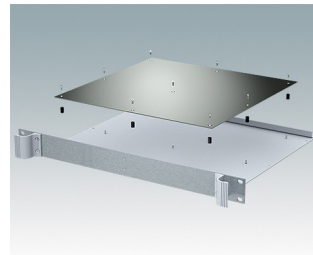

M6200365
Mounting plate (14.37")
Aluminum
Natural finish
13.19"x12.99"x0.06"