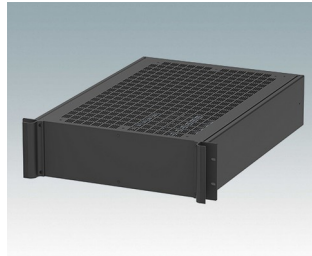

M6219389
COMBIMET 19" 3Ux24" Vented
Aluminum
Black RAL 9005
5.22"x19.00"x24.00"