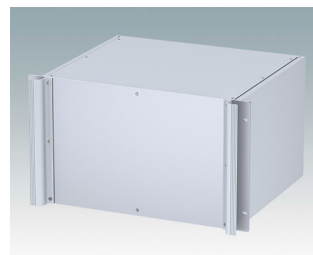

M6219655
COMBIMET 19" 6Ux14.37"
Aluminum
Light gray RAL 7035
10.47"x19.00"x14.37"