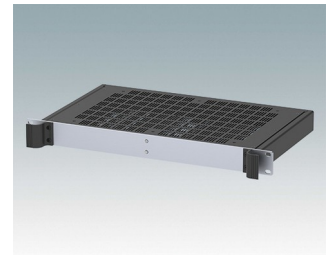

Universal rack mount enclosures to DIN 41494 and IEC 60297-3

- Versatile 19 inch rack cases in 1U to 6U heights and three depths
- Very modern design incorporating ergonomic front panel handles
- Super-deep 24" (610 mm) versions for server racks. Version T with open top
- Robust aluminum case body with removable top, base and rear panels
- Top and base panels vented or unvented
- 19" front panel in anodised aluminium
- Mounting holes in base for PCBs and chassis
- M4 earth studs on all components for electrical continuity
- Two standard colors black or light gray
- Cases supplied fully assembled.

M6219119
COMBIMET 19" 1Ux10.43" Solid
Top
Aluminum
Black RAL 9005
1.72"x19.00"x10.43"

M6219125
COMBIMET 19" 1Ux14.37" Solid
Top
Aluminum
Light gray RAL 7035
1.72"x19.00"x14.37"

M6219129
COMBIMET 19" 1Ux14.37" Solid
Top
Aluminum
Black RAL 9005
1.72"x19.00"x14.37"

M6219135
COMBIMET 19" 1Ux10.43"
Aluminum
Light gray RAL 7035
1.72"x19.00"x10.43"

M6219139
COMBIMET 19" 1Ux10.43"
Aluminum
Black RAL 9005
1.72"x19.00"x10.43"

M6219145
COMBIMET 19" 1Ux10.43"
Vented
Aluminum
Light gray RAL 7035
1.72"x19.00"x10.43"