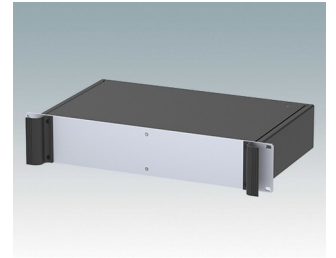

# COMBIMET 19"

**M6219179**  
COMBIMET 19" 1Ux24"  
Aluminum  
Black RAL 9005  
1.72"x19.00"x24.00"

**M6219189**  
COMBIMET 19" 1Ux24" Vented  
Aluminum  
Black RAL 9005  
1.72"x19.00"x24.00"

**M6219235**  
COMBIMET 19" 2Ux10.43"  
Aluminum  
Light gray RAL 7035  
3.47"x19.00"x10.43"