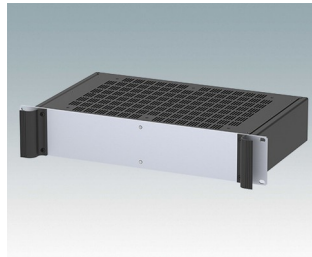

M6219249
COMBIMET 19" 2Ux10.43"
Vented
Aluminum
Black RAL 9005
3.47"x19.00"x10.43"