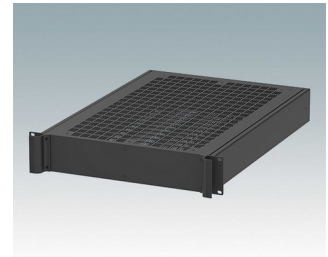

M6219289
COMBIMET 19" 2Ux24" Vented
Aluminum
Black RAL 9005
3.47"x19.00"x24.00"