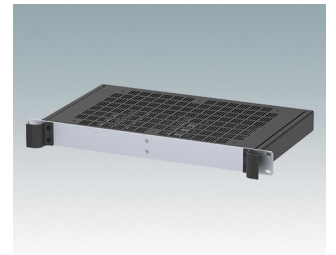

M6219149
COMBIMET 19" 1Ux10.43"
Vented
Aluminum
Black RAL 9005
1.72"x19.00"x10.43"