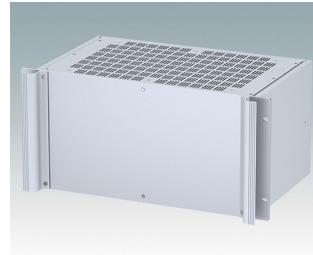

M6219545
COMBIMET 19" 5Ux10.43"
Vented
Aluminum
Light gray RAL 7035
8.70"x19.00"x10.43"