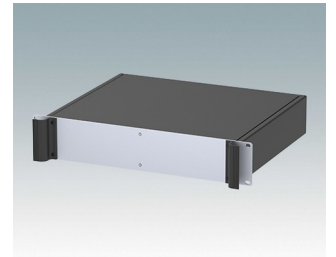

M6219259
COMBIMET 19" 2Ux14.37"
Vented
Aluminum
Black RAL 9005
3.47"x19.00"x14.37"