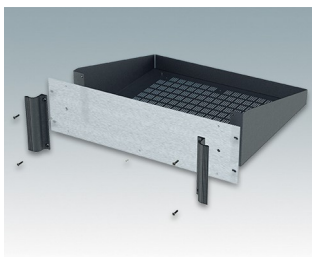

Universal rack mount enclosures to DIN 41494 and IEC 60297-3

- Versatile 19 inch rack cases in 1U to 6U heights and three depths
- Very modern design incorporating ergonomic front panel handles
- Super-deep 24" (610 mm) versions for server racks. Version T with open top
- Robust aluminum case body with removable top, base and rear panels
- Top and base panels vented or unvented
- 19" front panel in anodised aluminium
- Mounting holes in base for PCBs and chassis
- M4 earth studs on all components for electrical continuity
- Two standard colors black or light gray
- Cases supplied fully assembled.

Order your own fully customized version [learn more here >>](#)