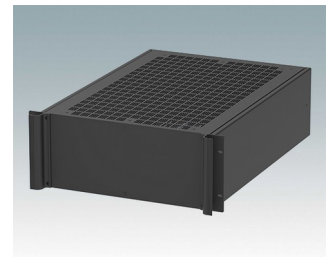

M6219489
COMBIMET 19" 4Ux24" Vented
Aluminum
Black RAL 9005
6.97"x19.00"x24.00"