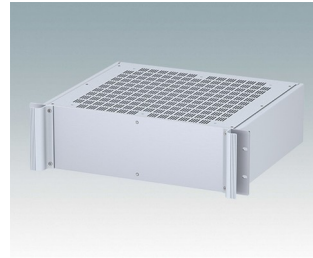

M6219365
COMBIMET 19" 3Ux14.37"
Vented
Aluminum
Light gray RAL 7035
5.22"x19.00"x14.37"