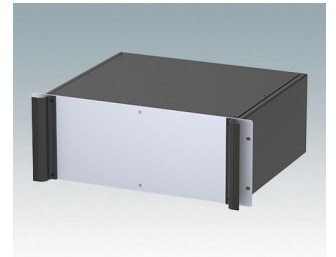

M6219459
COMBIMET 19" 4Ux14.37"
Aluminum
Black RAL 9005
6.97"x19.00"x14.37"