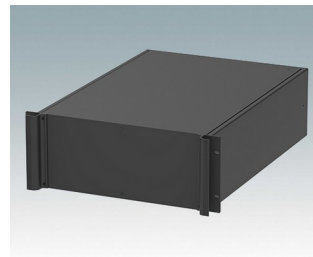

M6219479
COMBIMET 19" 4Ux24"
Aluminum
Black RAL 9005
6.97"x19.00"x24.00"