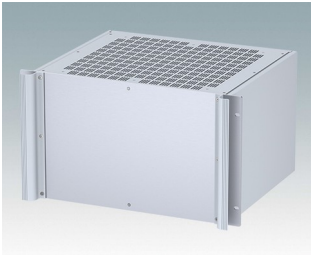

M6219665
COMBIMET 19" 6Ux14.37"
Vented
Aluminum
Light gray RAL 7035
10.47"x19.00"x14.37"