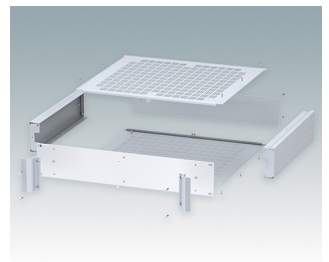

Universal rack mount enclosures to DIN 41494 and IEC 60297-3

- Versatile 19 inch rack cases in 1U to 6U heights and three depths
- Very modern design incorporating ergonomic front panel handles
- Super-deep 24" (610 mm) versions for server racks. Version T with open top
- Robust aluminum case body with removable top, base and rear panels
- Top and base panels vented or unvented
- 19" front panel in anodised aluminium
- Mounting holes in base for PCBs and chassis
- M4 earth studs on all components for electrical continuity
- Two standard colors black or light gray
- Cases supplied fully assembled.

Order your own fully customized version [learn more here >>](#)