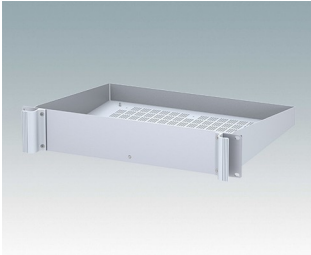

Select Versions

M6119235
COMBIMET T 19" 2Ux14.37"
Open Top
Aluminum
Light gray RAL 7035
3.47"x19.00"x14.37"