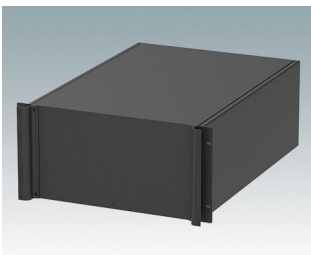

M6219579
COMBIMET 19" 5Ux24"
Aluminum
Black RAL 9005
8.70"x19.00"x24.00"