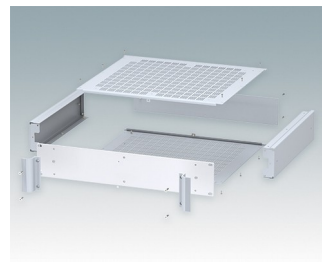

Universal rack mount enclosures to DIN 41494 and IEC 60297-3

- Versatile 19 inch rack cases in 1U to 6U heights and three depths
- Very modern design incorporating ergonomic front panel handles
- Super-deep 24" (610 mm) versions for server racks. Version T with open top
- Robust aluminum case body with removable top, base and rear panels
- Top and base panels vented or unvented
- 19" front panel in anodised aluminium
- Mounting holes in base for PCBs and chassis
- M4 earth studs on all components for electrical continuity
- Two standard colors black or light gray
- Cases supplied fully assembled.

Order your own fully customized version [learn more here >>](#)