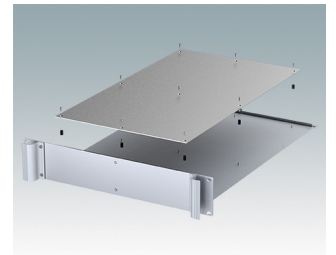

M6200610
Mounting plate (24")
Aluminum
Natural finish
13.19"x22.62"x0.06"

Subject to technical modification without notice. © OKW Enclosures Ltd