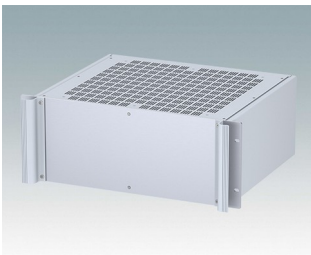

M6219465
COMBIMET 19" 4Ux14.37"
Vented
Aluminum
Light gray RAL 7035
6.97"x19.00"x14.37"