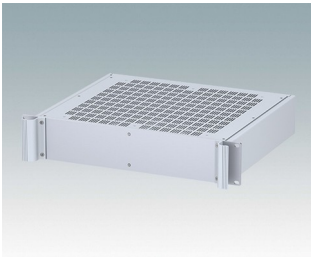

M6219265
COMBIMET 19" 2Ux14.37"
Vented
Aluminum
Light gray RAL 7035
3.47"x19.00"x14.37"