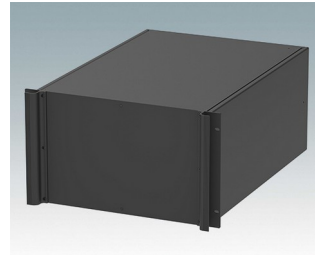

M6219679
COMBIMET 19" 6Ux24"
Aluminum
Black RAL 9005
10.47"x19.00"x24.00"