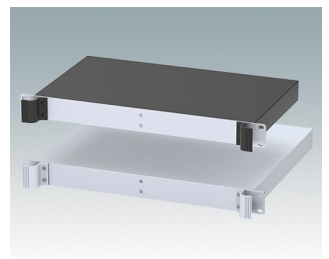

Universal rack mount enclosures to DIN 41494 and IEC 60297-3

- Versatile 19 inch rack cases in 1U to 6U heights and three depths
- Very modern design incorporating ergonomic front panel handles
- Super-deep 24" (610 mm) versions for server racks. Version T with open top
- Robust aluminum case body with removable top, base and rear panels
- Top and base panels vented or unvented
- 19" front panel in anodised aluminium
- Mounting holes in base for PCBs and chassis
- M4 earth studs on all components for electrical continuity
- Two standard colors black or light gray
- Cases supplied fully assembled.

Order your own fully customized version [learn more here >>](#)