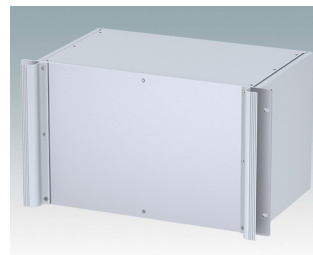

M6219635
COMBIMET 19" 6Ux10.43"
Aluminum
Light gray RAL 7035
10.47"x19.00"x10.43"