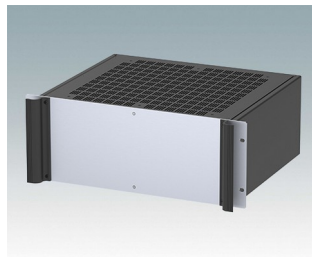

M6219469
COMBIMET 19" 4Ux14.37"
Vented
Aluminum
Black RAL 9005
6.97"x19.00"x14.37"