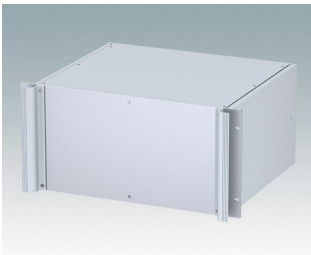

M6219555
COMBIMET 19" 5Ux14.37"
Aluminum
Light gray RAL 7035
8.70"x19.00"x14.37"