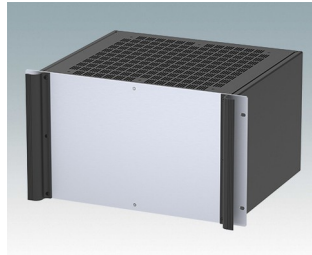

M6219669
COMBIMET 19" 6Ux14.37"
Vented
Aluminum
Black RAL 9005
10.47"x19.00"x14.37"