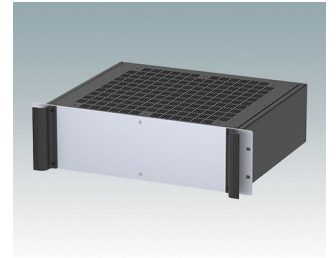

M6219369
COMBIMET 19" 3Ux14.37"
Vented
Aluminum
Black RAL 9005
5.22"x19.00"x14.37"