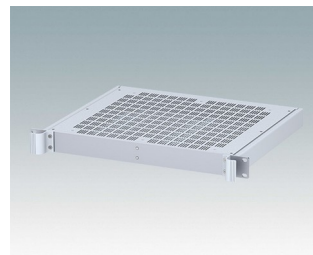

Universal rack mount enclosures to DIN 41494 and IEC 60297-3

- Versatile 19 inch rack cases in 1U to 6U heights and three depths
- Very modern design incorporating ergonomic front panel handles
- Super-deep 24" (610 mm) versions for server racks. Version T with open top
- Robust aluminum case body with removable top, base and rear panels
- Top and base panels vented or unvented
- 19" front panel in anodised aluminium
- Mounting holes in base for PCBs and chassis
- M4 earth studs on all components for electrical continuity
- Two standard colors black or light gray
- Cases supplied fully assembled.

M6219119
COMBIMET 19" 1Ux10.43" Solid
Top
Aluminum
Black RAL 9005
1.72"x19.00"x10.43"

M6219125
COMBIMET 19" 1Ux14.37" Solid
Top
Aluminum
Light gray RAL 7035
1.72"x19.00"x14.37"

M6219129
COMBIMET 19" 1Ux14.37" Solid
Top
Aluminum
Black RAL 9005
1.72"x19.00"x14.37"

M6219135
COMBIMET 19" 1Ux10.43"
Aluminum
Light gray RAL 7035
1.72"x19.00"x10.43"

M6219139
COMBIMET 19" 1Ux10.43"
Aluminum
Black RAL 9005
1.72"x19.00"x10.43"

M6219145
COMBIMET 19" 1Ux10.43"
Vented
Aluminum
Light gray RAL 7035
1.72"x19.00"x10.43"

M6219149
COMBIMET 19" 1Ux10.43"
Vented
Aluminum
Black RAL 9005
1.72"x19.00"x10.43"

M6219155
COMBIMET 19" 1Ux14.37"
Aluminum
Light gray RAL 7035
1.72"x19.00"x14.37"

M6219159
COMBIMET 19" 1Ux14.37"
Aluminum
Black RAL 9005
1.72"x19.00"x14.37"