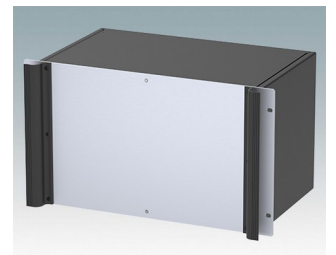

M6219639
COMBIMET 19" 6Ux10.43"
Aluminum
Black RAL 9005
10.47"x19.00"x10.43"