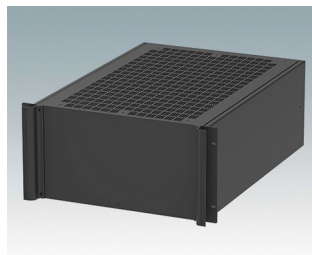

M6219589
COMBIMET 19" 5Ux24" Vented
Aluminum
Black RAL 9005
8.70"x19.00"x24.00"