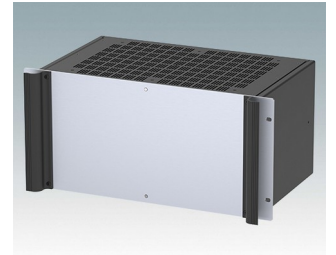

M6219549
COMBIMET 19" 5Ux10.43"
Vented
Aluminum
Black RAL 9005
8.70"x19.00"x10.43"