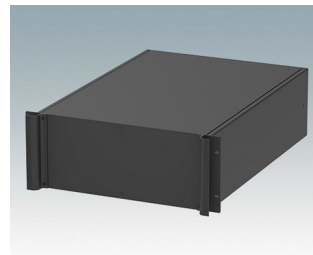

M6219479
COMBIMET 19" 4Ux24"
Aluminum
Black RAL 9005
6.97"x19.00"x24.00"