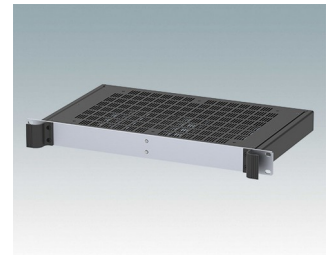

Universal rack mount enclosures to DIN 41494 and IEC 60297-3

- Versatile 19 inch rack cases in 1U to 6U heights and three depths
- Very modern design incorporating ergonomic front panel handles
- Super-deep 24" (610 mm) versions for server racks. Version T with open top
- Robust aluminum case body with removable top, base and rear panels
- Top and base panels vented or unvented
- 19" front panel in anodised aluminium
- Mounting holes in base for PCBs and chassis
- M4 earth studs on all components for electrical continuity
- Two standard colors black or light gray
- Cases supplied fully assembled.

M6219119
COMBIMET 19" 1Ux10.43" Solid
Top
Aluminum
Black RAL 9005
1.72"x19.00"x10.43"

M6219125
COMBIMET 19" 1Ux14.37" Solid
Top
Aluminum
Light gray RAL 7035
1.72"x19.00"x14.37"

M6219129
COMBIMET 19" 1Ux14.37" Solid
Top
Aluminum
Black RAL 9005
1.72"x19.00"x14.37"

M6219135
COMBIMET 19" 1Ux10.43"
Aluminum
Light gray RAL 7035
1.72"x19.00"x10.43"

M6219139
COMBIMET 19" 1Ux10.43"
Aluminum
Black RAL 9005
1.72"x19.00"x10.43"

M6219145
COMBIMET 19" 1Ux10.43"
Vented
Aluminum
Light gray RAL 7035
1.72"x19.00"x10.43"