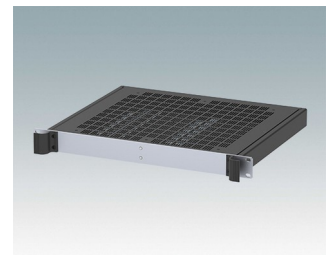

M6219135
COMBIMET 19" 1Ux10.43"
Aluminum
Light gray RAL 7035
1.72"x19.00"x10.43"

M6219139
COMBIMET 19" 1Ux10.43"
Aluminum
Black RAL 9005
1.72"x19.00"x10.43"

M6219145
COMBIMET 19" 1Ux10.43"
Vented
Aluminum
Light gray RAL 7035
1.72"x19.00"x10.43"

M6219149
COMBIMET 19" 1Ux10.43"
Vented
Aluminum
Black RAL 9005
1.72"x19.00"x10.43"

M6219155
COMBIMET 19" 1Ux14.37"
Aluminum
Light gray RAL 7035
1.72"x19.00"x14.37"

M6219159
COMBIMET 19" 1Ux14.37"
Aluminum
Black RAL 9005
1.72"x19.00"x14.37"

M6219165
COMBIMET 19" 1Ux14.37"
Vented
Aluminum
Light gray RAL 7035
1.72"x19.00"x14.37"

M6219169
COMBIMET 19" 1Ux14.37"
Vented
Aluminum
Black RAL 9005
1.72"x19.00"x14.37"

COMBIMET 19"

M6219179
COMBIMET 19" 1Ux24"
Aluminum
Black RAL 9005
1.72"x19.00"x24.00"