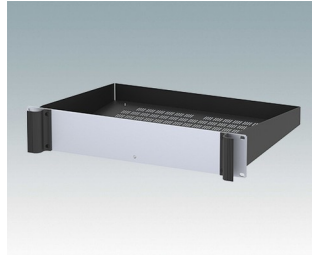

Universal rack mount enclosures to DIN 41494 and IEC 60297-3

- Versatile 19 inch rack cases in 1U to 6U heights and three depths
- Very modern design incorporating ergonomic front panel handles
- Super-deep 24" (610 mm) versions for server racks. Version T with open top
- Robust aluminum case body with removable top, base and rear panels
- Top and base panels vented or unvented
- 19" front panel in anodised aluminium
- Mounting holes in base for PCBs and chassis
- M4 earth studs on all components for electrical continuity
- Two standard colors black or light gray
- Cases supplied fully assembled.

Order your own fully customized version [learn more here >>](#)

Select Versions

M6119235
COMBIMET T 19" 2Ux14.37"
Open Top
Aluminum
Light gray RAL 7035
3.47"x19.00"x14.37"

M6119239
COMBIMET T 19" 2Ux14.37"
Open Top
Aluminum
Black RAL 9005
3.47"x19.00"x14.37"

M6119335
COMBIMET T 19" 3Ux14.37"
Open Top
Aluminum
Light gray RAL 7035
5.22"x19.00"x14.37"

M6119339
COMBIMET T 19" 3Ux14.37"
Open Top
Aluminum
Black RAL 9005
5.22"x19.00"x14.37"

M6219115
COMBIMET 19" 1Ux10.43"
Solid Top
Aluminum
Light gray RAL 7035
1.72"x19.00"x10.43"