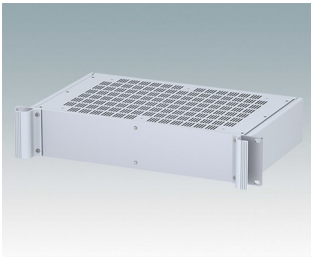

M6219245
COMBIMET 19" 2Ux10.43"
Vented
Aluminum
Light gray RAL 7035
3.47"x19.00"x10.43"