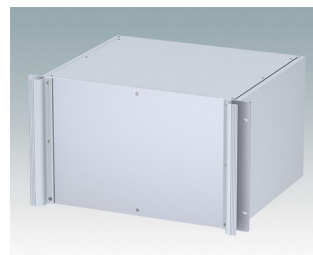

M6219655
COMBIMET 19" 6Ux14.37"
Aluminum
Light gray RAL 7035
10.47"x19.00"x14.37"