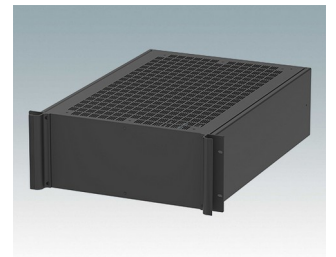

M6219489
COMBIMET 19" 4Ux24" Vented
Aluminum
Black RAL 9005
6.97"x19.00"x24.00"