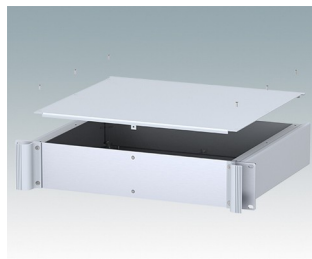

Universal rack mount enclosures to DIN 41494 and IEC 60297-3

- Versatile 19 inch rack cases in 1U to 6U heights and three depths
- Very modern design incorporating ergonomic front panel handles
- Super-deep 24" (610 mm) versions for server racks. Version T with open top
- Robust aluminum case body with removable top, base and rear panels
- Top and base panels vented or unvented
- 19" front panel in anodised aluminium
- Mounting holes in base for PCBs and chassis
- M4 earth studs on all components for electrical continuity
- Two standard colors black or light gray
- Cases supplied fully assembled.

Order your own fully customized version [learn more here >>](#)