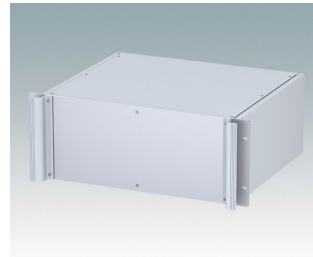

M6219455
COMBIMET 19" 4Ux14.37"
Aluminum
Light gray RAL 7035
6.97"x19.00"x14.37"