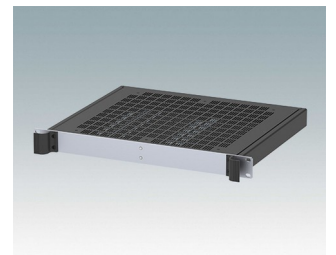

M6219135
COMBIMET 19" 1Ux10.43"
Aluminum
Light gray RAL 7035
1.72"x19.00"x10.43"

M6219139
COMBIMET 19" 1Ux10.43"
Aluminum
Black RAL 9005
1.72"x19.00"x10.43"

M6219145
COMBIMET 19" 1Ux10.43"
Vented
Aluminum
Light gray RAL 7035
1.72"x19.00"x10.43"

M6219149
COMBIMET 19" 1Ux10.43"
Vented
Aluminum
Black RAL 9005
1.72"x19.00"x10.43"

M6219155
COMBIMET 19" 1Ux14.37"
Aluminum
Light gray RAL 7035
1.72"x19.00"x14.37"

M6219159
COMBIMET 19" 1Ux14.37"
Aluminum
Black RAL 9005
1.72"x19.00"x14.37"

M6219165
COMBIMET 19" 1Ux14.37"
Vented
Aluminum
Light gray RAL 7035
1.72"x19.00"x14.37"

M6219169
COMBIMET 19" 1Ux14.37"
Vented
Aluminum
Black RAL 9005
1.72"x19.00"x14.37"

COMBIMET 19"

M6219179
COMBIMET 19" 1Ux24"
Aluminum
Black RAL 9005
1.72"x19.00"x24.00"