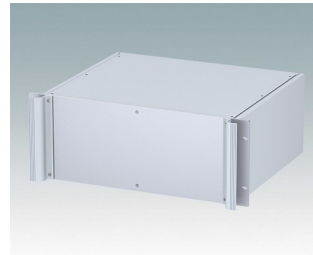

M6219455
COMBIMET 19" 4Ux14.37"
Aluminum
Light gray RAL 7035
6.97"x19.00"x14.37"