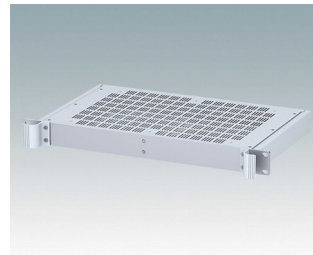

Universal rack mount enclosures to DIN 41494 and IEC 60297-3

- Versatile 19 inch rack cases in 1U to 6U heights and three depths
- Very modern design incorporating ergonomic front panel handles
- Super-deep 24" (610 mm) versions for server racks. Version T with open top
- Robust aluminum case body with removable top, base and rear panels
- Top and base panels vented or unvented
- 19" front panel in anodised aluminium
- Mounting holes in base for PCBs and chassis
- M4 earth studs on all components for electrical continuity
- Two standard colors black or light gray
- Cases supplied fully assembled.

M6119335
COMBIMET T 19" 3Ux14.37"
Open Top
Aluminum
Light gray RAL 7035
5.22"x19.00"x14.37"

M6119339
COMBIMET T 19" 3Ux14.37"
Open Top
Aluminum
Black RAL 9005
5.22"x19.00"x14.37"

M6219115
COMBIMET 19" 1Ux10.43"
Solid Top
Aluminum
Light gray RAL 7035
1.72"x19.00"x10.43"

M6219119
COMBIMET 19" 1Ux10.43" Solid
Top
Aluminum
Black RAL 9005
1.72"x19.00"x10.43"

M6219125
COMBIMET 19" 1Ux14.37" Solid
Top
Aluminum
Light gray RAL 7035
1.72"x19.00"x14.37"

M6219129
COMBIMET 19" 1Ux14.37" Solid
Top
Aluminum
Black RAL 9005
1.72"x19.00"x14.37"

M6219135
COMBIMET 19" 1Ux10.43"
Aluminum
Light gray RAL 7035
1.72"x19.00"x10.43"

M6219139
COMBIMET 19" 1Ux10.43"
Aluminum
Black RAL 9005
1.72"x19.00"x10.43"

M6219145
COMBIMET 19" 1Ux10.43"
Vented
Aluminum
Light gray RAL 7035
1.72"x19.00"x10.43"