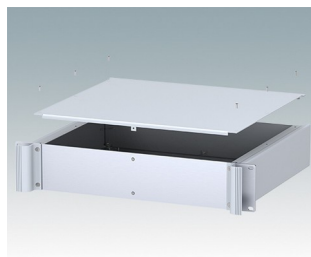

Universal rack mount enclosures to DIN 41494 and IEC 60297-3

- Versatile 19 inch rack cases in 1U to 6U heights and three depths
- Very modern design incorporating ergonomic front panel handles
- Super-deep 24" (610 mm) versions for server racks. Version T with open top
- Robust aluminum case body with removable top, base and rear panels
- Top and base panels vented or unvented
- 19" front panel in anodised aluminium
- Mounting holes in base for PCBs and chassis
- M4 earth studs on all components for electrical continuity
- Two standard colors black or light gray
- Cases supplied fully assembled.

Order your own fully customized version [learn more here >>](#)