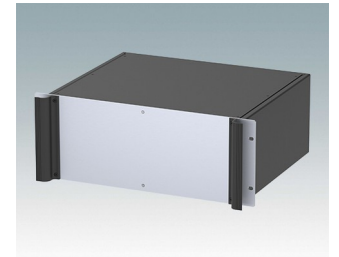

M6219459
COMBIMET 19" 4Ux14.37"
Aluminum
Black RAL 9005
6.97"x19.00"x14.37"