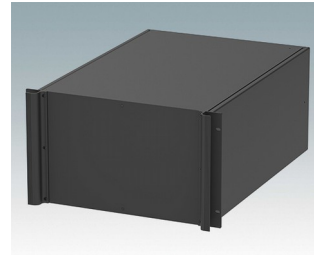

M6219679
COMBIMET 19" 6Ux24"
Aluminum
Black RAL 9005
10.47"x19.00"x24.00"