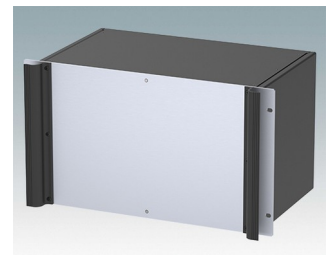

M6219639
COMBIMET 19" 6Ux10.43"
Aluminum
Black RAL 9005
10.47"x19.00"x10.43"