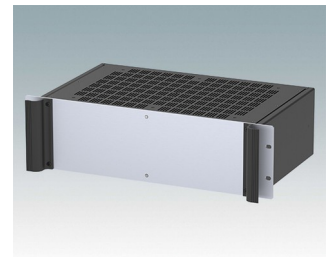

M6219349
COMBIMET 19" 3Ux10.43"
Vented
Aluminum
Black RAL 9005
5.22"x19.00"x10.43"