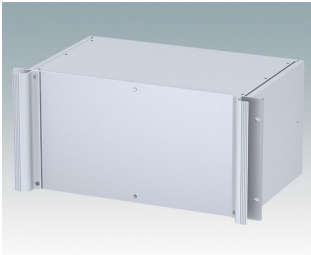

COMBIMET 19"

M6219535
COMBIMET 19" 5Ux10.43"
Aluminum
Light gray RAL 7035
8.70"x19.00"x10.43"