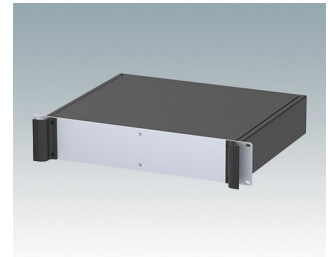

M6219259
COMBIMET 19" 2Ux14.37"
Vented
Aluminum
Black RAL 9005
3.47"x19.00"x14.37"