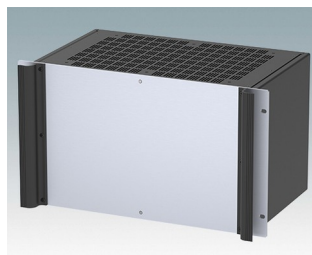

M6219649
COMBIMET 19" 6Ux10.43"
Vented
Aluminum
Black RAL 9005
10.47"x19.00"x10.43"