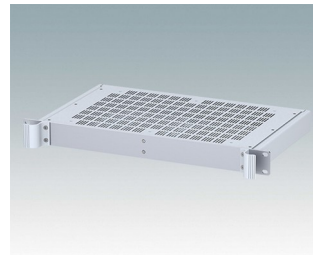

Universal rack mount enclosures to DIN 41494 and IEC 60297-3

- Versatile 19 inch rack cases in 1U to 6U heights and three depths
- Very modern design incorporating ergonomic front panel handles
- Super-deep 24" (610 mm) versions for server racks. Version T with open top
- Robust aluminum case body with removable top, base and rear panels
- Top and base panels vented or unvented
- 19" front panel in anodised aluminium
- Mounting holes in base for PCBs and chassis
- M4 earth studs on all components for electrical continuity
- Two standard colors black or light gray
- Cases supplied fully assembled.

M6119335
COMBIMET T 19" 3Ux14.37"
Open Top
Aluminum
Light gray RAL 7035
5.22"x19.00"x14.37"

M6119339
COMBIMET T 19" 3Ux14.37"
Open Top
Aluminum
Black RAL 9005
5.22"x19.00"x14.37"

M6219115
COMBIMET 19" 1Ux10.43"
Solid Top
Aluminum
Light gray RAL 7035
1.72"x19.00"x10.43"

M6219119
COMBIMET 19" 1Ux10.43" Solid
Top
Aluminum
Black RAL 9005
1.72"x19.00"x10.43"

M6219125
COMBIMET 19" 1Ux14.37" Solid
Top
Aluminum
Light gray RAL 7035
1.72"x19.00"x14.37"

M6219129
COMBIMET 19" 1Ux14.37" Solid
Top
Aluminum
Black RAL 9005
1.72"x19.00"x14.37"

M6219135
COMBIMET 19" 1Ux10.43"
Aluminum
Light gray RAL 7035
1.72"x19.00"x10.43"

M6219139
COMBIMET 19" 1Ux10.43"
Aluminum
Black RAL 9005
1.72"x19.00"x10.43"

M6219145
COMBIMET 19" 1Ux10.43"
Vented
Aluminum
Light gray RAL 7035
1.72"x19.00"x10.43"