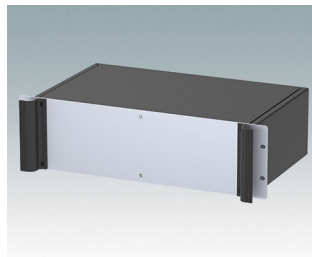

M6219339
COMBIMET 19" 3Ux10.43"
Aluminum
Black RAL 9005
5.22"x19.00"x10.43"