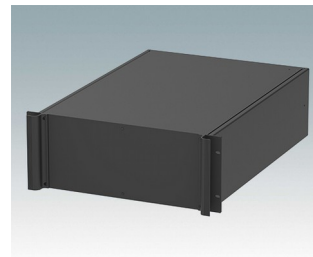

M6219479
COMBIMET 19" 4Ux24"
Aluminum
Black RAL 9005
6.97"x19.00"x24.00"