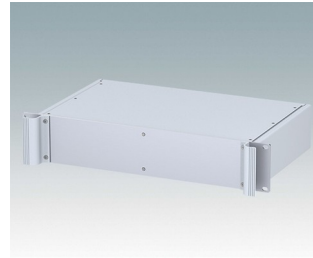

M6219235
COMBIMET 19" 2Ux10.43"
Aluminum
Light gray RAL 7035
3.47"x19.00"x10.43"