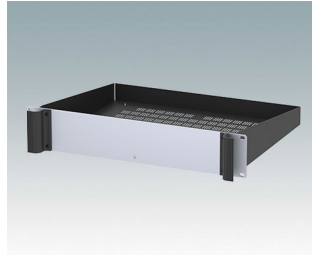

Universal rack mount enclosures to DIN 41494 and IEC 60297-3

- Versatile 19 inch rack cases in 1U to 6U heights and three depths
- Very modern design incorporating ergonomic front panel handles
- Super-deep 24" (610 mm) versions for server racks. Version T with open top
- Robust aluminum case body with removable top, base and rear panels
- Top and base panels vented or unvented
- 19" front panel in anodised aluminium
- Mounting holes in base for PCBs and chassis
- M4 earth studs on all components for electrical continuity
- Two standard colors black or light gray
- Cases supplied fully assembled.

Order your own fully customized version [learn more here >>](#)

Select Versions

M6119235
COMBIMET T 19" 2Ux14.37"
Open Top
Aluminum
Light gray RAL 7035
3.47"x19.00"x14.37"

M6119239
COMBIMET T 19" 2Ux14.37"
Open Top
Aluminum
Black RAL 9005
3.47"x19.00"x14.37"

M6119335
COMBIMET T 19" 3Ux14.37"
Open Top
Aluminum
Light gray RAL 7035
5.22"x19.00"x14.37"

M6119339
COMBIMET T 19" 3Ux14.37"
Open Top
Aluminum
Black RAL 9005
5.22"x19.00"x14.37"

M6219115
COMBIMET 19" 1Ux10.43"
Solid Top
Aluminum
Light gray RAL 7035
1.72"x19.00"x10.43"