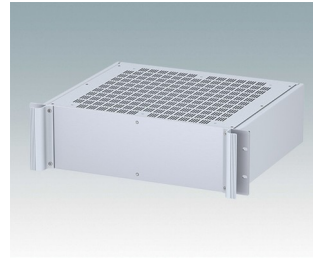

M6219365
COMBIMET 19" 3Ux14.37"
Vented
Aluminum
Light gray RAL 7035
5.22"x19.00"x14.37"