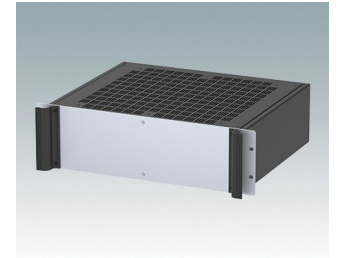

M6219369
COMBIMET 19" 3Ux14.37"
Vented
Aluminum
Black RAL 9005
5.22"x19.00"x14.37"