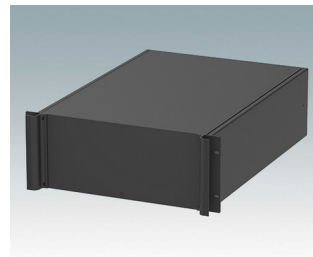

M6219479
COMBIMET 19" 4Ux24"
Aluminum
Black RAL 9005
6.97"x19.00"x24.00"