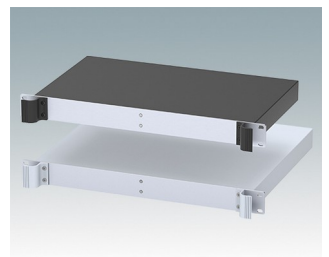

Universal rack mount enclosures to DIN 41494 and IEC 60297-3

- Versatile 19 inch rack cases in 1U to 6U heights and three depths
- Very modern design incorporating ergonomic front panel handles
- Super-deep 24" (610 mm) versions for server racks. Version T with open top
- Robust aluminum case body with removable top, base and rear panels
- Top and base panels vented or unvented
- 19" front panel in anodised aluminium
- Mounting holes in base for PCBs and chassis
- M4 earth studs on all components for electrical continuity
- Two standard colors black or light gray
- Cases supplied fully assembled.

Order your own fully customized version [learn more here >>](#)