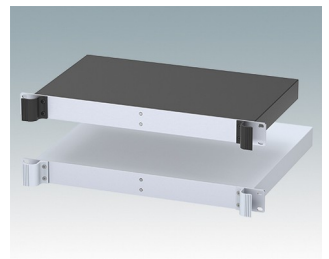

Universal rack mount enclosures to DIN 41494 and IEC 60297-3

- Versatile 19 inch rack cases in 1U to 6U heights and three depths
- Very modern design incorporating ergonomic front panel handles
- Super-deep 24" (610 mm) versions for server racks. Version T with open top
- Robust aluminum case body with removable top, base and rear panels
- Top and base panels vented or unvented
- 19" front panel in anodised aluminium
- Mounting holes in base for PCBs and chassis
- M4 earth studs on all components for electrical continuity
- Two standard colors black or light gray
- Cases supplied fully assembled.

Order your own fully customized version [learn more here >>](#)