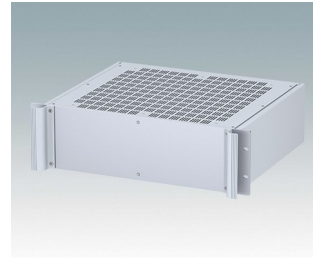

M6219365
COMBIMET 19" 3Ux14.37"
Vented
Aluminum
Light gray RAL 7035
5.22"x19.00"x14.37"