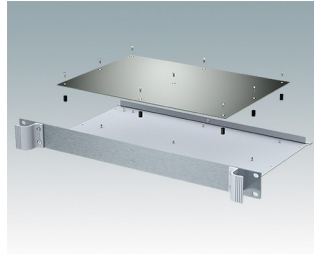

M6200265
Mounting plate (10.43")
Aluminum
Natural finish
13.19"x9.06"x0.06"