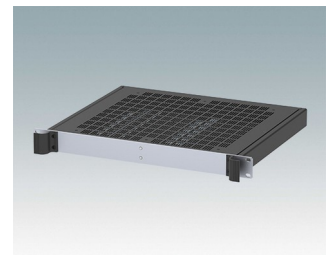

M6219169
COMBIMET 19" 1Ux14.37"
Vented
Aluminum
Black RAL 9005
1.72"x19.00"x14.37"