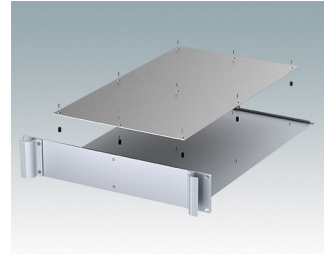

M6200610
Mounting plate (24")
Aluminum
Natural finish
13.19"x22.62"x0.06"

Subject to technical modification without notice. © OKW Enclosures Ltd