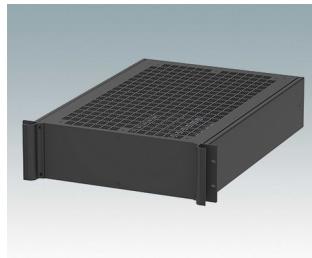

M6219389
COMBIMET 19" 3Ux24" Vented
Aluminum
Black RAL 9005
5.22"x19.00"x24.00"