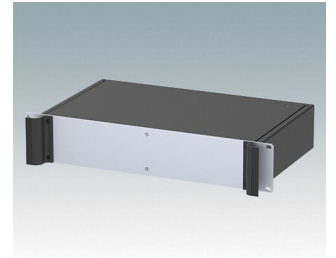

M6219239
COMBIMET 19" 2Ux10.43"
Aluminum
Black RAL 9005
3.47"x19.00"x10.43"