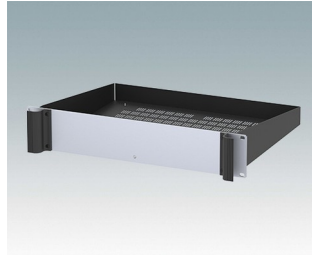

## Universal rack mount enclosures to DIN 41494 and IEC 60297-3

- Versatile 19 inch rack cases in 1U to 6U heights and three depths
- Very modern design incorporating ergonomic front panel handles
- Super-deep 24" (610 mm) versions for server racks. Version T with open top
- Robust aluminum case body with removable top, base and rear panels
- Top and base panels vented or unvented
- 19" front panel in anodised aluminium
- Mounting holes in base for PCBs and chassis
- M4 earth studs on all components for electrical continuity
- Two standard colors black or light gray
- Cases supplied fully assembled.

## Select Versions

**M6119235**  
COMBIMET T 19" 2Ux14.37"  
Open Top  
Aluminum  
Light gray RAL 7035  
3.47"x19.00"x14.37"

**M6119239**  
COMBIMET T 19" 2Ux14.37"  
Open Top  
Aluminum  
Black RAL 9005  
3.47"x19.00"x14.37"