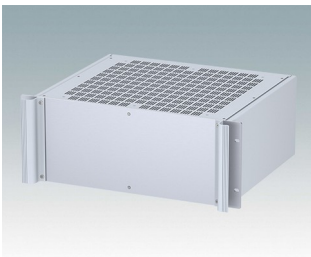

M6219465
COMBIMET 19" 4Ux14.37"
Vented
Aluminum
Light gray RAL 7035
6.97"x19.00"x14.37"