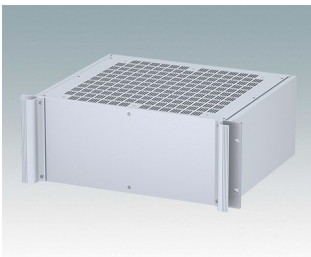

M6219465
COMBIMET 19" 4Ux14.37"
Vented
Aluminum
Light gray RAL 7035
6.97"x19.00"x14.37"