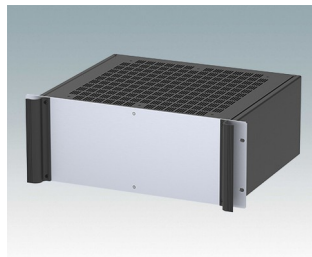

M6219469
COMBIMET 19" 4Ux14.37"
Vented
Aluminum
Black RAL 9005
6.97"x19.00"x14.37"