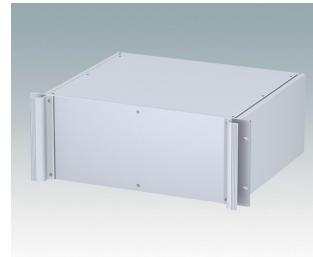

M6219455
COMBIMET 19" 4Ux14.37"
Aluminum
Light gray RAL 7035
6.97"x19.00"x14.37"