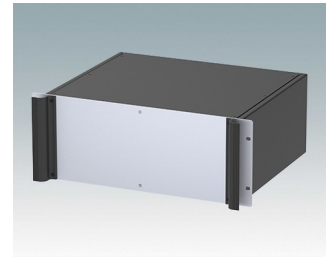

M6219459
COMBIMET 19" 4Ux14.37"
Aluminum
Black RAL 9005
6.97"x19.00"x14.37"