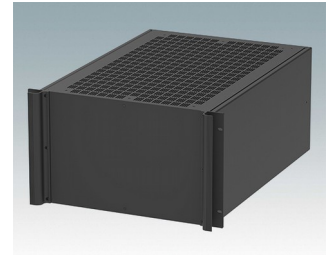

M6219689
COMBIMET 19" 6Ux24" Vented
Aluminum
Black RAL 9005
10.47"x19.00"x24.00"