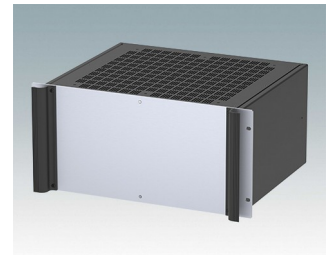

M6219569
COMBIMET 19" 5Ux14.37"
Vented
Aluminum
Black RAL 9005
8.70"x19.00"x14.37"