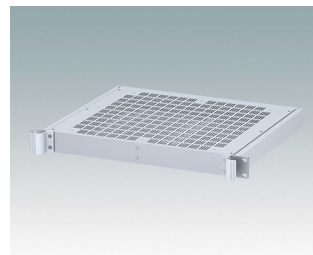

Universal rack mount enclosures to DIN 41494 and IEC 60297-3

- Versatile 19 inch rack cases in 1U to 6U heights and three depths
- Very modern design incorporating ergonomic front panel handles
- Super-deep 24" (610 mm) versions for server racks. Version T with open top
- Robust aluminum case body with removable top, base and rear panels
- Top and base panels vented or unvented
- 19" front panel in anodised aluminium
- Mounting holes in base for PCBs and chassis
- M4 earth studs on all components for electrical continuity
- Two standard colors black or light gray
- Cases supplied fully assembled.

M6219119
COMBIMET 19" 1Ux10.43" Solid
Top
Aluminum
Black RAL 9005
1.72"x19.00"x10.43"

M6219125
COMBIMET 19" 1Ux14.37" Solid
Top
Aluminum
Light gray RAL 7035
1.72"x19.00"x14.37"

M6219129
COMBIMET 19" 1Ux14.37" Solid
Top
Aluminum
Black RAL 9005
1.72"x19.00"x14.37"

M6219135
COMBIMET 19" 1Ux10.43"
Aluminum
Light gray RAL 7035
1.72"x19.00"x10.43"

M6219139
COMBIMET 19" 1Ux10.43"
Aluminum
Black RAL 9005
1.72"x19.00"x10.43"

M6219145
COMBIMET 19" 1Ux10.43"
Vented
Aluminum
Light gray RAL 7035
1.72"x19.00"x10.43"

M6219149
COMBIMET 19" 1Ux10.43"
Vented
Aluminum
Black RAL 9005
1.72"x19.00"x10.43"

M6219155
COMBIMET 19" 1Ux14.37"
Aluminum
Light gray RAL 7035
1.72"x19.00"x14.37"

M6219159
COMBIMET 19" 1Ux14.37"
Aluminum
Black RAL 9005
1.72"x19.00"x14.37"