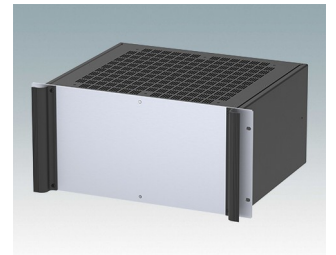

M6219569
COMBIMET 19" 5Ux14.37"
Vented
Aluminum
Black RAL 9005
8.70"x19.00"x14.37"