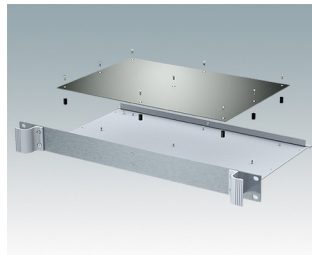

M6200265
Mounting plate (10.43")
Aluminum
Natural finish
13.19"x9.06"x0.06"