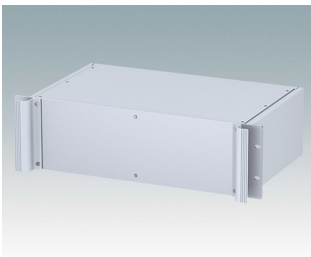

M6219335
COMBIMET 19" 3Ux10.43"
Aluminum
Light gray RAL 7035
5.22"x19.00"x10.43"