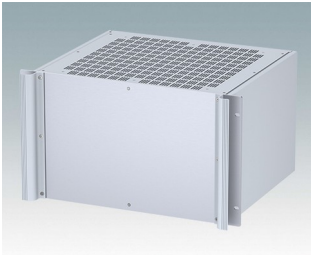

M6219665
COMBIMET 19" 6Ux14.37"
Vented
Aluminum
Light gray RAL 7035
10.47"x19.00"x14.37"