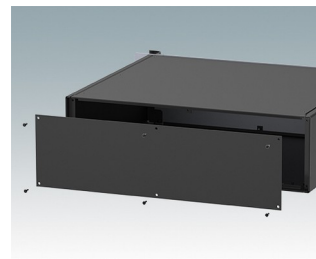

Universal rack mount enclosures to DIN 41494 and IEC 60297-3

- Versatile 19 inch rack cases in 1U to 6U heights and three depths
- Very modern design incorporating ergonomic front panel handles
- Super-deep 24" (610 mm) versions for server racks. Version T with open top
- Robust aluminum case body with removable top, base and rear panels
- Top and base panels vented or unvented
- 19" front panel in anodised aluminium
- Mounting holes in base for PCBs and chassis
- M4 earth studs on all components for electrical continuity
- Two standard colors black or light gray
- Cases supplied fully assembled.

Order your own fully customized version [learn more here >>](#)