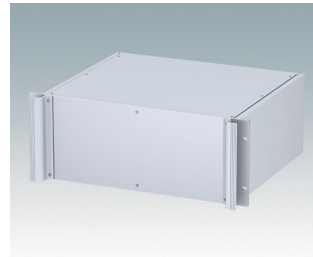

M6219455
COMBIMET 19" 4Ux14.37"
Aluminum
Light gray RAL 7035
6.97"x19.00"x14.37"