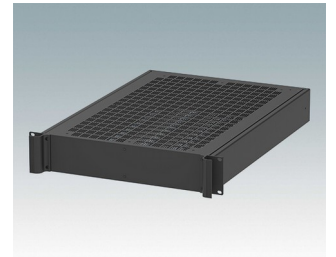

M6219289
COMBIMET 19" 2Ux24" Vented
Aluminum
Black RAL 9005
3.47"x19.00"x24.00"