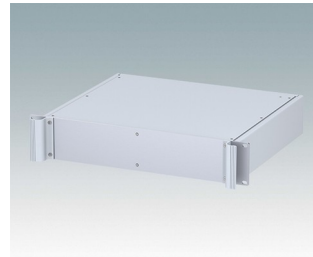

M6219255
COMBIMET 19" 2Ux14.37"
Aluminum
Light gray RAL 7035
3.47"x19.00"x14.37"