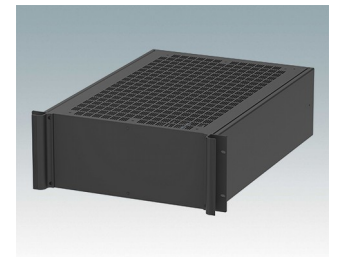

M6219489
COMBIMET 19" 4Ux24" Vented
Aluminum
Black RAL 9005
6.97"x19.00"x24.00"