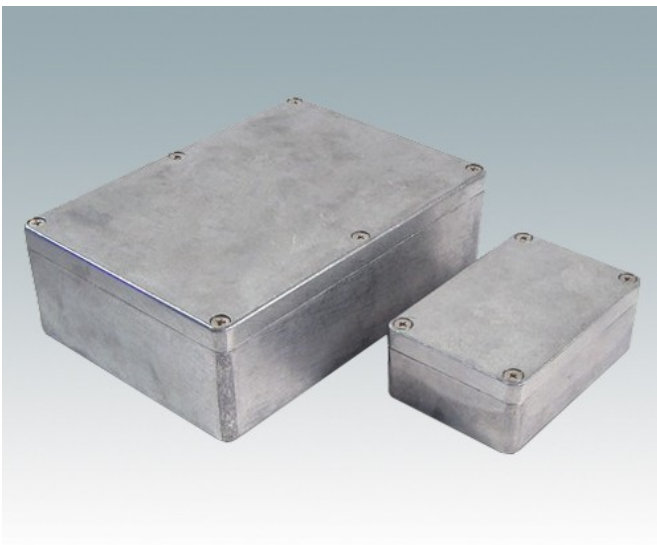

## Heavy duty sealed diecast boxes

- Robust diecast enclosures for electronics equipment
- Highly durable and shock resistant design
- Standard IP 65 (NEMA 4) neoprene sealing gasket
- Aluminum alloy ADC-12 (Al-Si-Cu based)
- RFI/EMI shielding properties
- Tongue and groove construction
- Lid fitted with M3 or M4 machine screws
- Screw bosses in base for locating PCBs and electronic assemblies
- Low draught angle provides large internal volume
- Supplied in natural finish, painted to order.

### Select Versions

**5500-02**  
Sealed Diecast Enclosure  
Diecast Aluminum  
Natural finish  
3.54"x1.42"x1.18"  
IP 65

**5500-04**  
Sealed Diecast Enclosure  
Diecast Aluminum  
Natural finish  
2.52"x2.28"x1.38"  
IP 65