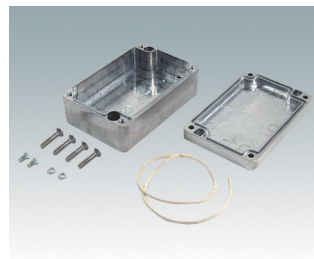

## Heavy duty sealed diecast boxes

- Robust diecast enclosures for electronics equipment
- Highly durable and shock resistant design
- Standard IP 65 (NEMA 4) neoprene sealing gasket
- Aluminum alloy ADC-12 (Al-Si-Cu based)
- RFI/EMI shielding properties
- Tongue and groove construction
- Lid fitted with M3 or M4 machine screws
- Screw bosses in base for locating PCBs and electronic assemblies
- Low draught angle provides large internal volume
- Supplied in natural finish, painted to order.

### Select Versions

**5500-02**  
Sealed Diecast Enclosure  
Diecast Aluminum  
Natural finish  
3.54"x1.42"x1.18"  
IP 65

**5500-04**  
Sealed Diecast Enclosure  
Diecast Aluminum  
Natural finish  
2.52"x2.28"x1.38"  
IP 65

**5500-06**  
Sealed Diecast Enclosure  
Diecast Aluminum  
Natural finish  
4.53"x2.56"x1.18"  
IP 65

**5500-11**  
Sealed Diecast Enclosure  
Diecast Aluminum  
Natural finish  
4.53"x2.56"x2.17"  
IP 65