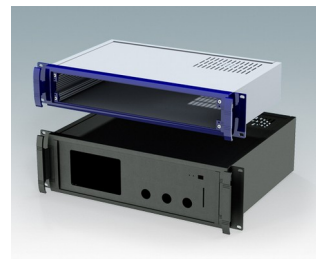

Robust 19" rack mount enclosures to DIN 41494 and IEC 60297-3

- Exclusive range of 19" rack cases in aluminium in 2U and 3U sizes
- Three standard depths, custom sizes to order
- Attractive diecast front bezel incorporating unique 'comfort-handles' and rack mounting ears powder painted light gray, RAL 7035
- Robust case body assembly includes flat top and base panels, two side extrusions and the rear panel
- Side extrusions, top, base and rear panels are supplied coated in **Iridite NCP** clear conductive finish
- Internal guide rails for PCBs and chassis plates
- Front panel (accessory) recessed in bezel for locating keypads or labels
- Accessory internal mounting plates
- Cases supplied fully assembled.

Order your own fully customized version [learn more here >>](#)

Select Versions

M5920015
 METTEC 19" 2Ux6.59"
 Aluminum
 Light gray RAL 7035
 3.46"x19.00"x6.59"

M5920025
 METTEC 19" 2Ux10.35"
 Aluminum
 Light gray RAL 7035
 3.46"x19.00"x10.53"

M5930035
 METTEC 19" 3Ux14.46"
 Aluminum
 Light gray RAL 7035
 5.22"x19.00"x14.47"

Accessory

M5900016
 19" mounting kit
 Black RAL 9005

M5900020
 Front panel kit (2U)
 Aluminum
 Matt anodized
 15.45"x0.08"x2.64"

M5900030
 Front panel kit (3U)
 Aluminum
 Matt anodized
 15.45"x0.08"x4.37"

M5900201
 Chassis plate (6.59")
 Aluminum
 Natural finish
 14.84"x5.87"x0.30"

M5900202
 Chassis plate (10.35")
 Aluminum
 Natural finish
 14.84"x9.80"x0.30"