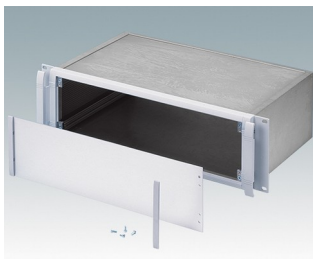

Robust 19" rack mount enclosures to DIN 41494 and IEC 60297-3

- Exclusive range of 19" rack cases in aluminium in 2U and 3U sizes
- Three standard depths, custom sizes to order
- Attractive diecast front bezel incorporating unique 'comfort-handles' and rack mounting ears powder painted light gray, RAL 7035
- Robust case body assembly includes flat top and base panels, two side extrusions and the rear panel
- Side extrusions, top, base and rear panels are supplied coated in **Iridite NCP** clear conductive finish
- Internal guide rails for PCBs and chassis plates
- Front panel (accessory) recessed in bezel for locating keypads or labels
- Accessory internal mounting plates
- Cases supplied fully assembled.

Order your own fully customized version [learn more here >>](#)

Select Versions

M5920015
 METTEC 19" 2Ux6.59"
 Aluminum
 Light gray RAL 7035
 3.46"x19.00"x6.59"

M5920025
 METTEC 19" 2Ux10.35"
 Aluminum
 Light gray RAL 7035
 3.46"x19.00"x10.53"

M5930035
 METTEC 19" 3Ux14.46"
 Aluminum
 Light gray RAL 7035
 5.22"x19.00"x14.47"

Accessory

M5900016
 19" mounting kit
 Black RAL 9005

M5900020
 Front panel kit (2U)
 Aluminum
 Matt anodized
 15.45"x0.08"x2.64"

M5900030
 Front panel kit (3U)
 Aluminum
 Matt anodized
 15.45"x0.08"x4.37"

M5900201
 Chassis plate (6.59")
 Aluminum
 Natural finish
 14.84"x5.87"x0.30"

M5900202
 Chassis plate (10.35")
 Aluminum
 Natural finish
 14.84"x9.80"x0.30"