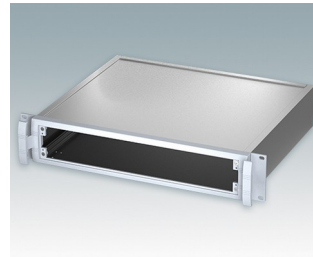

Robust 19" rack mount enclosures to DIN 41494 and IEC 60297-3

- Exclusive range of 19" rack cases in aluminium in 2U and 3U sizes
- Three standard depths, custom sizes to order
- Attractive diecast front bezel incorporating unique 'comfort-handles' and rack mounting ears powder painted light gray, RAL 7035
- Robust case body assembly includes flat top and base panels, two side extrusions and the rear panel
- Side extrusions, top, base and rear panels are supplied coated in **Iridite NCP** clear conductive finish
- Internal guide rails for PCBs and chassis plates
- Front panel (accessory) recessed in bezel for locating keypads or labels
- Accessory internal mounting plates
- Cases supplied fully assembled.

Order your own fully customized version [learn more here >>](#)

Select Versions

M5920015
 METTEC 19" 2Ux6.59"
 Aluminum
 Light gray RAL 7035
 3.46"x19.00"x6.59"

M5920025
 METTEC 19" 2Ux10.35"
 Aluminum
 Light gray RAL 7035
 3.46"x19.00"x10.53"

M5920035
 METTEC 19" 2Ux14.46"
 Aluminum
 Light gray RAL 7035
 3.46"x19.00"x14.47"

M5930015
 METTEC 19" 3Ux6.59"
 Aluminum
 Light gray RAL 7035
 5.22"x19.00"x6.59"

M5930025
 METTEC 19" 3Ux10.35"
 Aluminum
 Light gray RAL 7035
 5.22"x19.00"x10.53"

M5930035
 METTEC 19" 3Ux14.46"
 Aluminum
 Light gray RAL 7035
 5.22"x19.00"x14.47"

Accessory

M5900016
 19" mounting kit
 Black RAL 9005

M5900020
 Front panel kit (2U)
 Aluminum
 Matt anodized
 15.45"x0.08"x2.64"