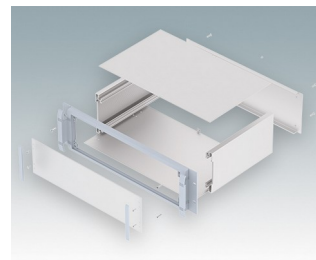

Robust 19" rack mount enclosures to DIN 41494 and IEC 60297-3

- Exclusive range of 19" rack cases in aluminium in 2U and 3U sizes
- Three standard depths, custom sizes to order
- Attractive diecast front bezel incorporating unique 'comfort-handles' and rack mounting ears powder painted light gray, RAL 7035
- Robust case body assembly includes flat top and base panels, two side extrusions and the rear panel
- Side extrusions, top, base and rear panels are supplied coated in **Iridite NCP** clear conductive finish
- Internal guide rails for PCBs and chassis plates
- Front panel (accessory) recessed in bezel for locating keypads or labels
- Accessory internal mounting plates
- Cases supplied fully assembled.

Order your own fully customized version [learn more here >>](#)

Select Versions

M5920015
 METTEC 19" 2Ux6.59"
 Aluminum
 Light gray RAL 7035
 3.46"x19.00"x6.59"

M5920025
 METTEC 19" 2Ux10.35"
 Aluminum
 Light gray RAL 7035
 3.46"x19.00"x10.53"

M5900030
 Front panel kit (3U)
 Aluminum
 Matt anodized
 15.45"x0.08"x4.37"

M5900201
 Chassis plate (6.59")
 Aluminum
 Natural finish
 14.84"x5.87"x0.30"

M5900202
 Chassis plate (10.35")
 Aluminum
 Natural finish
 14.84"x9.80"x0.30"