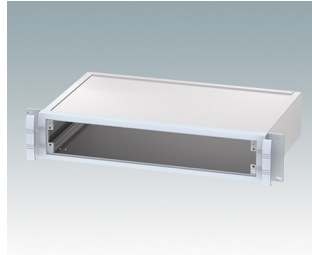

Robust 19" rack mount enclosures to DIN 41494 and IEC 60297-3

- Exclusive range of 19" rack cases in aluminium in 2U and 3U sizes
- Three standard depths, custom sizes to order
- Attractive diecast front bezel incorporating unique 'comfort-handles' and rack mounting ears powder painted light gray, RAL 7035
- Robust case body assembly includes flat top and base panels, two side extrusions and the rear panel
- Side extrusions, top, base and rear panels are supplied coated in **Iridite NCP** clear conductive finish
- Internal guide rails for PCBs and chassis plates
- Front panel (accessory) recessed in bezel for locating keypads or labels
- Accessory internal mounting plates
- Cases supplied fully assembled.

Order your own fully customized version [learn more here >>](#)

Select Versions

M5920015
 METTEC 19" 2Ux6.59"
 Aluminum
 Light gray RAL 7035
 3.46"x19.00"x6.59"

M5920025
 METTEC 19" 2Ux10.35"
 Aluminum
 Light gray RAL 7035
 3.46"x19.00"x10.53"

M5920035
 METTEC 19" 2Ux14.46"
 Aluminum
 Light gray RAL 7035
 3.46"x19.00"x14.47"

M5930015
 METTEC 19" 3Ux6.59"
 Aluminum
 Light gray RAL 7035
 5.22"x19.00"x6.59"

M5930025
 METTEC 19" 3Ux10.35"
 Aluminum
 Light gray RAL 7035
 5.22"x19.00"x10.53"

M5930035
 METTEC 19" 3Ux14.46"
 Aluminum
 Light gray RAL 7035
 5.22"x19.00"x14.47"

Accessory

M5900016
 19" mounting kit
 Black RAL 9005

M5900020
 Front panel kit (2U)
 Aluminum
 Matt anodized
 15.45"x0.08"x2.64"