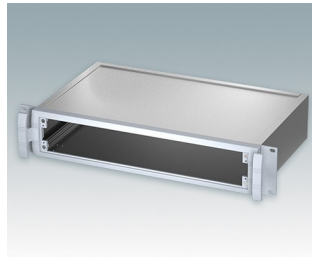

Robust 19" rack mount enclosures to DIN 41494 and IEC 60297-3

- Exclusive range of 19" rack cases in aluminium in 2U and 3U sizes
- Three standard depths, custom sizes to order
- Attractive diecast front bezel incorporating unique 'comfort-handles' and rack mounting ears powder painted light gray, RAL 7035
- Robust case body assembly includes flat top and base panels, two side extrusions and the rear panel
- Side extrusions, top, base and rear panels are supplied coated in **Iridite NCP** clear conductive finish
- Internal guide rails for PCBs and chassis plates
- Front panel (accessory) recessed in bezel for locating keypads or labels
- Accessory internal mounting plates
- Cases supplied fully assembled.

Order your own fully customized version [learn more here >>](#)

Select Versions

M5920015
 METTEC 19" 2Ux6.59"
 Aluminum
 Light gray RAL 7035
 3.46"x19.00"x6.59"

M5920025
 METTEC 19" 2Ux10.35"
 Aluminum
 Light gray RAL 7035
 3.46"x19.00"x10.53"

M5920035
 METTEC 19" 2Ux14.46"
 Aluminum
 Light gray RAL 7035
 3.46"x19.00"x14.47"

M5930015
 METTEC 19" 3Ux6.59"
 Aluminum
 Light gray RAL 7035
 5.22"x19.00"x6.59"

M5930025
 METTEC 19" 3Ux10.35"
 Aluminum
 Light gray RAL 7035
 5.22"x19.00"x10.53"

M5930035
 METTEC 19" 3Ux14.46"
 Aluminum
 Light gray RAL 7035
 5.22"x19.00"x14.47"

Accessory

M5900016
 19" mounting kit
 Black RAL 9005

M5900020
 Front panel kit (2U)
 Aluminum
 Matt anodized
 15.45"x0.08"x2.64"