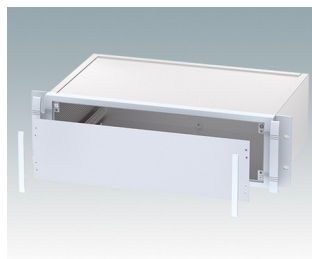

Robust 19" rack mount enclosures to DIN 41494 and IEC 60297-3

- Exclusive range of 19" rack cases in aluminium in 2U and 3U sizes
- Three standard depths, custom sizes to order
- Attractive diecast front bezel incorporating unique 'comfort-handles' and rack mounting ears powder painted light gray, RAL 7035
- Robust case body assembly includes flat top and base panels, two side extrusions and the rear panel
- Side extrusions, top, base and rear panels are supplied coated in **Iridite NCP** clear conductive finish
- Internal guide rails for PCBs and chassis plates
- Front panel (accessory) recessed in bezel for locating keypads or labels
- Accessory internal mounting plates
- Cases supplied fully assembled.

Order your own fully customized version [learn more here >>](#)

Select Versions

M5920015
 METTEC 19" 2Ux6.59"
 Aluminum
 Light gray RAL 7035
 3.46"x19.00"x6.59"

M5920025
 METTEC 19" 2Ux10.35"
 Aluminum
 Light gray RAL 7035
 3.46"x19.00"x10.53"

M5920035
 METTEC 19" 2Ux14.46"
 Aluminum
 Light gray RAL 7035
 3.46"x19.00"x14.47"

M5930015
 METTEC 19" 3Ux6.59"
 Aluminum
 Light gray RAL 7035
 5.22"x19.00"x6.59"

M5930025
 METTEC 19" 3Ux10.35"
 Aluminum
 Light gray RAL 7035
 5.22"x19.00"x10.53"

M5930035
 METTEC 19" 3Ux14.46"
 Aluminum
 Light gray RAL 7035
 5.22"x19.00"x14.47"

Accessory

M5900016
 19" mounting kit
 Black RAL 9005

M5900020
 Front panel kit (2U)
 Aluminum
 Matt anodized
 15.45"x0.08"x2.64"