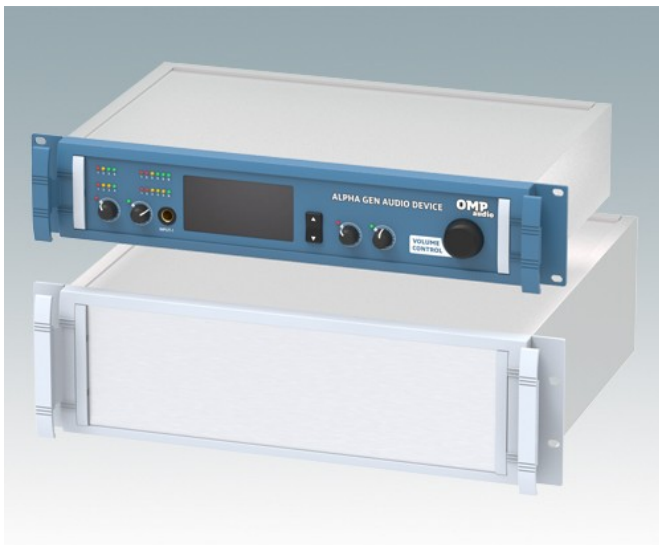

Robust 19" rack mount enclosures to DIN 41494 and IEC 60297-3

- Exclusive range of 19" rack cases in aluminium in 2U and 3U sizes
- Three standard depths, custom sizes to order
- Attractive diecast front bezel incorporating unique 'comfort-handles' and rack mounting ears powder painted light gray, RAL 7035
- Robust case body assembly includes flat top and base panels, two side extrusions and the rear panel
- Side extrusions, top, base and rear panels are supplied coated in **Iridite NCP** clear conductive finish
- Internal guide rails for PCBs and chassis plates
- Front panel (accessory) recessed in bezel for locating keypads or labels
- Accessory internal mounting plates
- Cases supplied fully assembled.

Order your own fully customized version [learn more here >>](#)

Select Versions

M5920015
 METTEC 19" 2Ux6.59"
 Aluminum
 Light gray RAL 7035
 3.46"x19.00"x6.59"

M5920025
 METTEC 19" 2Ux10.35"
 Aluminum
 Light gray RAL 7035
 3.46"x19.00"x10.53"

M5930035
 METTEC 19" 3Ux14.46"
 Aluminum
 Light gray RAL 7035
 5.22"x19.00"x14.47"

Accessory

M5900016
 19" mounting kit
 Black RAL 9005

M5900020
 Front panel kit (2U)
 Aluminum
 Matt anodized
 15.45"x0.08"x2.64"

M5900030
 Front panel kit (3U)
 Aluminum
 Matt anodized
 15.45"x0.08"x4.37"

M5900201
 Chassis plate (6.59")
 Aluminum
 Natural finish
 14.84"x5.87"x0.30"

M5900202
 Chassis plate (10.35")
 Aluminum
 Natural finish
 14.84"x9.80"x0.30"