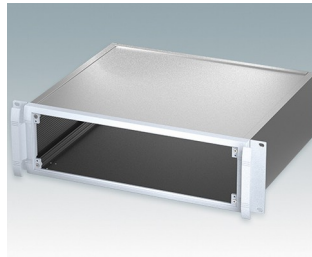

Robust 19" rack mount enclosures to DIN 41494 and IEC 60297-3

- Exclusive range of 19" rack cases in aluminium in 2U and 3U sizes
- Three standard depths, custom sizes to order
- Attractive diecast front bezel incorporating unique 'comfort-handles' and rack mounting ears powder painted light gray, RAL 7035
- Robust case body assembly includes flat top and base panels, two side extrusions and the rear panel
- Side extrusions, top, base and rear panels are supplied coated in **Iridite NCP** clear conductive finish
- Internal guide rails for PCBs and chassis plates
- Front panel (accessory) recessed in bezel for locating keypads or labels
- Accessory internal mounting plates
- Cases supplied fully assembled.

Order your own fully customized version [learn more here >>](#)

Select Versions

M5920015
 METTEC 19" 2Ux6.59"
 Aluminum
 Light gray RAL 7035
 3.46"x19.00"x6.59"

M5920025
 METTEC 19" 2Ux10.35"
 Aluminum
 Light gray RAL 7035
 3.46"x19.00"x10.53"

M5920035
 METTEC 19" 2Ux14.46"
 Aluminum
 Light gray RAL 7035
 3.46"x19.00"x14.47"

M5930015
 METTEC 19" 3Ux6.59"
 Aluminum
 Light gray RAL 7035
 5.22"x19.00"x6.59"

M5930025
 METTEC 19" 3Ux10.35"
 Aluminum
 Light gray RAL 7035
 5.22"x19.00"x10.53"

M5930035
 METTEC 19" 3Ux14.46"
 Aluminum
 Light gray RAL 7035
 5.22"x19.00"x14.47"

Accessory

M5900016
 19" mounting kit
 Black RAL 9005

M5900020
 Front panel kit (2U)
 Aluminum
 Matt anodized
 15.45"x0.08"x2.64"