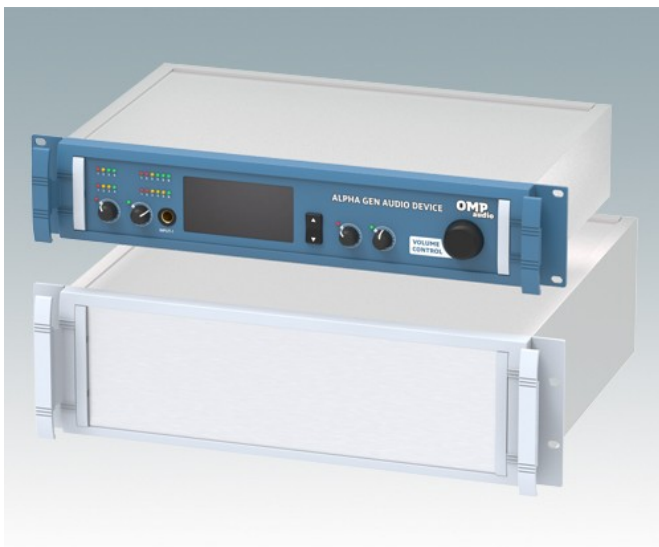

Robust 19" rack mount enclosures to DIN 41494 and IEC 60297-3

- Exclusive range of 19" rack cases in aluminium in 2U and 3U sizes
- Three standard depths, custom sizes to order
- Attractive diecast front bezel incorporating unique 'comfort-handles' and rack mounting ears powder painted light gray, RAL 7035
- Robust case body assembly includes flat top and base panels, two side extrusions and the rear panel
- Side extrusions, top, base and rear panels are supplied coated in **Iridite NCP** clear conductive finish
- Internal guide rails for PCBs and chassis plates
- Front panel (accessory) recessed in bezel for locating keypads or labels
- Accessory internal mounting plates
- Cases supplied fully assembled.

Order your own fully customized version [learn more here >>](#)

Select Versions

M5920015
 METTEC 19" 2Ux6.59"
 Aluminum
 Light gray RAL 7035
 3.46"x19.00"x6.59"

M5920025
 METTEC 19" 2Ux10.35"
 Aluminum
 Light gray RAL 7035
 3.46"x19.00"x10.53"

M5930035
 METTEC 19" 3Ux14.46"
 Aluminum
 Light gray RAL 7035
 5.22"x19.00"x14.47"

Accessory

M5900016
 19" mounting kit
 Black RAL 9005

M5900020
 Front panel kit (2U)
 Aluminum
 Matt anodized
 15.45"x0.08"x2.64"

M5900030
 Front panel kit (3U)
 Aluminum
 Matt anodized
 15.45"x0.08"x4.37"

M5900201
 Chassis plate (6.59")
 Aluminum
 Natural finish
 14.84"x5.87"x0.30"

M5900202
 Chassis plate (10.35")
 Aluminum
 Natural finish
 14.84"x9.80"x0.30"