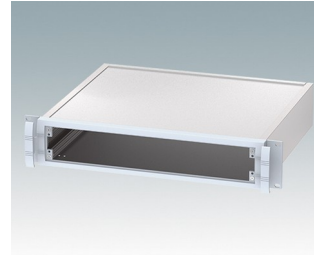

Robust 19" rack mount enclosures to DIN 41494 and IEC 60297-3

- Exclusive range of 19" rack cases in aluminium in 2U and 3U sizes
- Three standard depths, custom sizes to order
- Attractive diecast front bezel incorporating unique 'comfort-handles' and rack mounting ears powder painted light gray, RAL 7035
- Robust case body assembly includes flat top and base panels, two side extrusions and the rear panel
- Side extrusions, top, base and rear panels are supplied coated in **Iridite NCP** clear conductive finish
- Internal guide rails for PCBs and chassis plates
- Front panel (accessory) recessed in bezel for locating keypads or labels
- Accessory internal mounting plates
- Cases supplied fully assembled.

Order your own fully customized version [learn more here >>](#)

Select Versions

M5920015
 METTEC 19" 2Ux6.59"
 Aluminum
 Light gray RAL 7035
 3.46"x19.00"x6.59"

M5920025
 METTEC 19" 2Ux10.35"
 Aluminum
 Light gray RAL 7035
 3.46"x19.00"x10.53"

M5920035
 METTEC 19" 2Ux14.46"
 Aluminum
 Light gray RAL 7035
 3.46"x19.00"x14.47"

M5930015
 METTEC 19" 3Ux6.59"
 Aluminum
 Light gray RAL 7035
 5.22"x19.00"x6.59"

M5930025
 METTEC 19" 3Ux10.35"
 Aluminum
 Light gray RAL 7035
 5.22"x19.00"x10.53"

M5930035
 METTEC 19" 3Ux14.46"
 Aluminum
 Light gray RAL 7035
 5.22"x19.00"x14.47"

Accessory

M5900016
 19" mounting kit
 Black RAL 9005

M5900020
 Front panel kit (2U)
 Aluminum
 Matt anodized
 15.45"x0.08"x2.64"