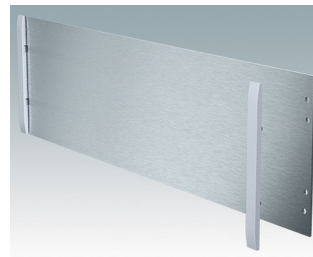

Robust 19" rack mount enclosures to DIN 41494 and IEC 60297-3

- Exclusive range of 19" rack cases in aluminium in 2U and 3U sizes
- Three standard depths, custom sizes to order
- Attractive diecast front bezel incorporating unique 'comfort-handles' and rack mounting ears powder painted light gray, RAL 7035
- Robust case body assembly includes flat top and base panels, two side extrusions and the rear panel
- Side extrusions, top, base and rear panels are supplied coated in **Iridite NCP** clear conductive finish
- Internal guide rails for PCBs and chassis plates
- Front panel (accessory) recessed in bezel for locating keypads or labels
- Accessory internal mounting plates
- Cases supplied fully assembled.

M5930035
 METTEC 19" 3Ux14.46"
 Aluminum
 Light gray RAL 7035
 5.22"x19.00"x14.47"

Accessory

M5900016
 19" mounting kit
 Black RAL 9005

M5900020
 Front panel kit (2U)
 Aluminum
 Matt anodized
 15.45"x0.08"x2.64"

M5900030
 Front panel kit (3U)
 Aluminum
 Matt anodized
 15.45"x0.08"x4.37"

M5900201
 Chassis plate (6.59")
 Aluminum
 Natural finish
 14.84"x5.87"x0.30"

M5900202
 Chassis plate (10.35")
 Aluminum
 Natural finish
 14.84"x9.80"x0.30"