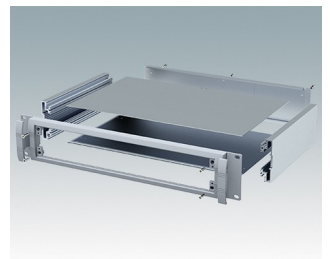

Robust 19" rack mount enclosures to DIN 41494 and IEC 60297-3

- Exclusive range of 19" rack cases in aluminium in 2U and 3U sizes
- Three standard depths, custom sizes to order
- Attractive diecast front bezel incorporating unique 'comfort-handles' and rack mounting ears powder painted light gray, RAL 7035
- Robust case body assembly includes flat top and base panels, two side extrusions and the rear panel
- Side extrusions, top, base and rear panels are supplied coated in **Iridite NCP** clear conductive finish
- Internal guide rails for PCBs and chassis plates
- Front panel (accessory) recessed in bezel for locating keypads or labels
- Accessory internal mounting plates
- Cases supplied fully assembled.

Order your own fully customized version [learn more here >>](#)

Select Versions

M5920015
 METTEC 19" 2Ux6.59"
 Aluminum
 Light gray RAL 7035
 3.46"x19.00"x6.59"

M5920025
 METTEC 19" 2Ux10.35"
 Aluminum
 Light gray RAL 7035
 3.46"x19.00"x10.53"

M5930035
 METTEC 19" 3Ux14.46"
 Aluminum
 Light gray RAL 7035
 5.22"x19.00"x14.47"

Accessory

M5900016
 19" mounting kit
 Black RAL 9005

M5900020
 Front panel kit (2U)
 Aluminum
 Matt anodized
 15.45"x0.08"x2.64"

M5900030
 Front panel kit (3U)
 Aluminum
 Matt anodized
 15.45"x0.08"x4.37"

M5900201
 Chassis plate (6.59")
 Aluminum
 Natural finish
 14.84"x5.87"x0.30"

M5900202
 Chassis plate (10.35")
 Aluminum
 Natural finish
 14.84"x9.80"x0.30"