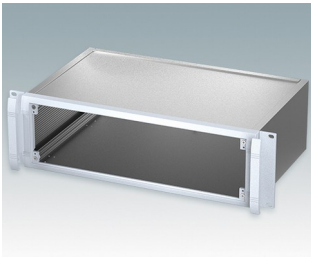

Robust 19" rack mount enclosures to DIN 41494 and IEC 60297-3

- Exclusive range of 19" rack cases in aluminium in 2U and 3U sizes
- Three standard depths, custom sizes to order
- Attractive diecast front bezel incorporating unique 'comfort-handles' and rack mounting ears powder painted light gray, RAL 7035
- Robust case body assembly includes flat top and base panels, two side extrusions and the rear panel
- Side extrusions, top, base and rear panels are supplied coated in **Iridite NCP** clear conductive finish
- Internal guide rails for PCBs and chassis plates
- Front panel (accessory) recessed in bezel for locating keypads or labels
- Accessory internal mounting plates
- Cases supplied fully assembled.

Order your own fully customized version [learn more here >>](#)

Select Versions

M5920015
 METTEC 19" 2Ux6.59"
 Aluminum
 Light gray RAL 7035
 3.46"x19.00"x6.59"

M5920025
 METTEC 19" 2Ux10.35"
 Aluminum
 Light gray RAL 7035
 3.46"x19.00"x10.53"

M5920035
 METTEC 19" 2Ux14.46"
 Aluminum
 Light gray RAL 7035
 3.46"x19.00"x14.47"

M5930015
 METTEC 19" 3Ux6.59"
 Aluminum
 Light gray RAL 7035
 5.22"x19.00"x6.59"

M5930025
 METTEC 19" 3Ux10.35"
 Aluminum
 Light gray RAL 7035
 5.22"x19.00"x10.53"

M5930035
 METTEC 19" 3Ux14.46"
 Aluminum
 Light gray RAL 7035
 5.22"x19.00"x14.47"

Accessory

M5900016
 19" mounting kit
 Black RAL 9005

M5900020
 Front panel kit (2U)
 Aluminum
 Matt anodized
 15.45"x0.08"x2.64"