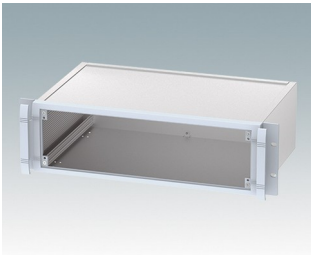

Robust 19" rack mount enclosures to DIN 41494 and IEC 60297-3

- Exclusive range of 19" rack cases in aluminium in 2U and 3U sizes
- Three standard depths, custom sizes to order
- Attractive diecast front bezel incorporating unique 'comfort-handles' and rack mounting ears powder painted light gray, RAL 7035
- Robust case body assembly includes flat top and base panels, two side extrusions and the rear panel
- Side extrusions, top, base and rear panels are supplied coated in **Iridite NCP** clear conductive finish
- Internal guide rails for PCBs and chassis plates
- Front panel (accessory) recessed in bezel for locating keypads or labels
- Accessory internal mounting plates
- Cases supplied fully assembled.

Order your own fully customized version [learn more here >>](#)

Select Versions

M5920015
 METTEC 19" 2Ux6.59"
 Aluminum
 Light gray RAL 7035
 3.46"x19.00"x6.59"

M5920025
 METTEC 19" 2Ux10.35"
 Aluminum
 Light gray RAL 7035
 3.46"x19.00"x10.53"

M5920035
 METTEC 19" 2Ux14.46"
 Aluminum
 Light gray RAL 7035
 3.46"x19.00"x14.47"

M5930015
 METTEC 19" 3Ux6.59"
 Aluminum
 Light gray RAL 7035
 5.22"x19.00"x6.59"

M5930025
 METTEC 19" 3Ux10.35"
 Aluminum
 Light gray RAL 7035
 5.22"x19.00"x10.53"

M5930035
 METTEC 19" 3Ux14.46"
 Aluminum
 Light gray RAL 7035
 5.22"x19.00"x14.47"

Accessory

M5900016
 19" mounting kit
 Black RAL 9005

M5900020
 Front panel kit (2U)
 Aluminum
 Matt anodized
 15.45"x0.08"x2.64"