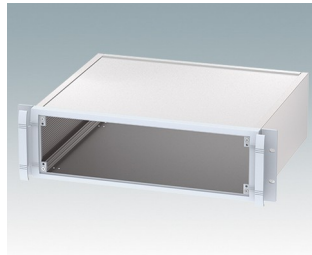

Robust 19" rack mount enclosures to DIN 41494 and IEC 60297-3

- Exclusive range of 19" rack cases in aluminium in 2U and 3U sizes
- Three standard depths, custom sizes to order
- Attractive diecast front bezel incorporating unique 'comfort-handles' and rack mounting ears powder painted light gray, RAL 7035
- Robust case body assembly includes flat top and base panels, two side extrusions and the rear panel
- Side extrusions, top, base and rear panels are supplied coated in **Iridite NCP** clear conductive finish
- Internal guide rails for PCBs and chassis plates
- Front panel (accessory) recessed in bezel for locating keypads or labels
- Accessory internal mounting plates
- Cases supplied fully assembled.

Order your own fully customized version [learn more here >>](#)

Select Versions

M5920015
 METTEC 19" 2Ux6.59"
 Aluminum
 Light gray RAL 7035
 3.46"x19.00"x6.59"

M5920025
 METTEC 19" 2Ux10.35"
 Aluminum
 Light gray RAL 7035
 3.46"x19.00"x10.53"

M5920035
 METTEC 19" 2Ux14.46"
 Aluminum
 Light gray RAL 7035
 3.46"x19.00"x14.47"

M5930015
 METTEC 19" 3Ux6.59"
 Aluminum
 Light gray RAL 7035
 5.22"x19.00"x6.59"

M5930025
 METTEC 19" 3Ux10.35"
 Aluminum
 Light gray RAL 7035
 5.22"x19.00"x10.53"

M5930035
 METTEC 19" 3Ux14.46"
 Aluminum
 Light gray RAL 7035
 5.22"x19.00"x14.47"

Accessory

M5900016
 19" mounting kit
 Black RAL 9005

M5900020
 Front panel kit (2U)
 Aluminum
 Matt anodized
 15.45"x0.08"x2.64"