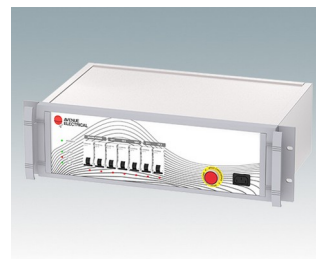

Robust 19" rack mount enclosures to DIN 41494 and IEC 60297-3

- Exclusive range of 19" rack cases in aluminium in 2U and 3U sizes
- Three standard depths, custom sizes to order
- Attractive diecast front bezel incorporating unique 'comfort-handles' and rack mounting ears powder painted light gray, RAL 7035
- Robust case body assembly includes flat top and base panels, two side extrusions and the rear panel
- Side extrusions, top, base and rear panels are supplied coated in **Iridite NCP** clear conductive finish
- Internal guide rails for PCBs and chassis plates
- Front panel (accessory) recessed in bezel for locating keypads or labels
- Accessory internal mounting plates
- Cases supplied fully assembled.

Order your own fully customized version [learn more here >>](#)

Select Versions

M5920015
 METTEC 19" 2Ux6.59"
 Aluminum
 Light gray RAL 7035
 3.46"x19.00"x6.59"

M5920025
 METTEC 19" 2Ux10.35"
 Aluminum
 Light gray RAL 7035
 3.46"x19.00"x10.53"