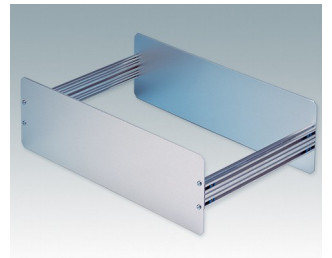

## Versatile design ideal for customizing

- Attractive and practical instrument enclosures with simple and fast assembly
- Easily customized to your exact specifications
- Ten standard sizes available in light gray and black
- Removable internal chassis
- PCB guide rails in the assembly extrusions
- Anodized aluminum front and rear panels included
- Front panels recessed to protect controls
- Four push-in non-slip rubber feet included.

### Select Versions

**M5501110**  
UNICASE 1  
Aluminum  
Light gray RAL 7035  
7.28"x7.09"x2.56"

**M5501119**  
UNICASE 1  
Aluminum  
Black RAL 9005  
7.28"x7.09"x2.56"

**M5502110**  
UNICASE 2  
Aluminum  
Light gray RAL 7035  
10.24"x9.84"x3.54"