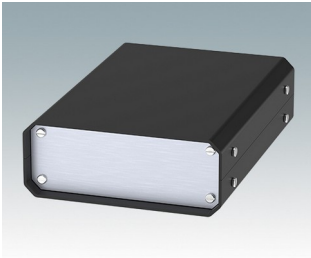

Versatile design ideal for customizing

- Attractive and practical instrument enclosures with simple and fast assembly
- Easily customized to your exact specifications
- Ten standard sizes available in light gray and black
- Removable internal chassis
- PCB guide rails in the assembly extrusions
- Anodized aluminum front and rear panels included
- Front panels recessed to protect controls
- Four push-in non-slip rubber feet included.

M5505119
UNICASE 5
Aluminum
Black RAL 9005
14.45"x11.81"x5.30"

M5506110
UNICASE 6
Aluminum
Light gray RAL 7035
18.66"x11.81"x5.30"

M5506116
UNICASE 6
Aluminum
Traffic white RAL 9016
18.66"x11.81"x5.30"

M5506119
UNICASE 6
Aluminum
Black RAL 9005
18.66"x11.81"x5.30"

M5511110
UNICASE SL1
Aluminum
Light gray RAL 7035
5.12"x7.09"x1.97"

M5511116
UNICASE SL1
Aluminum
Traffic white RAL 9016
5.12"x7.09"x1.97"

M5511119
UNICASE SL1
Aluminum
Black RAL 9005
5.12"x7.09"x1.97"

M5512110
UNICASE SL2
Aluminum
Light gray RAL 7035
7.28"x9.84"x1.97"