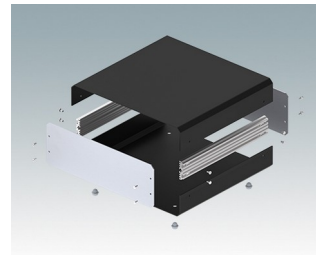

Versatile design ideal for customizing

- Attractive and practical instrument enclosures with simple and fast assembly
- Easily customized to your exact specifications
- Ten standard sizes available in light gray and black
- Removable internal chassis
- PCB guide rails in the assembly extrusions
- Anodized aluminum front and rear panels included
- Front panels recessed to protect controls
- Four push-in non-slip rubber feet included.

Order your own fully customized version [learn more here >>](#)

Select Versions

M5501110
UNICASE 1
Aluminum
Light gray RAL 7035
7.28"x7.09"x2.56"

M5501116
UNICASE 1
Aluminum
Traffic white RAL 9016
7.28"x7.09"x2.56"

M5501119
UNICASE 1
Aluminum
Black RAL 9005
7.28"x7.09"x2.56"

M5502110
UNICASE 2
Aluminum
Light gray RAL 7035
10.24"x9.84"x3.54"

M5502116
UNICASE 2
Aluminum
Traffic white RAL 9016
10.24"x9.84"x3.54"

M5502119
UNICASE 2
Aluminum
Black RAL 9005
10.24"x9.84"x3.54"