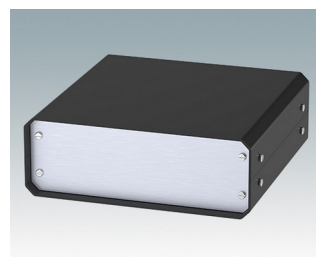

Versatile design ideal for customizing

- Attractive and practical instrument enclosures with simple and fast assembly
- Easily customized to your exact specifications
- Ten standard sizes available in light gray and black
- Removable internal chassis
- PCB guide rails in the assembly extrusions
- Anodized aluminum front and rear panels included
- Front panels recessed to protect controls
- Four push-in non-slip rubber feet included.

Order your own fully customized version [learn more here >>](#)

Select Versions

M5501110
UNICASE 1
Aluminum
Light gray RAL 7035
7.28"x7.09"x2.56"

M5501116
UNICASE 1
Aluminum
Traffic white RAL 9016
7.28"x7.09"x2.56"

M5501119
UNICASE 1
Aluminum
Black RAL 9005
7.28"x7.09"x2.56"

M5502110
UNICASE 2
Aluminum
Light gray RAL 7035
10.24"x9.84"x3.54"

M5502116
UNICASE 2
Aluminum
Traffic white RAL 9016
10.24"x9.84"x3.54"

M5502119
UNICASE 2
Aluminum
Black RAL 9005
10.24"x9.84"x3.54"

M5503110
UNICASE 3
Aluminum
Light gray RAL 7035
13.78"x9.84"x4.33"

M5503116
UNICASE 3
Aluminum
Traffic white RAL 9016
13.78"x9.84"x4.33"

M5503119
UNICASE 3
Aluminum
Black RAL 9005
13.78"x9.84"x4.33"

M5504110
UNICASE 4
Aluminum
Light gray RAL 7035
10.28"x11.81"x5.30"