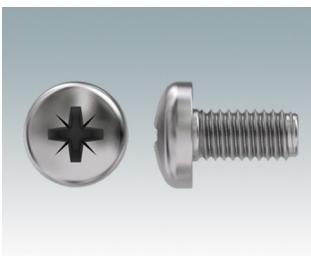

M5513119
UNICASE SL3
Aluminum
Black RAL 9005
9.84"x9.84"x1.97"

M5514110
UNICASE SL4
Aluminum
Light gray RAL 7035
9.84"x11.81"x1.97"

M5514116
UNICASE SL4
Aluminum
Traffic white RAL 9016
9.84"x11.81"x1.97"

M5514119
UNICASE SL4
Aluminum
Black RAL 9005
9.84"x11.81"x1.97"

Accessory "screws"

M5600010
PCB Fixing Screws, M3
Steel
Zinc coated
0.24"

Accessory

M5500001

Unicase Assembly Tool

PA 2200 (Polyamide)

White