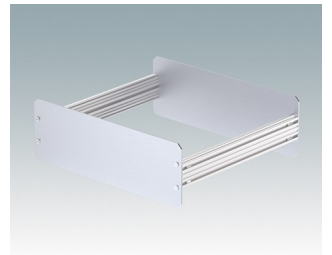

Versatile design ideal for customizing

- Attractive and practical instrument enclosures with simple and fast assembly
- Easily customized to your exact specifications
- Ten standard sizes available in light gray and black
- Removable internal chassis
- PCB guide rails in the assembly extrusions
- Anodized aluminum front and rear panels included
- Front panels recessed to protect controls
- Four push-in non-slip rubber feet included.

Order your own fully customized version [learn more here >>](#)

Select Versions

M5501110
UNICASE 1
Aluminum
Light gray RAL 7035
7.28"x7.09"x2.56"

M5501116
UNICASE 1
Aluminum
Traffic white RAL 9016
7.28"x7.09"x2.56"

M5501119
UNICASE 1
Aluminum
Black RAL 9005
7.28"x7.09"x2.56"

M5502110
UNICASE 2
Aluminum
Light gray RAL 7035
10.24"x9.84"x3.54"

M5502116
UNICASE 2
Aluminum
Traffic white RAL 9016
10.24"x9.84"x3.54"

M5502119
UNICASE 2
Aluminum
Black RAL 9005
10.24"x9.84"x3.54"

M5503110
UNICASE 3
Aluminum
Light gray RAL 7035
13.78"x9.84"x4.33"

M5503116
UNICASE 3
Aluminum
Traffic white RAL 9016
13.78"x9.84"x4.33"

M5503119
UNICASE 3
Aluminum
Black RAL 9005
13.78"x9.84"x4.33"

M5504110
UNICASE 4
Aluminum
Light gray RAL 7035
10.28"x11.81"x5.30"