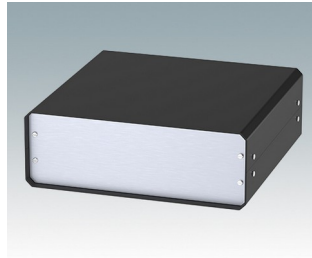

Versatile design ideal for customizing

- Attractive and practical instrument enclosures with simple and fast assembly
- Easily customized to your exact specifications
- Ten standard sizes available in light gray and black
- Removable internal chassis
- PCB guide rails in the assembly extrusions
- Anodized aluminum front and rear panels included
- Front panels recessed to protect controls
- Four push-in non-slip rubber feet included.

Order your own fully customized version [learn more here >>](#)

Select Versions

M5501110
UNICASE 1
Aluminum
Light gray RAL 7035
7.28"x7.09"x2.56"

M5501116
UNICASE 1
Aluminum
Traffic white RAL 9016
7.28"x7.09"x2.56"

M5501119
UNICASE 1
Aluminum
Black RAL 9005
7.28"x7.09"x2.56"

M5502110
UNICASE 2
Aluminum
Light gray RAL 7035
10.24"x9.84"x3.54"

M5502116
UNICASE 2
Aluminum
Traffic white RAL 9016
10.24"x9.84"x3.54"

M5502119
UNICASE 2
Aluminum
Black RAL 9005
10.24"x9.84"x3.54"

M5503110
UNICASE 3
Aluminum
Light gray RAL 7035
13.78"x9.84"x4.33"

M5503116
UNICASE 3
Aluminum
Traffic white RAL 9016
13.78"x9.84"x4.33"

M5503119
UNICASE 3
Aluminum
Black RAL 9005
13.78"x9.84"x4.33"

M5504110
UNICASE 4
Aluminum
Light gray RAL 7035
10.28"x11.81"x5.30"