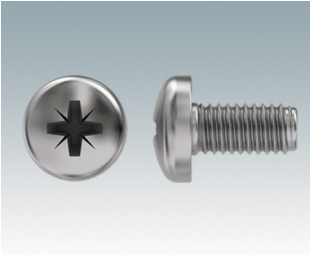

Accessory "screws"

M5600010
PCB Fixing Screws, M3
Steel
Zinc coated
0.24"