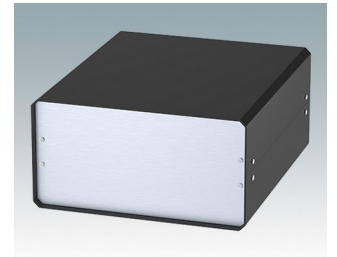

Versatile design ideal for customizing

- Attractive and practical instrument enclosures with simple and fast assembly
- Easily customized to your exact specifications
- Ten standard sizes available in light gray and black
- Removable internal chassis
- PCB guide rails in the assembly extrusions
- Anodized aluminum front and rear panels included
- Front panels recessed to protect controls
- Four push-in non-slip rubber feet included.

M5503110
UNICASE 3
Aluminum
Light gray RAL 7035
13.78"x9.84"x4.33"

M5503116
UNICASE 3
Aluminum
Traffic white RAL 9016
13.78"x9.84"x4.33"

M5503119
UNICASE 3
Aluminum
Black RAL 9005
13.78"x9.84"x4.33"

M5504110
UNICASE 4
Aluminum
Light gray RAL 7035
10.28"x11.81"x5.30"

M5504116
UNICASE 4
Aluminum
Traffic white RAL 9016
10.28"x11.81"x5.30"

M5504119
UNICASE 4
Aluminum
Black RAL 9005
10.28"x11.81"x5.30"

M5505110
UNICASE 5
Aluminum
Light gray RAL 7035
14.45"x11.81"x5.30"

M5505116
UNICASE 5
Aluminum
Traffic white RAL 9016
14.45"x11.81"x5.30"