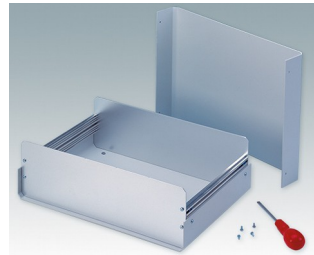

## Versatile design ideal for customizing

- Attractive and practical instrument enclosures with simple and fast assembly
- Easily customized to your exact specifications
- Ten standard sizes available in light gray and black
- Removable internal chassis
- PCB guide rails in the assembly extrusions
- Anodized aluminum front and rear panels included
- Front panels recessed to protect controls
- Four push-in non-slip rubber feet included.

### Select Versions

**M5501110**  
UNICASE 1  
Aluminum  
Light gray RAL 7035  
7.28"x7.09"x2.56"

**M5501119**  
UNICASE 1  
Aluminum  
Black RAL 9005  
7.28"x7.09"x2.56"

**M5502110**  
UNICASE 2  
Aluminum  
Light gray RAL 7035  
10.24"x9.84"x3.54"