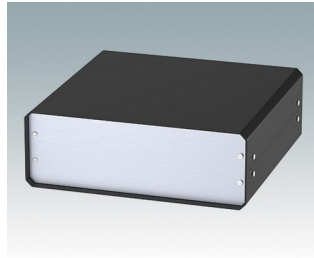

Versatile design ideal for customizing

- Attractive and practical instrument enclosures with simple and fast assembly
- Easily customized to your exact specifications
- Ten standard sizes available in light gray and black
- Removable internal chassis
- PCB guide rails in the assembly extrusions
- Anodized aluminum front and rear panels included
- Front panels recessed to protect controls
- Four push-in non-slip rubber feet included.

Order your own fully customized version [learn more here >>](#)

Select Versions

M5501110
UNICASE 1
Aluminum
Light gray RAL 7035
7.28"x7.09"x2.56"

M5501116
UNICASE 1
Aluminum
Traffic white RAL 9016
7.28"x7.09"x2.56"

M5501119
UNICASE 1
Aluminum
Black RAL 9005
7.28"x7.09"x2.56"

M5502110
UNICASE 2
Aluminum
Light gray RAL 7035
10.24"x9.84"x3.54"

M5502116
UNICASE 2
Aluminum
Traffic white RAL 9016
10.24"x9.84"x3.54"

M5502119
UNICASE 2
Aluminum
Black RAL 9005
10.24"x9.84"x3.54"

M5503110
UNICASE 3
Aluminum
Light gray RAL 7035
13.78"x9.84"x4.33"

M5503116
UNICASE 3
Aluminum
Traffic white RAL 9016
13.78"x9.84"x4.33"

M5503119
UNICASE 3
Aluminum
Black RAL 9005
13.78"x9.84"x4.33"

M5504110
UNICASE 4
Aluminum
Light gray RAL 7035
10.28"x11.81"x5.30"