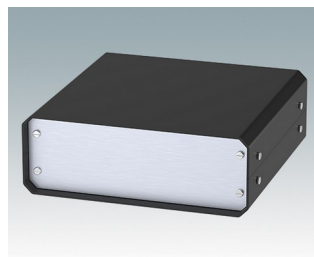

Versatile design ideal for customizing

- Attractive and practical instrument enclosures with simple and fast assembly
- Easily customized to your exact specifications
- Ten standard sizes available in light gray and black
- Removable internal chassis
- PCB guide rails in the assembly extrusions
- Anodized aluminum front and rear panels included
- Front panels recessed to protect controls
- Four push-in non-slip rubber feet included.

Order your own fully customized version [learn more here >>](#)

Select Versions

M5501110
UNICASE 1
Aluminum
Light gray RAL 7035
7.28"x7.09"x2.56"

M5501116
UNICASE 1
Aluminum
Traffic white RAL 9016
7.28"x7.09"x2.56"

M5501119
UNICASE 1
Aluminum
Black RAL 9005
7.28"x7.09"x2.56"

M5502110
UNICASE 2
Aluminum
Light gray RAL 7035
10.24"x9.84"x3.54"

M5502116
UNICASE 2
Aluminum
Traffic white RAL 9016
10.24"x9.84"x3.54"

M5502119
UNICASE 2
Aluminum
Black RAL 9005
10.24"x9.84"x3.54"

M5503110
UNICASE 3
Aluminum
Light gray RAL 7035
13.78"x9.84"x4.33"

M5503116
UNICASE 3
Aluminum
Traffic white RAL 9016
13.78"x9.84"x4.33"

M5503119
UNICASE 3
Aluminum
Black RAL 9005
13.78"x9.84"x4.33"

M5504110
UNICASE 4
Aluminum
Light gray RAL 7035
10.28"x11.81"x5.30"