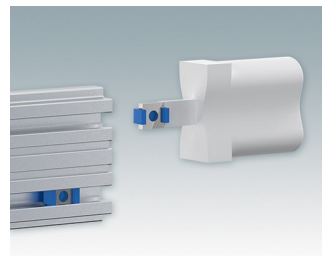

Versatile design ideal for customizing

- Attractive and practical instrument enclosures with simple and fast assembly
- Easily customized to your exact specifications
- Ten standard sizes available in light gray and black
- Removable internal chassis
- PCB guide rails in the assembly extrusions
- Anodized aluminum front and rear panels included
- Front panels recessed to protect controls
- Four push-in non-slip rubber feet included.

Order your own fully customized version [learn more here >>](#)