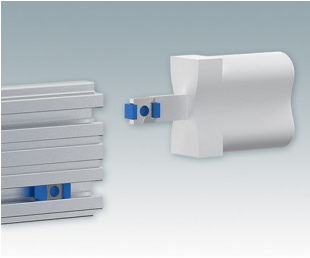

M5513119
UNICASE SL3
Aluminum
Black RAL 9005
9.84"x9.84"x1.97"

M5514110
UNICASE SL4
Aluminum
Light gray RAL 7035
9.84"x11.81"x1.97"

M5514116
UNICASE SL4
Aluminum
Traffic white RAL 9016
9.84"x11.81"x1.97"

M5514119
UNICASE SL4
Aluminum
Black RAL 9005
9.84"x11.81"x1.97"

Accessory "screws"

M5600010
PCB Fixing Screws, M3
Steel
Zinc coated
0.24"

Accessory

M5500001

Unicase Assembly Tool

PA 2200 (Polyamide)

White