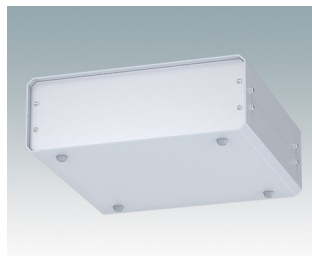

Versatile design ideal for customizing

- Attractive and practical instrument enclosures with simple and fast assembly
- Easily customized to your exact specifications
- Ten standard sizes available in light gray and black
- Removable internal chassis
- PCB guide rails in the assembly extrusions
- Anodized aluminum front and rear panels included
- Front panels recessed to protect controls
- Four push-in non-slip rubber feet included.

Order your own fully customized version [learn more here >>](#)

Select Versions

M5501110
UNICASE 1
Aluminum
Light gray RAL 7035
7.28"x7.09"x2.56"

M5501116
UNICASE 1
Aluminum
Traffic white RAL 9016
7.28"x7.09"x2.56"

M5501119
UNICASE 1
Aluminum
Black RAL 9005
7.28"x7.09"x2.56"

M5502110
UNICASE 2
Aluminum
Light gray RAL 7035
10.24"x9.84"x3.54"

M5502116
UNICASE 2
Aluminum
Traffic white RAL 9016
10.24"x9.84"x3.54"

M5502119
UNICASE 2
Aluminum
Black RAL 9005
10.24"x9.84"x3.54"

M5503110
UNICASE 3
Aluminum
Light gray RAL 7035
13.78"x9.84"x4.33"

M5503116
UNICASE 3
Aluminum
Traffic white RAL 9016
13.78"x9.84"x4.33"

M5503119
UNICASE 3
Aluminum
Black RAL 9005
13.78"x9.84"x4.33"

M5504110
UNICASE 4
Aluminum
Light gray RAL 7035
10.28"x11.81"x5.30"