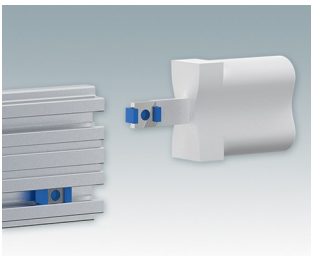

Versatile design ideal for customizing

- Attractive and practical instrument enclosures with simple and fast assembly
- Easily customized to your exact specifications
- Ten standard sizes available in light gray and black
- Removable internal chassis
- PCB guide rails in the assembly extrusions
- Anodized aluminum front and rear panels included
- Front panels recessed to protect controls
- Four push-in non-slip rubber feet included.

Order your own fully customized version [learn more here >>](#)