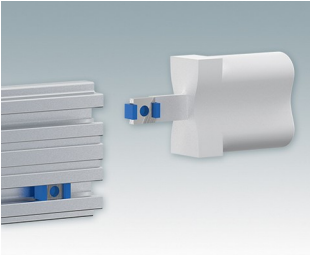

M5513119
UNICASE SL3
Aluminum
Black RAL 9005
9.84"x9.84"x1.97"

M5514110
UNICASE SL4
Aluminum
Light gray RAL 7035
9.84"x11.81"x1.97"

M5514116
UNICASE SL4
Aluminum
Traffic white RAL 9016
9.84"x11.81"x1.97"

M5514119
UNICASE SL4
Aluminum
Black RAL 9005
9.84"x11.81"x1.97"

Accessory "screws"

M5600010
PCB Fixing Screws, M3
Steel
Zinc coated
0.24"

Accessory

M5500001

Unicase Assembly Tool

PA 2200 (Polyamide)

White