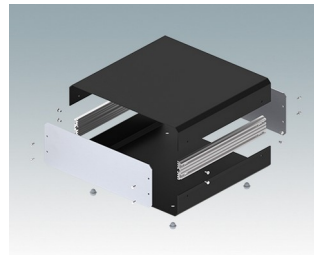

Versatile design ideal for customizing

- Attractive and practical instrument enclosures with simple and fast assembly
- Easily customized to your exact specifications
- Ten standard sizes available in light gray and black
- Removable internal chassis
- PCB guide rails in the assembly extrusions
- Anodized aluminum front and rear panels included
- Front panels recessed to protect controls
- Four push-in non-slip rubber feet included.

Order your own fully customized version [learn more here >>](#)

Select Versions

M5501110
UNICASE 1
Aluminum
Light gray RAL 7035
7.28"x7.09"x2.56"

M5501116
UNICASE 1
Aluminum
Traffic white RAL 9016
7.28"x7.09"x2.56"

M5501119
UNICASE 1
Aluminum
Black RAL 9005
7.28"x7.09"x2.56"

M5502110
UNICASE 2
Aluminum
Light gray RAL 7035
10.24"x9.84"x3.54"

M5502116
UNICASE 2
Aluminum
Traffic white RAL 9016
10.24"x9.84"x3.54"

M5502119
UNICASE 2
Aluminum
Black RAL 9005
10.24"x9.84"x3.54"