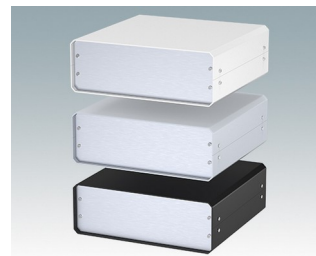

Versatile design ideal for customizing

- Attractive and practical instrument enclosures with simple and fast assembly
- Easily customized to your exact specifications
- Ten standard sizes available in light gray and black
- Removable internal chassis
- PCB guide rails in the assembly extrusions
- Anodized aluminum front and rear panels included
- Front panels recessed to protect controls
- Four push-in non-slip rubber feet included.

Order your own fully customized version [learn more here >>](#)

Select Versions

M5501110
UNICASE 1
Aluminum
Light gray RAL 7035
7.28"x7.09"x2.56"

M5501116
UNICASE 1
Aluminum
Traffic white RAL 9016
7.28"x7.09"x2.56"

M5501119
UNICASE 1
Aluminum
Black RAL 9005
7.28"x7.09"x2.56"

M5502110
UNICASE 2
Aluminum
Light gray RAL 7035
10.24"x9.84"x3.54"

M5502116
UNICASE 2
Aluminum
Traffic white RAL 9016
10.24"x9.84"x3.54"

M5502119
UNICASE 2
Aluminum
Black RAL 9005
10.24"x9.84"x3.54"