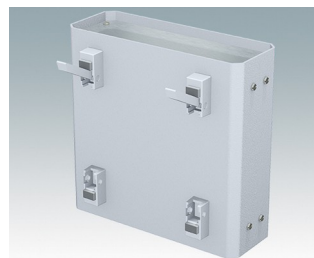

ENCLOSURE FEET

- Universal feet for mounting to metal or plastic enclosures
- **Technofeet** - stylish and modern round plastic feet with or without tilt legs
- **Case Feet** - tough plastic feet with or without tilt legs
- Self-adhesive rubber non-slip feet
- Push-in rubber non-slip feet
- **Call us for a free sample!**

Select Versions

A9257107
Case Feet Kit 1
ABS (UL 94 HB)
Off-white RAL 9002
1.34"x0.67"x0.63"

A9257207
Case Feet Kit 2
ABS (UL 94 HB)
Off-white RAL 9002
1.34"x0.67"x0.63"

M5403002
Rubber Foot
Rubber
Gray
0.50"x0.50"x0.20"