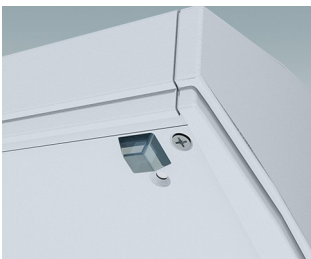

ENCLOSURE FEET

- Universal feet for mounting to metal or plastic enclosures
- **Technofeet** - stylish and modern round plastic feet with or without tilt legs
- **Case Feet** - tough plastic feet with or without tilt legs
- Self-adhesive rubber non-slip feet
- Push-in rubber non-slip feet
- **Call us for a free sample!**

Select Versions

A9257107
Case Feet Kit 1
ABS (UL 94 HB)
Off-white RAL 9002
1.34"x0.67"x0.63"

A9257207
Case Feet Kit 2
ABS (UL 94 HB)
Off-white RAL 9002
1.34"x0.67"x0.63"

M5403002
Rubber Foot
Rubber
Gray
0.50"x0.50"x0.20"