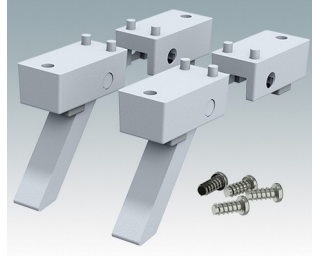

ENCLOSURE FEET

- Universal feet for mounting to metal or plastic enclosures
- **Technofeet** - stylish and modern round plastic feet with or without tilt legs
- **Case Feet** - tough plastic feet with or without tilt legs
- Self-adhesive rubber non-slip feet
- Push-in rubber non-slip feet
- **Call us for a free sample!**

Select Versions

A9257107
Case Feet Kit 1
ABS (UL 94 HB)
Off-white RAL 9002
1.34"x0.67"x0.63"

A9257207
Case Feet Kit 2
ABS (UL 94 HB)
Off-white RAL 9002
1.34"x0.67"x0.63"

M5403002
Rubber Foot
Rubber
Gray
0.50"x0.50"x0.20"

M5600015
Case Feet Kit 1
ABS (UL 94 HB)
Light gray RAL 7035
1.34"x0.67"x0.63"

ENCLOSURE FEET

M5600019
Case Feet Kit 1
ABS (UL 94 HB)
Black RAL 9005
1.34"x0.67"x0.63"

M5600045
Case Feet Kit 2
ABS (UL 94 HB)
Light gray RAL 7035
1.34"x0.67"x0.63"