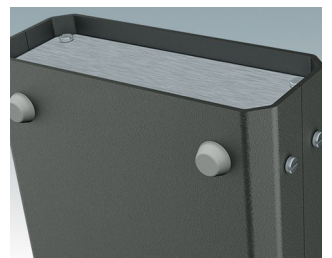

# ENCLOSURE FEET

- Universal feet for mounting to metal or plastic enclosures
- **Technofeet** - stylish and modern round plastic feet with or without tilt legs
- **Case Feet** - tough plastic feet with or without tilt legs
- Self-adhesive rubber non-slip feet
- Push-in rubber non-slip feet
- **Call us for a free sample!**

## Select Versions

**A9257107**  
Case Feet Kit 1  
ABS (UL 94 HB)  
Off-white RAL 9002  
1.34"x0.67"x0.63"

**A9257207**  
Case Feet Kit 2  
ABS (UL 94 HB)  
Off-white RAL 9002  
1.34"x0.67"x0.63"

**M5403002**  
Rubber Foot  
Rubber  
Gray  
0.50"x0.50"x0.20"