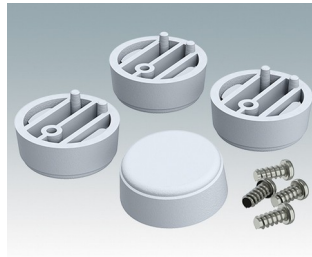

M6420105
Technofeet Kit 1
ABS (UL 94 HB)
Light gray RAL 7035
1.18"x1.18"x0.47"