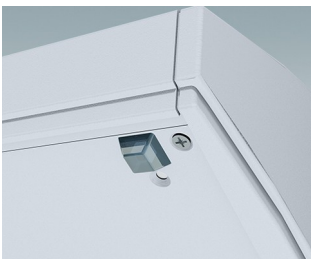

# ENCLOSURE FEET

- Universal feet for mounting to metal or plastic enclosures
- **Technofeet** - stylish and modern round plastic feet with or without tilt legs
- **Case Feet** - tough plastic feet with or without tilt legs
- Self-adhesive rubber non-slip feet
- Push-in rubber non-slip feet
- **Call us for a free sample!**

## Select Versions

**A9257107**  
Case Feet Kit 1  
ABS (UL 94 HB)  
Off-white RAL 9002  
1.34"x0.67"x0.63"

**A9257207**  
Case Feet Kit 2  
ABS (UL 94 HB)  
Off-white RAL 9002  
1.34"x0.67"x0.63"

**M5403002**  
Rubber Foot  
Rubber  
Gray  
0.50"x0.50"x0.20"