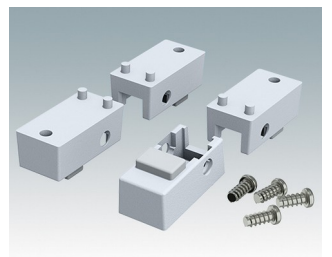

# ENCLOSURE FEET

- Universal feet for mounting to metal or plastic enclosures
- **Technofeet** - stylish and modern round plastic feet with or without tilt legs
- **Case Feet** - tough plastic feet with or without tilt legs
- Self-adhesive rubber non-slip feet
- Push-in rubber non-slip feet
- **Call us for a free sample!**

## Select Versions

**A9257107**  
Case Feet Kit 1  
ABS (UL 94 HB)  
Off-white RAL 9002  
1.34"x0.67"x0.63"

**A9257207**  
Case Feet Kit 2  
ABS (UL 94 HB)  
Off-white RAL 9002  
1.34"x0.67"x0.63"

**M5403002**  
Rubber Foot  
Rubber  
Gray  
0.50"x0.50"x0.20"

**M5600015**  
Case Feet Kit 1  
ABS (UL 94 HB)  
Light gray RAL 7035  
1.34"x0.67"x0.63"