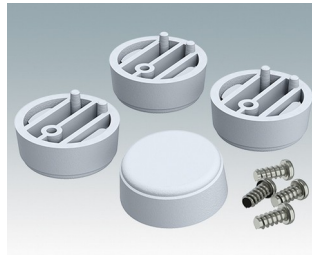

M6420105
Technofeet Kit 1
ABS (UL 94 HB)
Light gray RAL 7035
1.18"x1.18"x0.47"