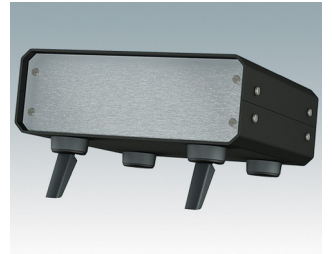

# ENCLOSURE FEET

- Universal feet for mounting to metal or plastic enclosures
- **Technofeet** - stylish and modern round plastic feet with or without tilt legs
- **Case Feet** - tough plastic feet with or without tilt legs
- Self-adhesive rubber non-slip feet
- Push-in rubber non-slip feet
- **Call us for a free sample!**

## Select Versions

**A9257107**  
Case Feet Kit 1  
ABS (UL 94 HB)  
Off-white RAL 9002  
1.34"x0.67"x0.63"

**A9257207**  
Case Feet Kit 2  
ABS (UL 94 HB)  
Off-white RAL 9002  
1.34"x0.67"x0.63"

**M5403002**  
Rubber Foot  
Rubber  
Gray  
0.50"x0.50"x0.20"

**M5600015**  
Case Feet Kit 1  
ABS (UL 94 HB)  
Light gray RAL 7035  
1.34"x0.67"x0.63"