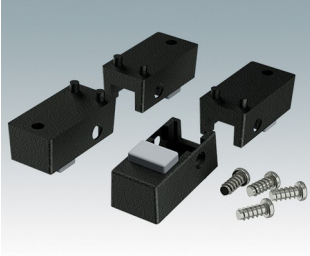

ENCLOSURE FEET

- Universal feet for mounting to metal or plastic enclosures
- **Technofeet** - stylish and modern round plastic feet with or without tilt legs
- **Case Feet** - tough plastic feet with or without tilt legs
- Self-adhesive rubber non-slip feet
- Push-in rubber non-slip feet
- **Call us for a free sample!**

Select Versions

A9257107
Case Feet Kit 1
ABS (UL 94 HB)
Off-white RAL 9002
1.34"x0.67"x0.63"

A9257207
Case Feet Kit 2
ABS (UL 94 HB)
Off-white RAL 9002
1.34"x0.67"x0.63"

M5403002
Rubber Foot
Rubber
Gray
0.50"x0.50"x0.20"

M5600015
Case Feet Kit 1
ABS (UL 94 HB)
Light gray RAL 7035
1.34"x0.67"x0.63"

ENCLOSURE FEET

M5600019
Case Feet Kit 1
ABS (UL 94 HB)
Black RAL 9005
1.34"x0.67"x0.63"

M5600045
Case Feet Kit 2
ABS (UL 94 HB)
Light gray RAL 7035
1.34"x0.67"x0.63"