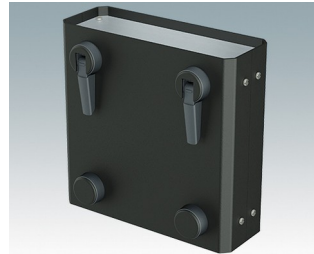

# ENCLOSURE FEET

- Universal feet for mounting to metal or plastic enclosures
- **Technofeet** - stylish and modern round plastic feet with or without tilt legs
- **Case Feet** - tough plastic feet with or without tilt legs
- Self-adhesive rubber non-slip feet
- Push-in rubber non-slip feet
- **Call us for a free sample!**

## Select Versions

**A9257107**  
Case Feet Kit 1  
ABS (UL 94 HB)  
Off-white RAL 9002  
1.34"x0.67"x0.63"

**A9257207**  
Case Feet Kit 2  
ABS (UL 94 HB)  
Off-white RAL 9002  
1.34"x0.67"x0.63"

**M5403002**  
Rubber Foot  
Rubber  
Gray  
0.50"x0.50"x0.20"