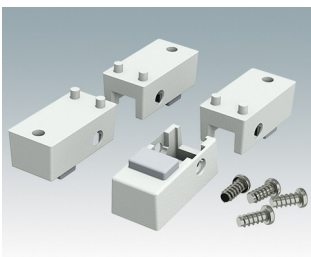

# ENCLOSURE FEET

- Universal feet for mounting to metal or plastic enclosures
- **Technofeet** - stylish and modern round plastic feet with or without tilt legs
- **Case Feet** - tough plastic feet with or without tilt legs
- Self-adhesive rubber non-slip feet
- Push-in rubber non-slip feet
- **Call us for a free sample!**

## Select Versions

**A9257107**  
Case Feet Kit 1  
ABS (UL 94 HB)  
Off-white RAL 9002  
1.34"x0.67"x0.63"

**A9257207**  
Case Feet Kit 2  
ABS (UL 94 HB)  
Off-white RAL 9002  
1.34"x0.67"x0.63"

**M5403002**  
Rubber Foot  
Rubber  
Gray  
0.50"x0.50"x0.20"

**M5600015**  
Case Feet Kit 1  
ABS (UL 94 HB)  
Light gray RAL 7035  
1.34"x0.67"x0.63"