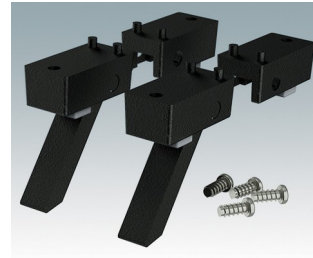

M5600049
Case Feet Kit 2
ABS (UL 94 HB)
Black RAL 9005
1.34"x0.67"x0.63"