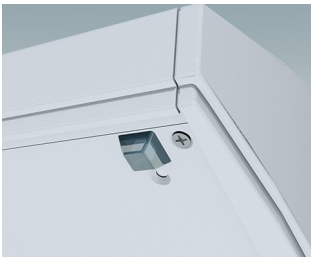

ENCLOSURE FEET

- Universal feet for mounting to metal or plastic enclosures
- **Technofeet** - stylish and modern round plastic feet with or without tilt legs
- **Case Feet** - tough plastic feet with or without tilt legs
- Self-adhesive rubber non-slip feet
- Push-in rubber non-slip feet
- **Call us for a free sample!**

Select Versions

A9257107
Case Feet Kit 1
ABS (UL 94 HB)
Off-white RAL 9002
1.34"x0.67"x0.63"

A9257207
Case Feet Kit 2
ABS (UL 94 HB)
Off-white RAL 9002
1.34"x0.67"x0.63"

M5403002
Rubber Foot
Rubber
Gray
0.50"x0.50"x0.20"