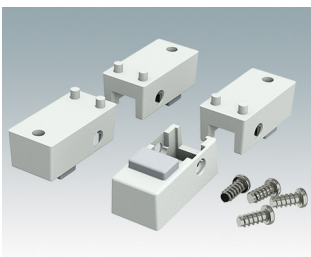

ENCLOSURE FEET

- Universal feet for mounting to metal or plastic enclosures
- **Technofeet** - stylish and modern round plastic feet with or without tilt legs
- **Case Feet** - tough plastic feet with or without tilt legs
- Self-adhesive rubber non-slip feet
- Push-in rubber non-slip feet
- **Call us for a free sample!**

Select Versions

A9257107
Case Feet Kit 1
ABS (UL 94 HB)
Off-white RAL 9002
1.34"x0.67"x0.63"

A9257207
Case Feet Kit 2
ABS (UL 94 HB)
Off-white RAL 9002
1.34"x0.67"x0.63"

M5403002
Rubber Foot
Rubber
Gray
0.50"x0.50"x0.20"