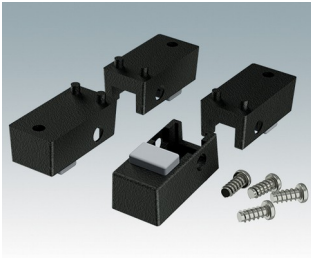

ENCLOSURE FEET

M5600019
Case Feet Kit 1
ABS (UL 94 HB)
Black RAL 9005
1.34"x0.67"x0.63"