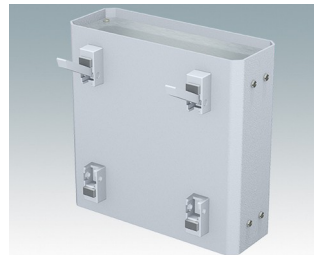

ENCLOSURE FEET

- Universal feet for mounting to metal or plastic enclosures
- **Technofeet** - stylish and modern round plastic feet with or without tilt legs
- **Case Feet** - tough plastic feet with or without tilt legs
- Self-adhesive rubber non-slip feet
- Push-in rubber non-slip feet
- **Call us for a free sample!**

Select Versions

A9257107
Case Feet Kit 1
ABS (UL 94 HB)
Off-white RAL 9002
1.34"x0.67"x0.63"

A9257207
Case Feet Kit 2
ABS (UL 94 HB)
Off-white RAL 9002
1.34"x0.67"x0.63"

M5403002
Rubber Foot
Rubber
Gray
0.50"x0.50"x0.20"