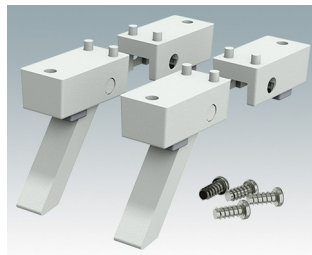

ENCLOSURE FEET

- Universal feet for mounting to metal or plastic enclosures
- **Technofeet** - stylish and modern round plastic feet with or without tilt legs
- **Case Feet** - tough plastic feet with or without tilt legs
- Self-adhesive rubber non-slip feet
- Push-in rubber non-slip feet
- **Call us for a free sample!**

Select Versions

A9257107
Case Feet Kit 1
ABS (UL 94 HB)
Off-white RAL 9002
1.34"x0.67"x0.63"

A9257207
Case Feet Kit 2
ABS (UL 94 HB)
Off-white RAL 9002
1.34"x0.67"x0.63"

M5403002
Rubber Foot
Rubber
Gray
0.50"x0.50"x0.20"