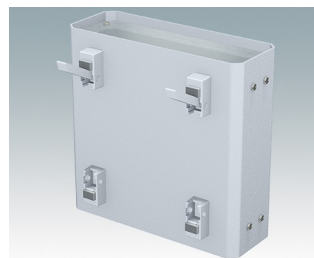

# ENCLOSURE FEET

- Universal feet for mounting to metal or plastic enclosures
- **Technofeet** - stylish and modern round plastic feet with or without tilt legs
- **Case Feet** - tough plastic feet with or without tilt legs
- Self-adhesive rubber non-slip feet
- Push-in rubber non-slip feet
- **Call us for a free sample!**

## Select Versions

**A9257107**  
Case Feet Kit 1  
ABS (UL 94 HB)  
Off-white RAL 9002  
1.34"x0.67"x0.63"

**A9257207**  
Case Feet Kit 2  
ABS (UL 94 HB)  
Off-white RAL 9002  
1.34"x0.67"x0.63"

**M5403002**  
Rubber Foot  
Rubber  
Gray  
0.50"x0.50"x0.20"

**M5600015**  
Case Feet Kit 1  
ABS (UL 94 HB)  
Light gray RAL 7035  
1.34"x0.67"x0.63"