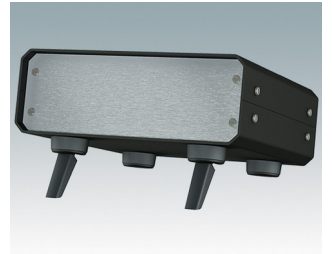

ENCLOSURE FEET

- Universal feet for mounting to metal or plastic enclosures
- **Technofeet** - stylish and modern round plastic feet with or without tilt legs
- **Case Feet** - tough plastic feet with or without tilt legs
- Self-adhesive rubber non-slip feet
- Push-in rubber non-slip feet
- **Call us for a free sample!**

Select Versions

A9257107
Case Feet Kit 1
ABS (UL 94 HB)
Off-white RAL 9002
1.34"x0.67"x0.63"

A9257207
Case Feet Kit 2
ABS (UL 94 HB)
Off-white RAL 9002
1.34"x0.67"x0.63"

M5403002
Rubber Foot
Rubber
Gray
0.50"x0.50"x0.20"