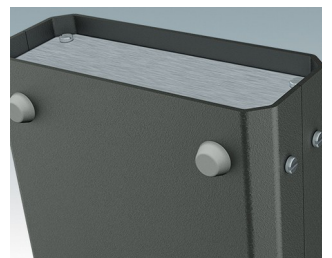

ENCLOSURE FEET

- Universal feet for mounting to metal or plastic enclosures
- **Technofeet** - stylish and modern round plastic feet with or without tilt legs
- **Case Feet** - tough plastic feet with or without tilt legs
- Self-adhesive rubber non-slip feet
- Push-in rubber non-slip feet
- **Call us for a free sample!**

Select Versions

A9257107
Case Feet Kit 1
ABS (UL 94 HB)
Off-white RAL 9002
1.34"x0.67"x0.63"

A9257207
Case Feet Kit 2
ABS (UL 94 HB)
Off-white RAL 9002
1.34"x0.67"x0.63"

M5403002
Rubber Foot
Rubber
Gray
0.50"x0.50"x0.20"