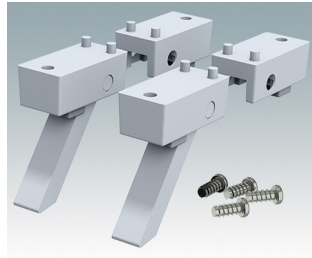

M5600045
Case Feet Kit 2
ABS (UL 94 HB)
Light gray RAL 7035
1.34"x0.67"x0.63"