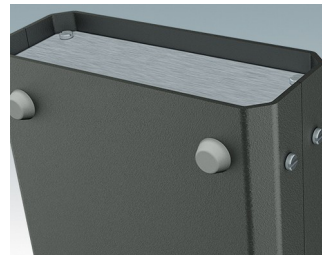

ENCLOSURE FEET

- Universal feet for mounting to metal or plastic enclosures
- **Technofeet** - stylish and modern round plastic feet with or without tilt legs
- **Case Feet** - tough plastic feet with or without tilt legs
- Self-adhesive rubber non-slip feet
- Push-in rubber non-slip feet
- **Call us for a free sample!**

Select Versions

A9257107
Case Feet Kit 1
ABS (UL 94 HB)
Off-white RAL 9002
1.34"x0.67"x0.63"

A9257207
Case Feet Kit 2
ABS (UL 94 HB)
Off-white RAL 9002
1.34"x0.67"x0.63"

M5403002
Rubber Foot
Rubber
Gray
0.50"x0.50"x0.20"