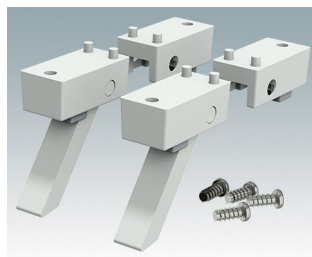

# ENCLOSURE FEET

- Universal feet for mounting to metal or plastic enclosures
- **Technofeet** - stylish and modern round plastic feet with or without tilt legs
- **Case Feet** - tough plastic feet with or without tilt legs
- Self-adhesive rubber non-slip feet
- Push-in rubber non-slip feet
- **Call us for a free sample!**

## Select Versions

**A9257107**  
Case Feet Kit 1  
ABS (UL 94 HB)  
Off-white RAL 9002  
1.34"x0.67"x0.63"

**A9257207**  
Case Feet Kit 2  
ABS (UL 94 HB)  
Off-white RAL 9002  
1.34"x0.67"x0.63"

**M5403002**  
Rubber Foot  
Rubber  
Gray  
0.50"x0.50"x0.20"