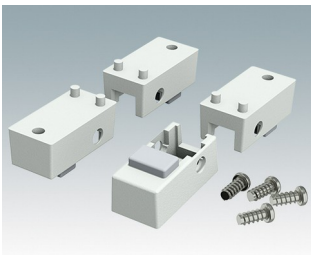

ENCLOSURE FEET

- Universal feet for mounting to metal or plastic enclosures
- **Technofeet** - stylish and modern round plastic feet with or without tilt legs
- **Case Feet** - tough plastic feet with or without tilt legs
- Self-adhesive rubber non-slip feet
- Push-in rubber non-slip feet
- **Call us for a free sample!**

Select Versions

A9257107
Case Feet Kit 1
ABS (UL 94 HB)
Off-white RAL 9002
1.34"x0.67"x0.63"

A9257207
Case Feet Kit 2
ABS (UL 94 HB)
Off-white RAL 9002
1.34"x0.67"x0.63"

M5403002
Rubber Foot
Rubber
Gray
0.50"x0.50"x0.20"