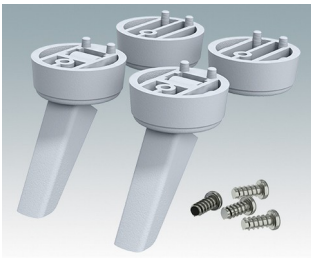

M6420205
Technofeet Kit 2
ABS (UL 94 HB)
Light gray RAL 7035
1.18"x1.18"x0.47"