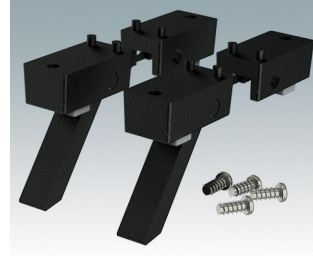

ENCLOSURE FEET

- Universal feet for mounting to metal or plastic enclosures
- **Technofeet** - stylish and modern round plastic feet with or without tilt legs
- **Case Feet** - tough plastic feet with or without tilt legs
- Self-adhesive rubber non-slip feet
- Push-in rubber non-slip feet
- **Call us for a free sample!**

Select Versions

A9257107
Case Feet Kit 1
ABS (UL 94 HB)
Off-white RAL 9002
1.34"x0.67"x0.63"

A9257207
Case Feet Kit 2
ABS (UL 94 HB)
Off-white RAL 9002
1.34"x0.67"x0.63"

M5403002
Rubber Foot
Rubber
Gray
0.50"x0.50"x0.20"

M5600015
Case Feet Kit 1
ABS (UL 94 HB)
Light gray RAL 7035
1.34"x0.67"x0.63"

ENCLOSURE FEET

M5600019
Case Feet Kit 1
ABS (UL 94 HB)
Black RAL 9005
1.34"x0.67"x0.63"

M5600045
Case Feet Kit 2
ABS (UL 94 HB)
Light gray RAL 7035
1.34"x0.67"x0.63"

M5600049
Case Feet Kit 2
ABS (UL 94 HB)
Black RAL 9005
1.34"x0.67"x0.63"

M5600100
Non-slip feet
Rubber
Transparent
0.50"x0.50"x0.22"

M6420104
Technofeet Kit 1
ABS (UL 94 HB)
Anthracite RAL 7016
1.18"x1.18"x0.47"