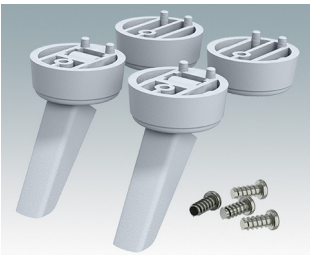

M6420205
Technofeet Kit 2
ABS (UL 94 HB)
Light gray RAL 7035
1.18"x1.18"x0.47"