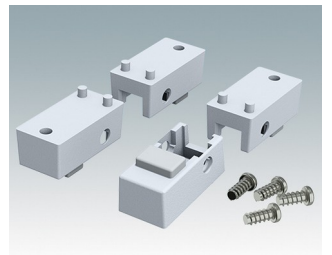

ENCLOSURE FEET

- Universal feet for mounting to metal or plastic enclosures
- **Technofeet** - stylish and modern round plastic feet with or without tilt legs
- **Case Feet** - tough plastic feet with or without tilt legs
- Self-adhesive rubber non-slip feet
- Push-in rubber non-slip feet
- **Call us for a free sample!**

Select Versions

A9257107
Case Feet Kit 1
ABS (UL 94 HB)
Off-white RAL 9002
1.34"x0.67"x0.63"

A9257207
Case Feet Kit 2
ABS (UL 94 HB)
Off-white RAL 9002
1.34"x0.67"x0.63"

M5403002
Rubber Foot
Rubber
Gray
0.50"x0.50"x0.20"

M5600015
Case Feet Kit 1
ABS (UL 94 HB)
Light gray RAL 7035
1.34"x0.67"x0.63"

ENCLOSURE FEET

M5600019
Case Feet Kit 1
ABS (UL 94 HB)
Black RAL 9005
1.34"x0.67"x0.63"

M5600045
Case Feet Kit 2
ABS (UL 94 HB)
Light gray RAL 7035
1.34"x0.67"x0.63"