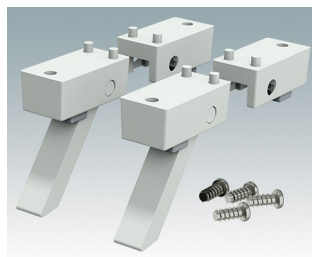

ENCLOSURE FEET

- Universal feet for mounting to metal or plastic enclosures
- **Technofeet** - stylish and modern round plastic feet with or without tilt legs
- **Case Feet** - tough plastic feet with or without tilt legs
- Self-adhesive rubber non-slip feet
- Push-in rubber non-slip feet
- **Call us for a free sample!**

Select Versions

A9257107
Case Feet Kit 1
ABS (UL 94 HB)
Off-white RAL 9002
1.34"x0.67"x0.63"

A9257207
Case Feet Kit 2
ABS (UL 94 HB)
Off-white RAL 9002
1.34"x0.67"x0.63"

M5403002
Rubber Foot
Rubber
Gray
0.50"x0.50"x0.20"