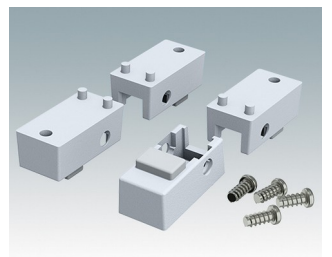

ENCLOSURE FEET

- Universal feet for mounting to metal or plastic enclosures
- **Technofeet** - stylish and modern round plastic feet with or without tilt legs
- **Case Feet** - tough plastic feet with or without tilt legs
- Self-adhesive rubber non-slip feet
- Push-in rubber non-slip feet
- **Call us for a free sample!**

Select Versions

A9257107
Case Feet Kit 1
ABS (UL 94 HB)
Off-white RAL 9002
1.34"x0.67"x0.63"

A9257207
Case Feet Kit 2
ABS (UL 94 HB)
Off-white RAL 9002
1.34"x0.67"x0.63"

M5403002
Rubber Foot
Rubber
Gray
0.50"x0.50"x0.20"

M5600015
Case Feet Kit 1
ABS (UL 94 HB)
Light gray RAL 7035
1.34"x0.67"x0.63"

ENCLOSURE FEET

M5600019
Case Feet Kit 1
ABS (UL 94 HB)
Black RAL 9005
1.34"x0.67"x0.63"

M5600045
Case Feet Kit 2
ABS (UL 94 HB)
Light gray RAL 7035
1.34"x0.67"x0.63"