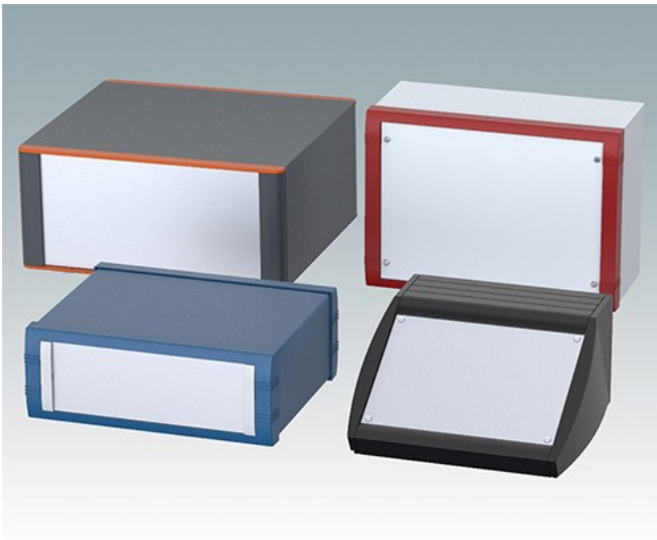

We keep a large selection powder paints in RAL and Pantone colors in stock. There is no additional charge, or minimum order quantity, for painting our standard enclosures in one of our stocked paints. Simply select your desired color or color combination from the list below.

Note: color images are provided as a guide only. Please refer to the exact RAL or Pantone references before finalizing your color choice.

Custom Colors

We can also supply enclosures, front panels and custom metalwork painted in your desired paint colour or special finish. The typical minimum order quantity for special colour enclosures and front panels is 10 to 25 units, depending upon the color required.

We generally work with RAL colors, but can match other colors on demand. Talk to our sales team if you need a specific color or finish.

What we offer:

- Powder polyester painting - tough, high quality finish in smooth, fine and heavy textures
- Wet painting - tough, chip resistant, in smooth and textured finishes
- Nickel loaded RFI/EMI shielding lacquers for plastic parts
- Linishing of aluminum panels for a blemish free finish
- Natural and color anodizing of aluminum panels
- Iridite NCP conductive/anti-corrosion finish on aluminium panels
- Zinc and clear passivate of CR4 steel panels
- Full colour CMYK digital printing.

Use the [contact form](#) or call our sales team on (800) 965-9872 for more information and a quotation.