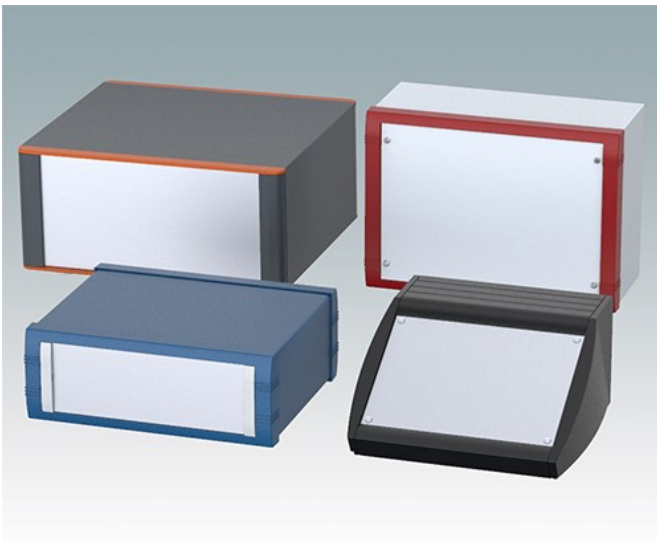

We keep a large selection powder paints in RAL and Pantone colors in stock. There is no additional charge, or minimum order quantity, for painting our standard enclosures in one of our stocked paints. Simply select your desired color or color combination from the list below.

Note: color images are provided as a guide only. Please refer to the exact RAL or Pantone references before finalizing your color choice.

Custom Colors

We can also supply enclosures, front panels and custom metalwork painted in your desired paint colour or special finish. The typical minimum order quantity for special colour enclosures and front panels is 10 to 25 units, depending upon the color required.

We generally work with RAL colors, but can match other colors on demand. Talk to our sales team if you need a specific color or finish.

What we offer:

- Powder polyester painting - tough, high quality finish in smooth, fine and heavy textures
- Wet painting - tough, chip resistant, in smooth and textured finishes
- Nickel loaded RFI/EMI shielding lacquers for plastic parts
- Linishing of aluminum panels for a blemish free finish
- Natural and color anodizing of aluminum panels
- Iridite NCP conductive/anti-corrosion finish on aluminium panels
- Zinc and clear passivate of CR4 steel panels
- Full colour CMYK digital printing.

Use the [contact form](#) or call our sales team on (800) 965-9872 for more information and a quotation.