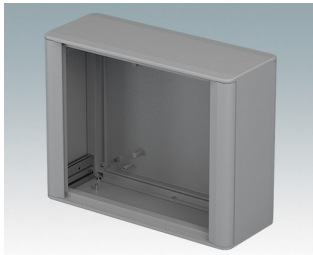

Modern, highly versatile VESA-mount enclosures for HMI, electronic controls, instrumentation

- Advanced aluminum housings developed for the installation of standard displays, panel PCs, HMIs (Siemens, Turck Banner, Beijer, Beckhoff, B&R...) and touchscreens of various sizes
- Cohesive design in four standard sizes with a slim profile just 3.74" deep
- Specifically suitable for **Siemens TP** displays, screen sizes KTP400 to TP1200 – [Download datasheet >>](#)
- Compatible with **Turck** displays, model types TX705 to TX810 – [Download datasheet >>](#)
- Compatible with **Beijer** displays model types X2 – [Download datasheet >>](#)
- Standard VESA MIS-D 100 mounting on the rear for a control arm, wall bracket etc.
- Diecast front/rear bezels fit flush with the case body for a smooth appearance
- Standard internal mounting options – M3 PCB pillars on the rear panel, M3 holes and guide rails in the assembly extrusions for holding internal plates
- Clever internal extrusion design means the product is cost-effective, yet easy to customize in any size, with excellent space for connectors
- Snap-on trims in the front/rear bezels hide all the assembly screws
- Removable base panel on the underside with space for cable entry
- All case panels fitted with M4 threaded pillars for earth connections
- Anodized and painted front panels (accessories) – recessed in the bezels to protect displays, keypads etc.
- Direct wall/machine mounting (with accessory kit)
- Accessory pole mounting bracket for poles $\varnothing 1.97"$ or larger
- Accessory internal mount plate kit.

Order your own fully customized version [learn more here >>](#)

Select Versions

M7023002
TECHNOMET-CONTROL
C218V
Aluminum
Traffic Gray A RAL 7042
9.06"x7.09"x3.74"

M7023006
TECHNOMET-CONTROL
C218V
Aluminum
Traffic white/traffic gray RAL
9016/7042
9.06"x7.09"x3.74"