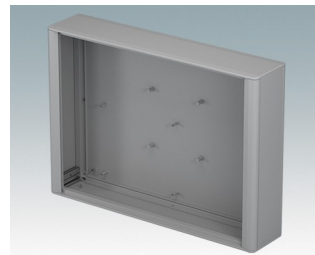

M7042202
TECHNOMET-CONTROL
C430V
Aluminum
Traffic Gray A RAL 7042
16.54"x11.81"x3.74"