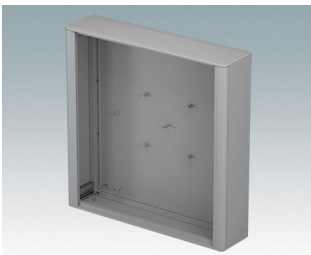

M7036402
TECHNOMET-CONTROL
C336V
Aluminum
Traffic gray A RAL 7042
14.17"x14.17"x3.74"