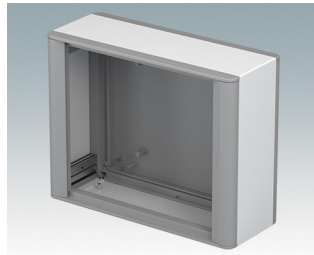

Modern, highly versatile VESA-mount enclosures for HMI, electronic controls, instrumentation

- Advanced aluminum housings developed for the installation of standard displays, panel PCs, HMIs (Siemens, Turck Banner, Beijer, Beckhoff, B&R...) and touchscreens of various sizes
- Cohesive design in four standard sizes with a slim profile just 3.74" deep
- Specifically suitable for **Siemens TP** displays, screen sizes KTP400 to TP1200 – [Download datasheet >>](#)
- Compatible with **Turck** displays, model types TX705 to TX810 – [Download datasheet >>](#)
- Compatible with **Beijer** displays model types X2 – [Download datasheet >>](#)
- Standard VESA MIS-D 100 mounting on the rear for a control arm, wall bracket etc.
- Diecast front/rear bezels fit flush with the case body for a smooth appearance
- Standard internal mounting options – M3 PCB pillars on the rear panel, M3 holes and guide rails in the assembly extrusions for holding internal plates
- Clever internal extrusion design means the product is cost-effective, yet easy to customize in any size, with excellent space for connectors
- Snap-on trims in the front/rear bezels hide all the assembly screws
- Removable base panel on the underside with space for cable entry
- All case panels fitted with M4 threaded pillars for earth connections
- Anodized and painted front panels (accessories) – recessed in the bezels to protect displays, keypads etc.
- Direct wall/machine mounting (with accessory kit)
- Accessory pole mounting bracket for poles $\varnothing 1.97"$ or larger
- Accessory internal mount plate kit.

Order your own fully customized version [learn more here >>](#)

Select Versions

M7023002
TECHNOMET-CONTROL
C218V
Aluminum
Traffic Gray A RAL 7042
9.06"x7.09"x3.74"

M7023006
TECHNOMET-CONTROL
C218V
Aluminum
Traffic white/traffic gray RAL
9016/7042
9.06"x7.09"x3.74"