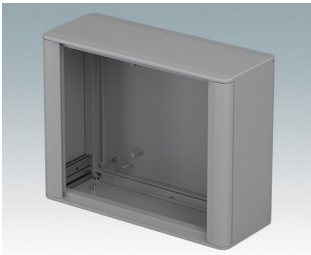

Modern, highly versatile VESA-mount enclosures for HMI, electronic controls, instrumentation

- Advanced aluminum housings developed for the installation of standard displays, panel PCs, HMIs (Siemens, Turck Banner, Beijer, Beckhoff, B&R...) and touchscreens of various sizes
- Cohesive design in four standard sizes with a slim profile just 3.74" deep
- Specifically suitable for **Siemens TP** displays, screen sizes KTP400 to TP1200 – [Download datasheet >>](#)
- Compatible with **Turck Banner** displays, model types TX705 to TX810 – [Download datasheet >>](#)
- Compatible with **Beijer** displays model types X2 – [Download datasheet >>](#)
- Standard VESA MIS-D 100 mounting on the rear for a control arm, wall bracket etc.
- Diecast front/rear bezels fit flush with the case body for a smooth appearance
- Standard internal mounting options – M3 PCB pillars on the rear panel, M3 holes and guide rails in the assembly extrusions for holding internal plates
- Clever internal extrusion design means the product is cost-effective, yet easy to customize in any size, with excellent space for connectors
- Snap-on trims in the front/rear bezels hide all the assembly screws
- Removable base panel on the underside with space for cable entry
- All case panels fitted with M4 threaded pillars for earth connections
- Anodized and painted front panels (accessories) – recessed in the bezels to protect displays, keypads etc.
- Direct wall/machine mounting (with accessory kit)
- Accessory pole mounting bracket for poles $\varnothing 1.97"$ or larger
- Accessory internal mount plate kit.

Order your own fully customized version [learn more here >>](#)

Select Versions

M7023002
TECHNOMET-CONTROL
C218V
Aluminum
Traffic gray A RAL 7042
9.06"x7.09"x3.74"

M7023006
TECHNOMET-CONTROL
C218V
Aluminum
Traffic white/traffic gray A RAL
9016/7042
9.06"x7.09"x3.74"