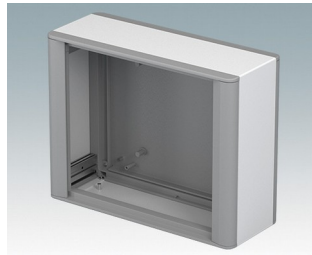

Modern, highly versatile VESA-mount enclosures for HMI, electronic controls, instrumentation

- Advanced aluminum housings developed for the installation of standard displays, panel PCs, HMIs (Siemens, Turck Banner, Beijer, Beckhoff, B&R...) and touchscreens of various sizes
- Cohesive design in four standard sizes with a slim profile just 3.74" deep
- Specifically suitable for **Siemens TP** displays, screen sizes KTP400 to TP1200 – [Download datasheet >>](#)
- Compatible with **Turck Banner** displays, model types TX705 to TX810 – [Download datasheet >>](#)
- Compatible with **Beijer** displays model types X2 – [Download datasheet >>](#)
- Standard VESA MIS-D 100 mounting on the rear for a control arm, wall bracket etc.
- Diecast front/rear bezels fit flush with the case body for a smooth appearance
- Standard internal mounting options – M3 PCB pillars on the rear panel, M3 holes and guide rails in the assembly extrusions for holding internal plates
- Clever internal extrusion design means the product is cost-effective, yet easy to customize in any size, with excellent space for connectors
- Snap-on trims in the front/rear bezels hide all the assembly screws
- Removable base panel on the underside with space for cable entry
- All case panels fitted with M4 threaded pillars for earth connections
- Anodized and painted front panels (accessories) – recessed in the bezels to protect displays, keypads etc.
- Direct wall/machine mounting (with accessory kit)
- Accessory pole mounting bracket for poles $\varnothing 1.97"$ or larger
- Accessory internal mount plate kit.

Order your own fully customized version [learn more here >>](#)

Select Versions

M7023002
TECHNOMET-CONTROL
C218V
Aluminum
Traffic gray A RAL 7042
9.06"x7.09"x3.74"

M7023006
TECHNOMET-CONTROL
C218V
Aluminum
Traffic white/traffic gray A RAL
9016/7042
9.06"x7.09"x3.74"