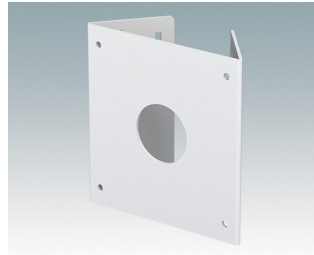

**M7000742**  
 Front Panel P – C325  
 Aluminum  
 Traffic gray A RAL 7042  
 13.07"x0.08"x9.48"

**M7000744**  
 Front Panel P – C336  
 Aluminum  
 Traffic gray A RAL 7042  
 13.07"x0.08"x13.81"

**M7000746**  
 Front Panel P – C430  
 Aluminum  
 Traffic gray A RAL 7042  
 15.43"x0.08"x11.45"

**M7000900**  
 Wall Mounting Kit S  
 Mild Steel CR4  
 Traffic white RAL 9016  
 6.18"x5.71"x0.63"

**M7000905**  
 Wall Mounting Kit L  
 Mild Steel CR4  
 Traffic white RAL 9016  
 8.86"x9.25"x0.63"