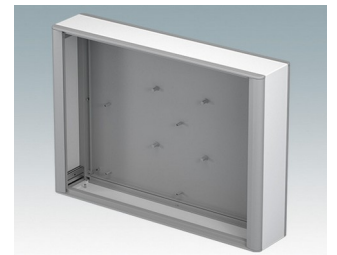

M7042206
TECHNOMET-CONTROL
C430V
Aluminum
Traffic white/traffic gray A RAL
9016/7042
16.54"x11.81"x3.74"