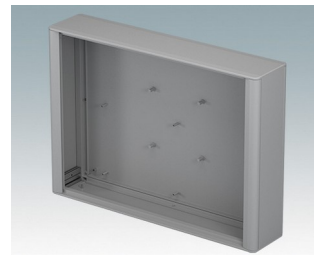

M7042202
TECHNOMET-CONTROL
C430V
Aluminum
Traffic gray A RAL 7042
16.54"x11.81"x3.74"