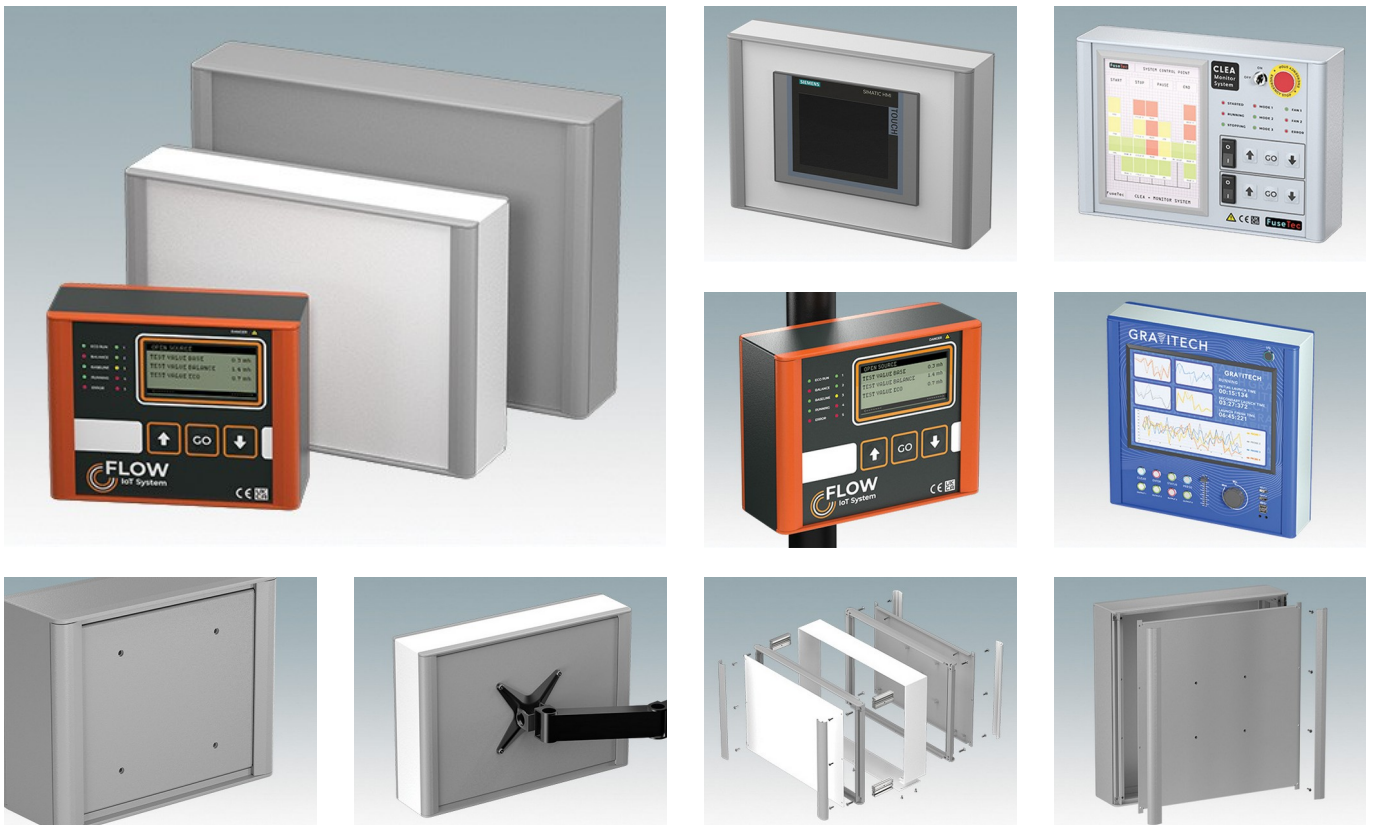

Order your own fully customized version [learn more here >>](#)