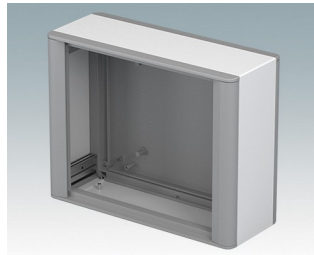

M7023006
TECHNOMET-CONTROL
C218V
Aluminum
Traffic white/traffic gray A RAL
9016/7042
9.06"x7.09"x3.74"