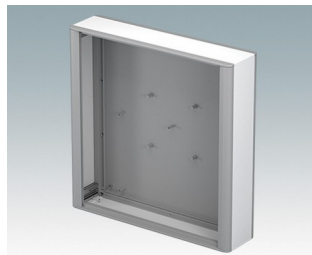

M7036406
TECHNOMET-CONTROL
C336V
Aluminum
Traffic white/traffic gray A RAL
9016/7042
14.17"x14.17"x3.74"