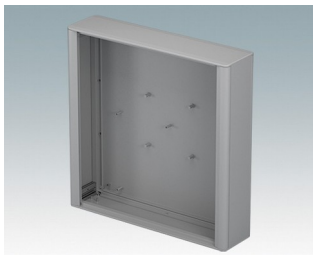

M7036402
TECHNOMET-CONTROL
C336V
Aluminum
Traffic Gray A RAL 7042
14.17"x14.17"x3.74"