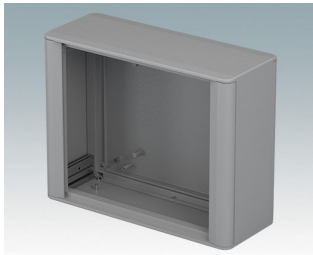

Select Versions

M7023002
TECHNOMET-CONTROL
C218V
Aluminum
Traffic gray A RAL 7042
9.06"x7.09"x3.74"