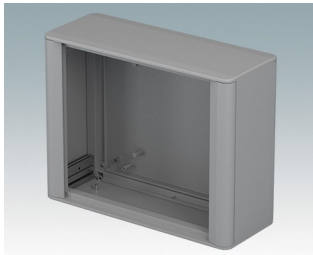

Select Versions

M7023002
TECHNOMET-CONTROL
C218V
Aluminum
Traffic Gray A RAL 7042
9.06"x7.09"x3.74"