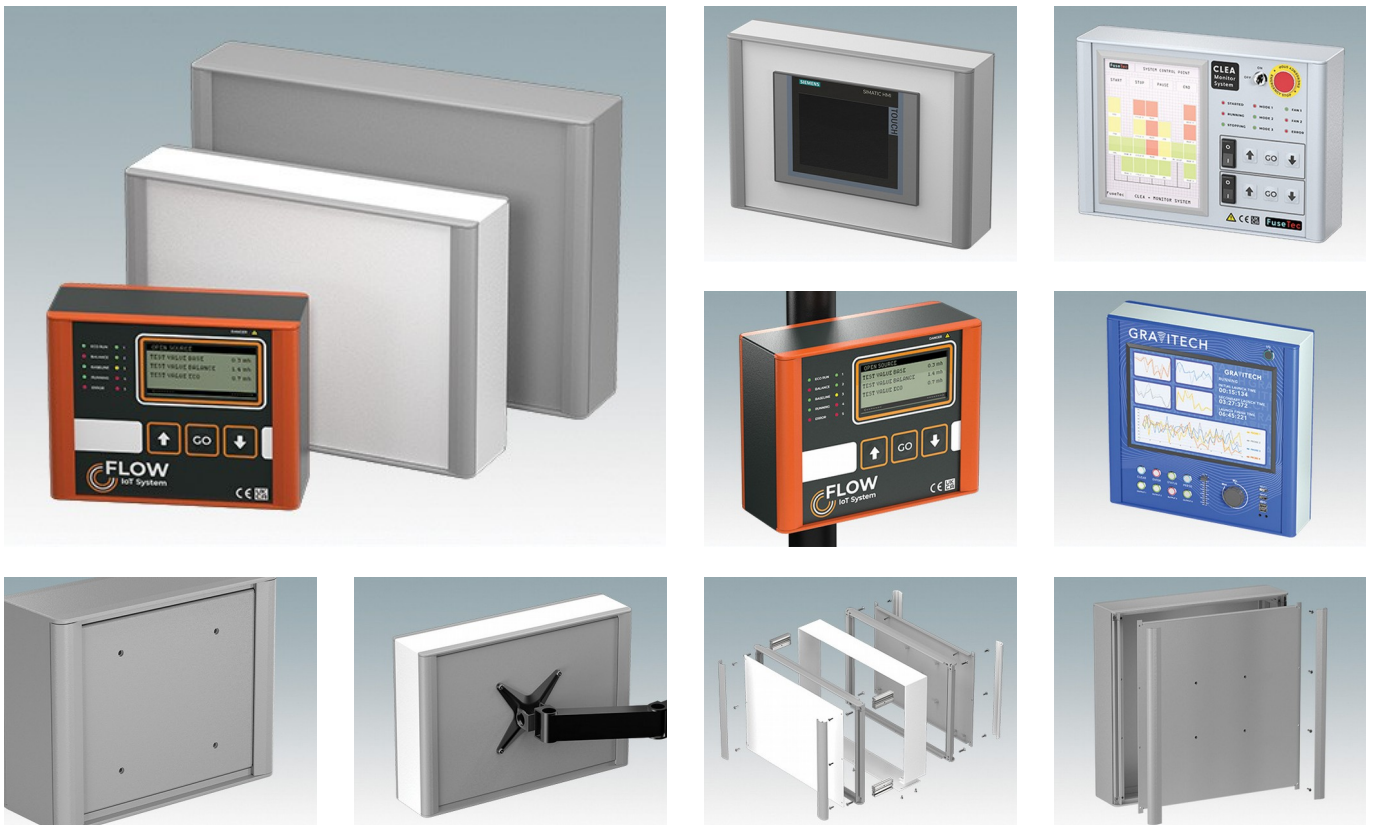

Order your own fully customized version [learn more here >>](#)