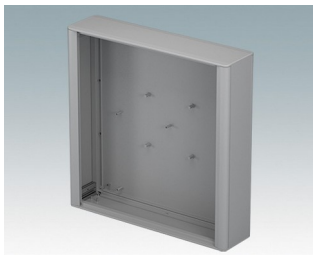

M7036402
TECHNOMET-CONTROL
C336V
Aluminum
Traffic gray A RAL 7042
14.17"x14.17"x3.74"