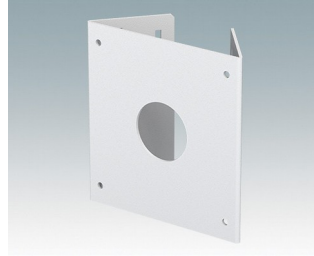

M7000742
 Front Panel P – C325
 Aluminum
 Traffic gray A RAL 7042
 13.07"x0.08"x9.48"

M7000744
 Front Panel P – C336
 Aluminum
 Traffic gray A RAL 7042
 13.07"x0.08"x13.81"

M7000746
 Front Panel P – C430
 Aluminum
 Traffic gray A RAL 7042
 15.43"x0.08"x11.45"

M7000900
 Wall Mounting Kit S
 Mild Steel CR4
 Traffic white RAL 9016
 6.18"x5.71"x0.63"

M7000905
 Wall Mounting Kit L
 Mild Steel CR4
 Traffic white RAL 9016
 8.86"x9.25"x0.63"

M7000920
 Pole Mount Bracket
 Mild Steel CR4
 Traffic white RAL 9016
 4.72"x4.92"x1.77"