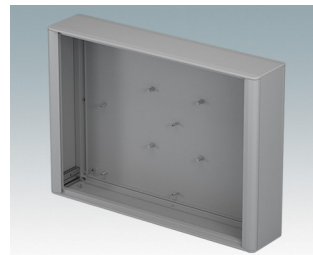

M7042202
TECHNOMET-CONTROL
C430V
Aluminum
Traffic gray A RAL 7042
16.54"x11.81"x3.74"