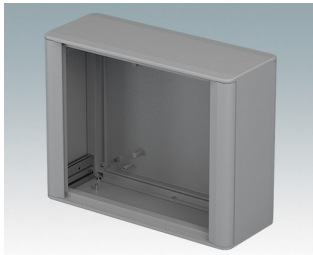

Modern, highly versatile VESA-mount enclosures for HMI, electronic controls, instrumentation

- Advanced aluminum housings developed for the installation of standard displays, panel PCs, HMIs (Siemens, Turck Banner, Beijer, Beckhoff, B&R...) and touchscreens of various sizes
- Cohesive design in four standard sizes with a slim profile just 3.74" deep
- Specifically suitable for **Siemens TP** displays, screen sizes KTP400 to TP1200 – [Download datasheet >>](#)
- Compatible with **Turck** displays, model types TX705 to TX810 – [Download datasheet >>](#)
- Compatible with **Beijer** displays model types X2 – [Download datasheet >>](#)
- Standard VESA MIS-D 100 mounting on the rear for a control arm, wall bracket etc.
- Diecast front/rear bezels fit flush with the case body for a smooth appearance
- Standard internal mounting options – M3 PCB pillars on the rear panel, M3 holes and guide rails in the assembly extrusions for holding internal plates
- Clever internal extrusion design means the product is cost-effective, yet easy to customize in any size, with excellent space for connectors
- Snap-on trims in the front/rear bezels hide all the assembly screws
- Removable base panel on the underside with space for cable entry
- All case panels fitted with M4 threaded pillars for earth connections
- Anodized and painted front panels (accessories) – recessed in the bezels to protect displays, keypads etc.
- Direct wall/machine mounting (with accessory kit)
- Accessory pole mounting bracket for poles $\varnothing 1.97"$ or larger
- Accessory internal mount plate kit.

Order your own fully customized version [learn more here >>](#)

Select Versions

M7023002
TECHNOMET-CONTROL
C218V
Aluminum
Traffic gray A RAL 7042
9.06"x7.09"x3.74"

M7023006
TECHNOMET-CONTROL
C218V
Aluminum
Traffic white/traffic gray A RAL
9016/7042
9.06"x7.09"x3.74"