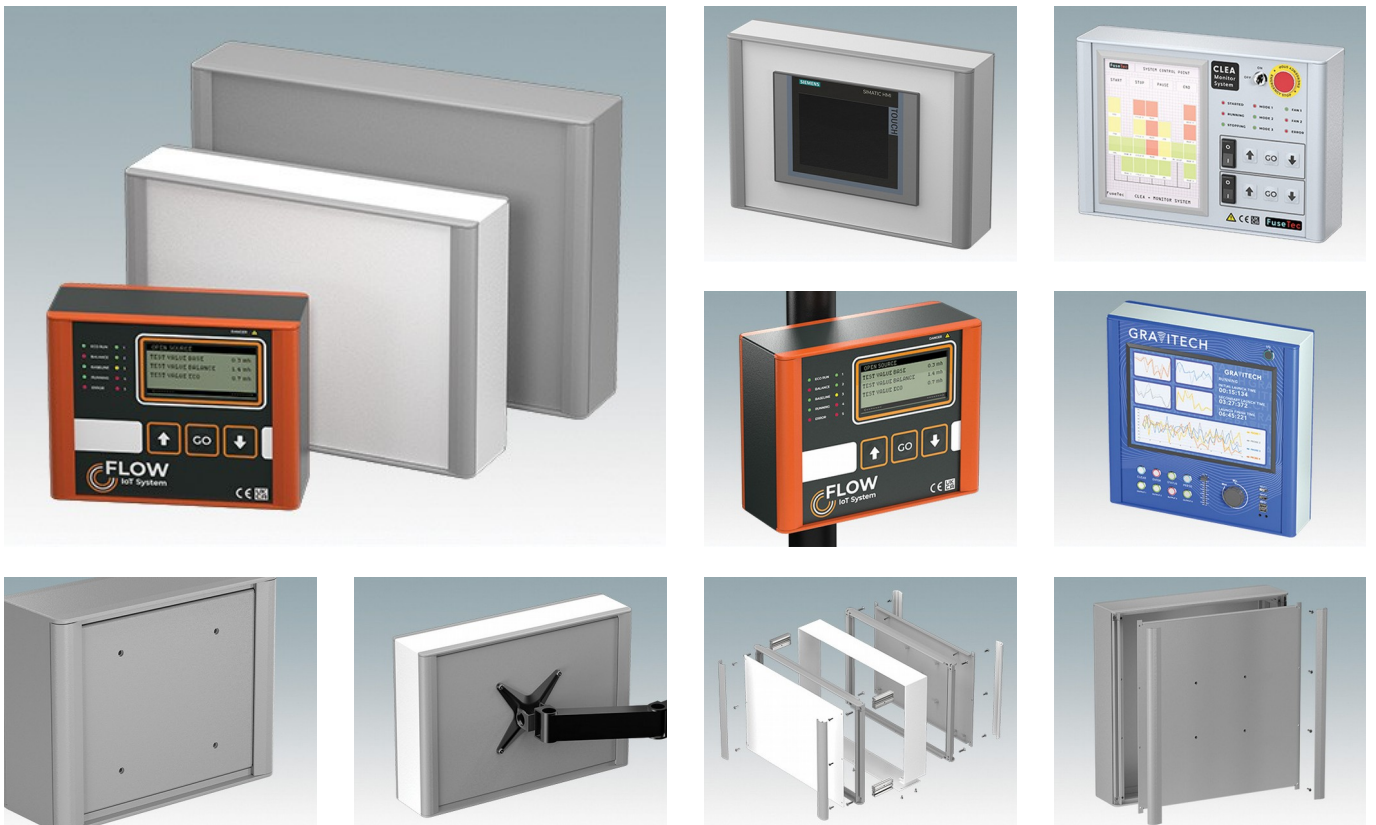

Order your own fully customized version [learn more here >>](#)