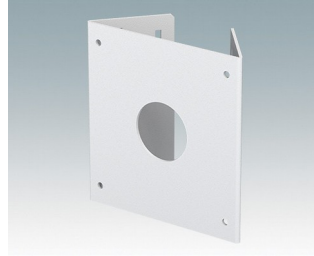

M7000742
 Front Panel P – C325
 Aluminum
 Traffic Gray A RAL 7042
 13.07"x0.08"x9.48"

M7000744
 Front Panel P – C336
 Aluminum
 Traffic Gray A RAL 7042
 13.07"x0.08"x13.81"

M7000746
 Front Panel P – C430
 Aluminum
 Traffic Gray A RAL 7042
 15.43"x0.08"x11.45"

M7000900
 Wall Mounting Kit S
 Mild Steel CR4
 Traffic White RAL 9016
 6.18"x5.71"x0.63"

M7000905
 Wall Mounting Kit L
 Mild Steel CR4
 Traffic White RAL 9016
 8.86"x9.25"x0.63"

M7000920
 Pole Mount Bracket
 Mild Steel CR4
 Traffic White RAL 9016
 4.72"x4.92"x1.77"