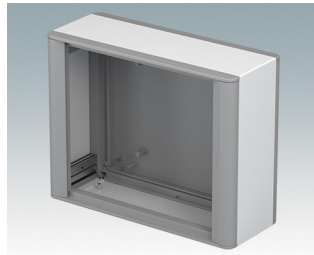

Modern, highly versatile VESA-mount enclosures for HMI, electronic controls, instrumentation

- Advanced aluminum housings developed for the installation of standard displays, panel PCs, HMIs (Siemens, Turck Banner, Beijer, Beckhoff, B&R...) and touchscreens of various sizes
- Cohesive design in four standard sizes with a slim profile just 3.74" deep
- Specifically suitable for **Siemens TP** displays, screen sizes KTP400 to TP1200 – [Download datasheet >>](#)
- Compatible with **Turck** displays, model types TX705 to TX810 – [Download datasheet >>](#)
- Compatible with **Beijer** displays model types X2 – [Download datasheet >>](#)
- Standard VESA MIS-D 100 mounting on the rear for a control arm, wall bracket etc.
- Diecast front/rear bezels fit flush with the case body for a smooth appearance
- Standard internal mounting options – M3 PCB pillars on the rear panel, M3 holes and guide rails in the assembly extrusions for holding internal plates
- Clever internal extrusion design means the product is cost-effective, yet easy to customize in any size, with excellent space for connectors
- Snap-on trims in the front/rear bezels hide all the assembly screws
- Removable base panel on the underside with space for cable entry
- All case panels fitted with M4 threaded pillars for earth connections
- Anodized and painted front panels (accessories) – recessed in the bezels to protect displays, keypads etc.
- Direct wall/machine mounting (with accessory kit)
- Accessory pole mounting bracket for poles $\varnothing 1.97"$ or larger
- Accessory internal mount plate kit.

Order your own fully customized version [learn more here >>](#)

Select Versions

M7023002
TECHNOMET-CONTROL
C218V
Aluminum
Traffic gray A RAL 7042
9.06"x7.09"x3.74"

M7023006
TECHNOMET-CONTROL
C218V
Aluminum
Traffic white/traffic gray A RAL
9016/7042
9.06"x7.09"x3.74"