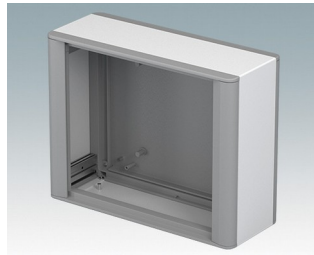

M7023006
TECHNOMET-CONTROL
C218V
Aluminum
Traffic white/traffic gray RAL
9016/7042
9.06"x7.09"x3.74"