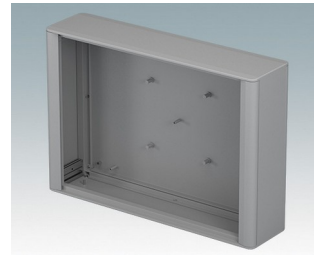

M7036102
TECHNOMET-CONTROL
C325V
Aluminum
Traffic gray A RAL 7042
14.17"x9.84"x3.74"