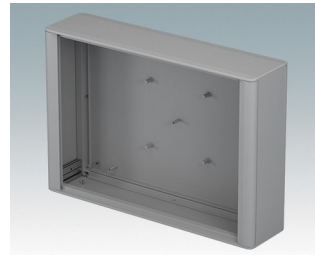

Modern, highly versatile VESA-mount enclosures for HMI, electronic controls, instrumentation

- Advanced aluminum housings developed for the installation of standard displays, panel PCs, HMIs (Siemens, Turck Banner, Beijer, Beckhoff, B&R...) and touchscreens of various sizes
- Cohesive design in four standard sizes with a slim profile just 3.74" deep
- Specifically suitable for **Siemens TP** displays, screen sizes KTP400 to TP1200 – [Download datasheet >>](#)
- Compatible with **Turck** displays, model types TX705 to TX810 – [Download datasheet >>](#)
- Compatible with **Beijer** displays model types X2 – [Download datasheet >>](#)
- Standard VESA MIS-D 100 mounting on the rear for a control arm, wall bracket etc.
- Diecast front/rear bezels fit flush with the case body for a smooth appearance
- Standard internal mounting options – M3 PCB pillars on the rear panel, M3 holes and guide rails in the assembly extrusions for holding internal plates
- Clever internal extrusion design means the product is cost-effective, yet easy to customize in any size, with excellent space for connectors
- Snap-on trims in the front/rear bezels hide all the assembly screws
- Removable base panel on the underside with space for cable entry
- All case panels fitted with M4 threaded pillars for earth connections
- Anodized and painted front panels (accessories) – recessed in the bezels to protect displays, keypads etc.
- Direct wall/machine mounting (with accessory kit)
- Accessory pole mounting bracket for poles $\varnothing 1.97"$ or larger
- Accessory internal mount plate kit.

Order your own fully customized version [learn more here >>](#)

Select Versions

M7023002
TECHNOMET-CONTROL
C218V
Aluminum
Traffic Gray A RAL 7042
9.06"x7.09"x3.74"

M7023006
TECHNOMET-CONTROL
C218V
Aluminum
Traffic white/traffic gray RAL
9016/7042
9.06"x7.09"x3.74"