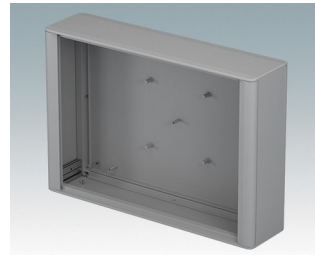

Modern, highly versatile VESA-mount enclosures for HMI, electronic controls, instrumentation

- Advanced aluminum housings developed for the installation of standard displays, panel PCs, HMIs (Siemens, Turck Banner, Beijer, Beckhoff, B&R...) and touchscreens of various sizes
- Cohesive design in four standard sizes with a slim profile just 3.74" deep
- Specifically suitable for **Siemens TP** displays, screen sizes KTP400 to TP1200 – [Download datasheet >>](#)
- Compatible with **Turck** displays, model types TX705 to TX810 – [Download datasheet >>](#)
- Compatible with **Beijer** displays model types X2 – [Download datasheet >>](#)
- Standard VESA MIS-D 100 mounting on the rear for a control arm, wall bracket etc.
- Diecast front/rear bezels fit flush with the case body for a smooth appearance
- Standard internal mounting options – M3 PCB pillars on the rear panel, M3 holes and guide rails in the assembly extrusions for holding internal plates
- Clever internal extrusion design means the product is cost-effective, yet easy to customize in any size, with excellent space for connectors
- Snap-on trims in the front/rear bezels hide all the assembly screws
- Removable base panel on the underside with space for cable entry
- All case panels fitted with M4 threaded pillars for earth connections
- Anodized and painted front panels (accessories) – recessed in the bezels to protect displays, keypads etc.
- Direct wall/machine mounting (with accessory kit)
- Accessory pole mounting bracket for poles $\varnothing 1.97"$ or larger
- Accessory internal mount plate kit.

Order your own fully customized version [learn more here >>](#)

Select Versions

M7023002
TECHNOMET-CONTROL
C218V
Aluminum
Traffic gray A RAL 7042
9.06"x7.09"x3.74"

M7023006
TECHNOMET-CONTROL
C218V
Aluminum
Traffic white/traffic gray A RAL
9016/7042
9.06"x7.09"x3.74"