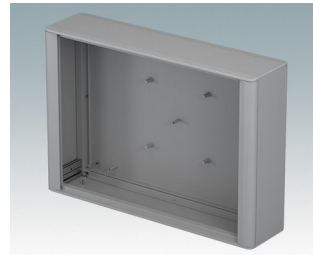

Modern, highly versatile VESA-mount enclosures for HMI, electronic controls, instrumentation

- Advanced aluminum housings developed for the installation of standard displays, panel PCs, HMIs (Siemens, Turck Banner, Beijer, Beckhoff, B&R...) and touchscreens of various sizes
- Cohesive design in four standard sizes with a slim profile just 3.74" deep
- Specifically suitable for **Siemens TP** displays, screen sizes KTP400 to TP1200 – [Download datasheet >>](#)
- Compatible with **Turck Banner** displays, model types TX705 to TX810 – [Download datasheet >>](#)
- Compatible with **Beijer** displays model types X2 – [Download datasheet >>](#)
- Standard VESA MIS-D 100 mounting on the rear for a control arm, wall bracket etc.
- Diecast front/rear bezels fit flush with the case body for a smooth appearance
- Standard internal mounting options – M3 PCB pillars on the rear panel, M3 holes and guide rails in the assembly extrusions for holding internal plates
- Clever internal extrusion design means the product is cost-effective, yet easy to customize in any size, with excellent space for connectors
- Snap-on trims in the front/rear bezels hide all the assembly screws
- Removable base panel on the underside with space for cable entry
- All case panels fitted with M4 threaded pillars for earth connections
- Anodized and painted front panels (accessories) – recessed in the bezels to protect displays, keypads etc.
- Direct wall/machine mounting (with accessory kit)
- Accessory pole mounting bracket for poles $\varnothing 1.97"$ or larger
- Accessory internal mount plate kit.

Order your own fully customized version [learn more here >>](#)

Select Versions

M7023002
TECHNOMET-CONTROL
C218V
Aluminum
Traffic gray A RAL 7042
9.06"x7.09"x3.74"

M7023006
TECHNOMET-CONTROL
C218V
Aluminum
Traffic white/traffic gray A RAL
9016/7042
9.06"x7.09"x3.74"