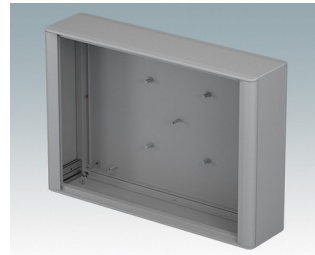

M7036102
TECHNOMET-CONTROL
C325V
Aluminum
Traffic Gray A RAL 7042
14.17"x9.84"x3.74"