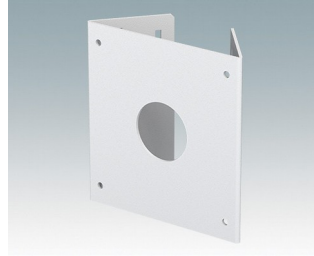

**M7000742**  
 Front Panel P – C325  
 Aluminum  
 Traffic Gray A RAL 7042  
 13.07"x0.08"x9.48"

**M7000744**  
 Front Panel P – C336  
 Aluminum  
 Traffic Gray A RAL 7042  
 13.07"x0.08"x13.81"

**M7000746**  
 Front Panel P – C430  
 Aluminum  
 Traffic Gray A RAL 7042  
 15.43"x0.08"x11.45"

**M7000900**  
 Wall Mounting Kit S  
 Mild Steel CR4  
 Traffic White RAL 9016  
 6.18"x5.71"x0.63"

**M7000905**  
 Wall Mounting Kit L  
 Mild Steel CR4  
 Traffic White RAL 9016  
 8.86"x9.25"x0.63"